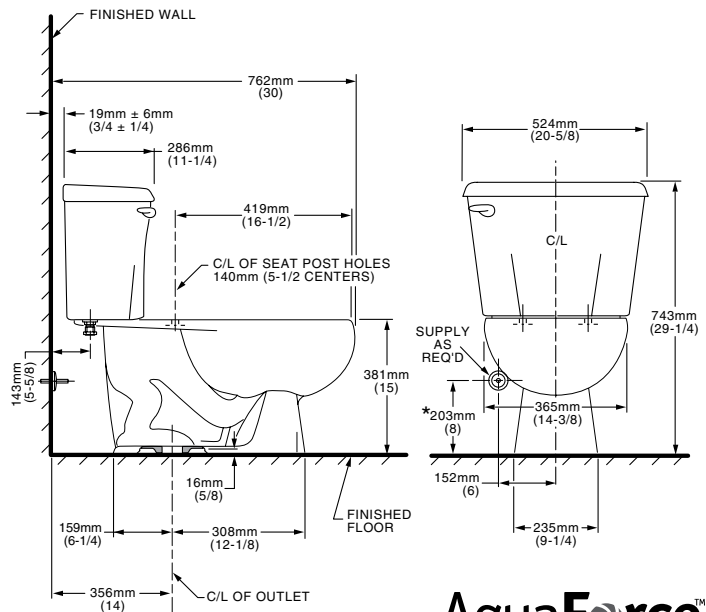

3338.012 Bowl

4314.016 Tank

Nominal Dimensions:

762 x 524 x 743mm
(30" x 20-5/8" x 29-1/4")

Fixture only, seat and supply by others

Compliance Certifications -

Meets or Exceeds the Following Specifications:

- ASME A112.19.2M for Vitreous China Fixtures - includes Flush Performance, Ball Pass Diameter, Trap Seal Depth and all Dimensions

To Be Specified:

- Color: White Bone Linen
- Seat: American Standard #5322.011 "Rise and Shine" solid plastic closed front seat with cover.
- Seat: American Standard #5308.014 "Laurel" molded closed front seat with cover.
- Alternate Seat:
- Supply with stop:

NOTES:

THIS COMBINATION IS DESIGNED TO ROUGH-IN AT A MINIMUM DIMENSION OF 356MM (14") FROM FINISHED WALL TO C/L OF OUTLET.

* DIMENSION SHOWN FOR LOCATION OF SUPPLY IS SUGGESTED. SUPPLY NOT INCLUDED WITH FIXTURE AND MUST BE ORDERED SEPARATELY.

IMPORTANT: Dimensions of fixtures are nominal and may vary within the range of tolerance established by ANSI Standard A112.19.2. These measurements are subject to change or cancellation. No responsibility is assumed for use of superseded or voided pages.