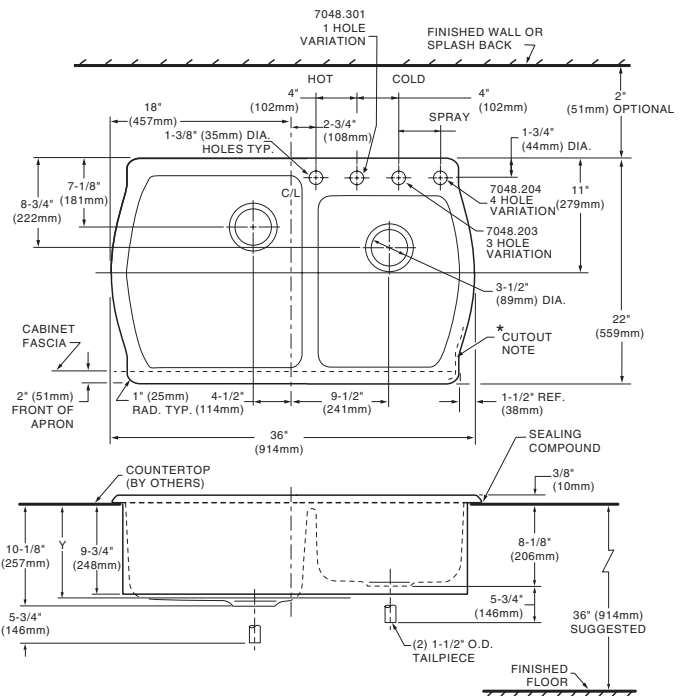

**CHANDLER™ FRONT APRON
DOUBLE BOWL KITCHEN SINK**

- Dupont Corian® surface
- Double bowl design
- Front apron panel - plain front
- Top mount
- Shown with 4771.702 Hampton faucet with porcelain cross handles (not included)
- Silicone sealant supplied
- Available in center hole only, 3, or 4 faucet hole configuration

- ☐ **7048.201** Center hole only
- ☐ **7048.203** 3 hole
- ☐ **7048.204** 4 hole

Nominal Dimensions:

914 x 559 x 254mm
(36" x 22" x 10-1/2")

Bowl sizes:

Right Hand: 359mm (14-1/8") wide
413mm (16-1/4") front to back
203mm (8") deep
Left Hand: 432mm (17") wide
476mm (18-3/4") front to back
254mm (10") deep

Compliance Certifications -

Meets or Exceeds the Following Specifications:

- ANSI Z124.6 for Non-Metallic Sinks

To Be Specified:

- ☐ Color:
- ☐ Faucet*:
- ☐ Faucet Finish:
- ☐ Basket Strainer: 4331.013
- ☐ Soap Dispenser: 4503.115
- ☐ Traps:

* See faucet section for available models

NOTES:

* FOR COUNTERTOP CUTOUT SEE INSTALLATION INSTRUCTIONS SUPPLIED WITH SINK.

FITTINGS NOT INCLUDED AND MUST BE ORDERED SEPARATELY.

PROVIDE SUITABLE REINFORCEMENT FOR ALL WALL AND COUNTERTOP SUPPORTS.

IMPORTANT: Dimensions of fixtures are nominal and may vary within the range of tolerances established by ANSI Standard Z124.6. These measurements are subject to change or cancellation. No responsibility is assumed for use of superseded or voided leaflet.