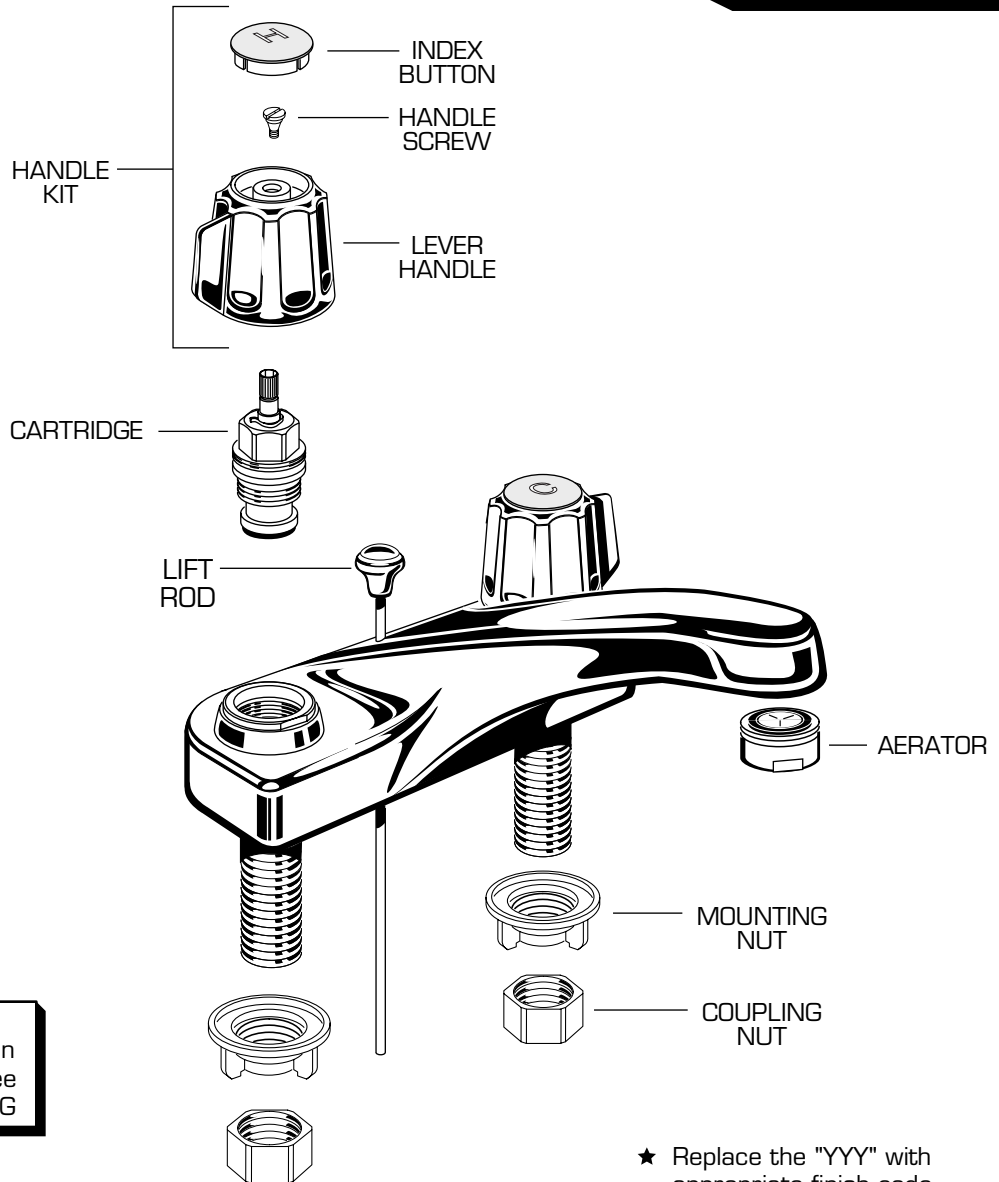

American Standard

CENTERSET LAVATORY FAUCET

MODEL NUMBERS

2930.000

NOTE:
For Drain
Parts see
Section G

★ Replace the "YYY" with appropriate finish code

CHROME 002

REPAIR PARTS	DESCRIPTION	PART NUMBER ★	PKG QTY
Handle Parts	Index Button	M961131-0070A	1 Set
	Handle Kit	M961132-YYY0A	1 Pair
Faucet Parts	Cartridge (Hot)	651592-0070A	1
	Cartridge (Cold)	651594-0070A	1
	Aerator	066070-YYY0A	1
	Lift Rod	M950145-YYY0A	1
	Mounting Nut	065800-0070A	2
	Coupling Nut	024220-0070A	2