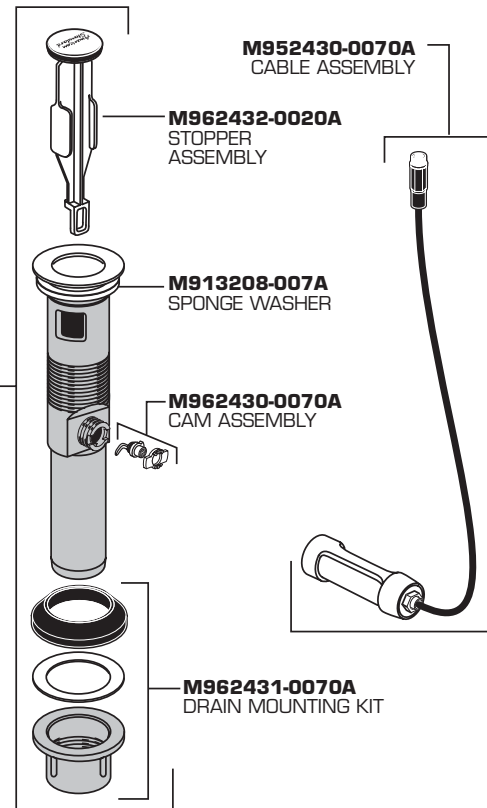

## CADET CENTERSET FAUCET with SPEED CONNECT DRAIN

MODEL NUMBER

**8125**

Appropriate finish code

CHROME 002

HOT LINE FOR HELP  
For toll-free information and answers to your questions, call:  
1-800-442-1902  
Weekdays 8:00 a.m. to 6:00 p.m. EST  
IN CANADA 1-800-387-0369 (TORONTO 1-905-306-1093)  
Weekdays 8:00 a.m. to 7:00 p.m. EST  
IN MEXICO 01-800-839-12-00