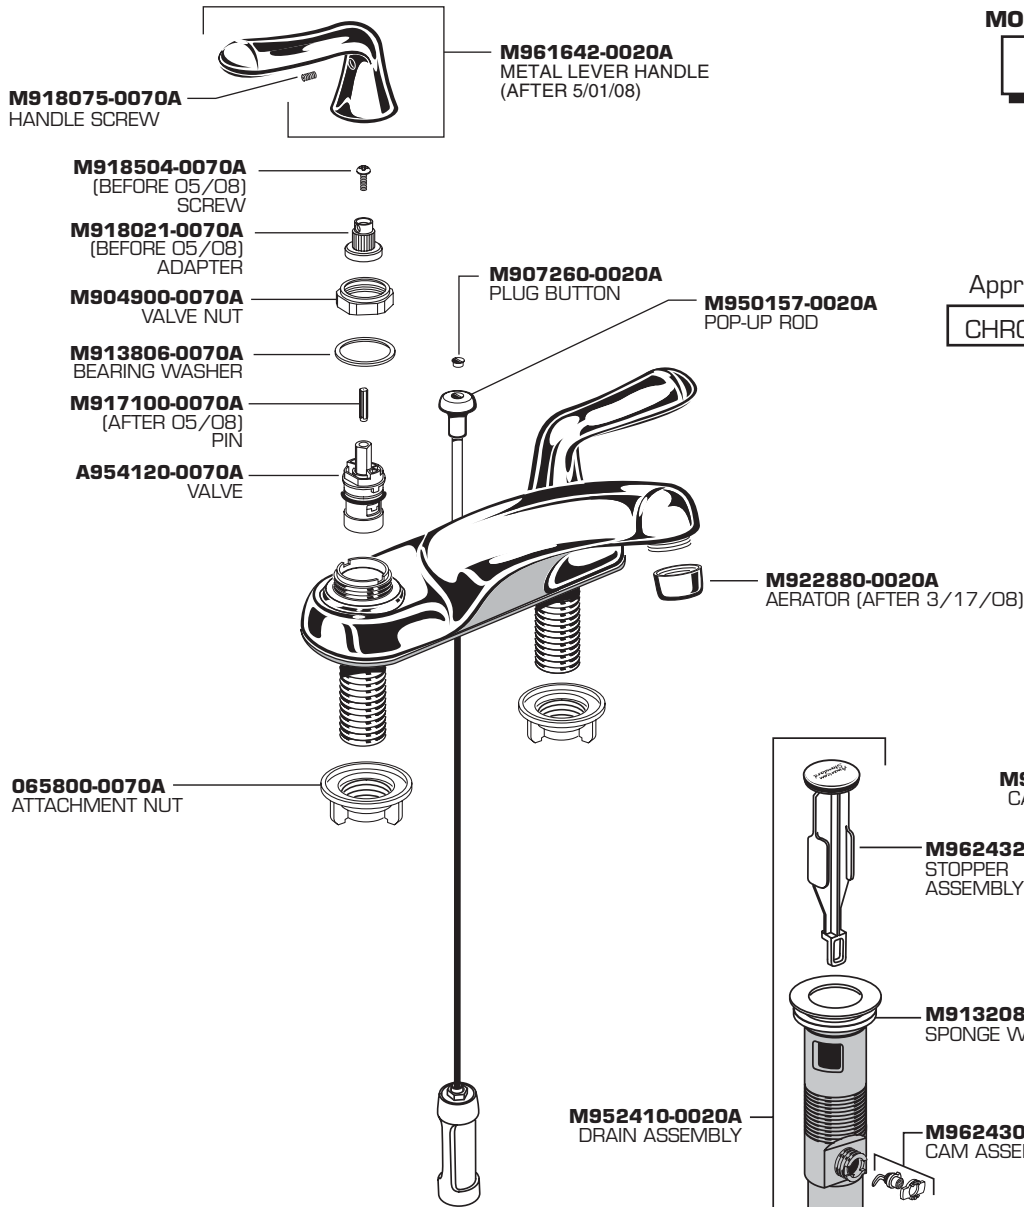

## CADET CENTERSET FAUCET with SPEED CONNECT DRAIN

MODEL NUMBER

**8125**

Appropriate finish code

CHROME 002

HOT LINE FOR HELP  
For toll-free information and answers to your questions, call:  
1-800-442-1902  
Weekdays 8:00 a.m. to 6:00 p.m. EST  
IN CANADA 1-800-387-0369 (TORONTO 1-905-306-1093)  
Weekdays 8:00 a.m. to 7:00 p.m. EST  
IN MEXICO 01-800-839-12-00