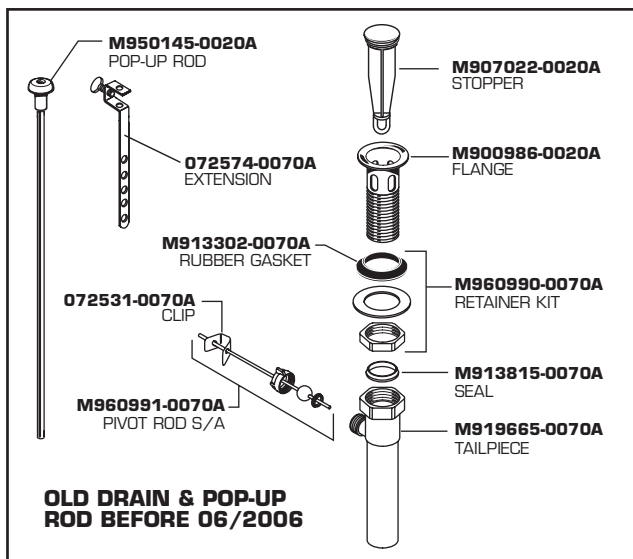

## CADET CENTERSET FAUCET with SPEED CONNECT DRAIN

MODEL NUMBER

**8125**

Appropriate finish code

CHROME 002

HOT LINE FOR HELP  
For toll-free information and answers to your questions, call:  
1-800-442-1902  
Weekdays 8:00 a.m. to 6:00 p.m. EST  
IN CANADA 1-800-387-0369 (TORONTO 1-905-306-1093)  
Weekdays 8:00 a.m. to 7:00 p.m. EST  
IN MEXICO 01-800-839-12-00