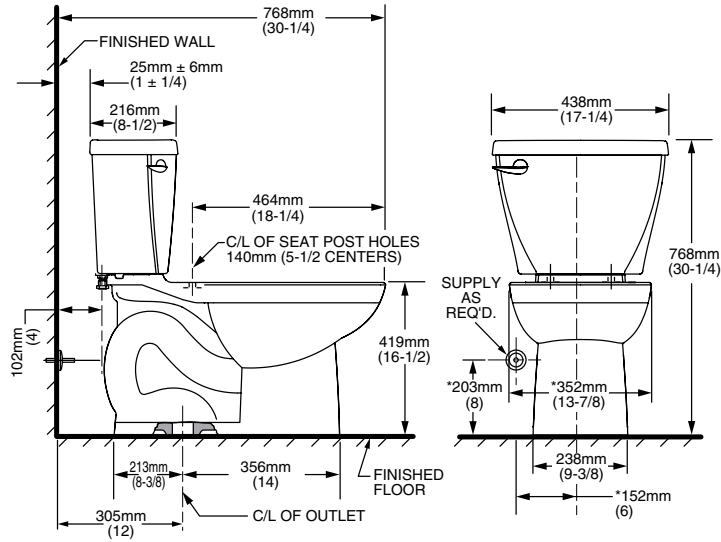

CADET® 3
Flushing System

NOTES:

THIS TOILET IS DESIGNED TO ROUGH-IN AT A MINIMUM DIMENSION OF 305MM (12") FROM FINISHED WALL TO C/L OF OUTLET.
SUPPLY NOT INCLUDED WITH FIXTURE AND MUST BE ORDERED SEPARATELY.
* DIMENSION SHOWN FOR LOCATION OF SUPPLY IS SUGGESTED.

IMPORTANT: Dimensions of fixtures are nominal and may vary within the range of tolerances established by ANSI Standard A112.19.2. These measurements are subject to change or cancellation. No responsibility is assumed for use of superseded or voided page