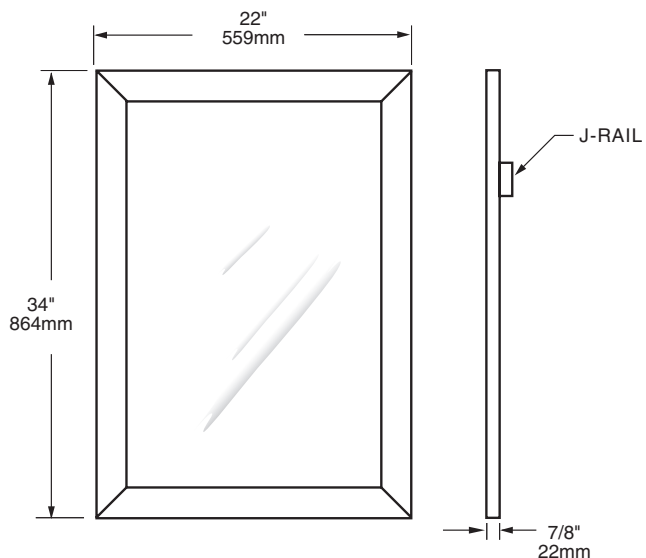

9273.101 Brook Rectangular Mirror