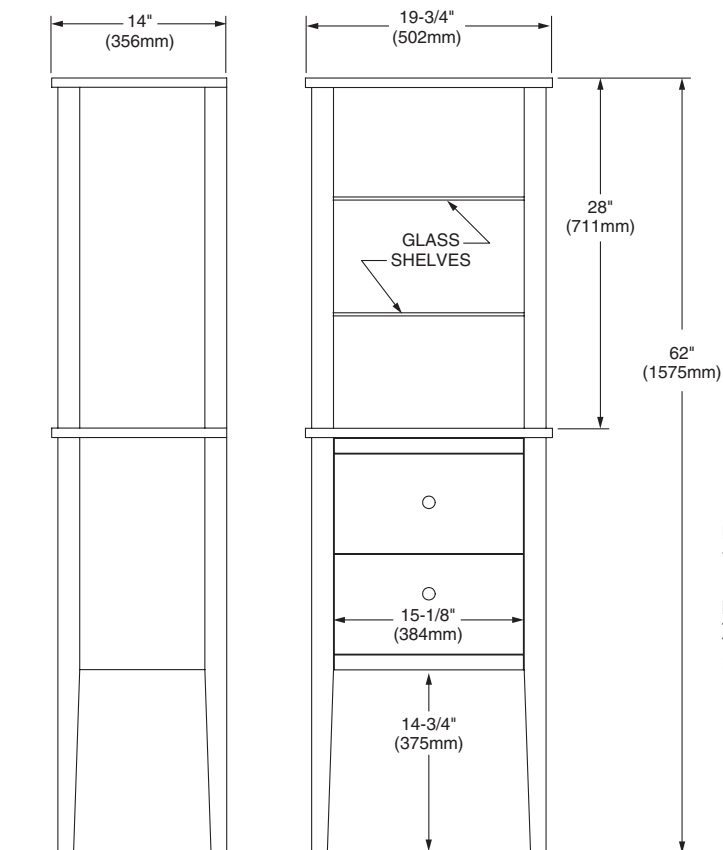

**Nominal Dimensions:**

19-3/4" x 14" (502 x 356mm)  
62" (1575mm) height

**9270.101 Brook Oval Mirror**

- Compliments Brook Console Table
- Select hardwood solid frame with maple veneers

**Nominal Dimensions:**

22-1/4" x 30-1/8"  
(656 x 765mm)

**9273.101 Brook Rectangular Mirror**

- Compliments Brook Console Table
- Select hardwood solid frame with maple veneers

**Nominal Dimensions:**

22" x 34"  
(559 x 864mm)

**9574.100** Brook Apothecary Cabinet

**9270.101** Brook  
Oval Mirror

**9273.101** Brook  
Rectangular Mirror

**9273.101** Brook Rectangular Mirror

**9270.101** Brook Oval Mirror

**9430.100** Brook Apothecary Cabinet

**NOTES:**  
- FITTINGS NOT INCLUDED AND MUST BE ORDERED SEPARATELY.  
- PROVIDE SUITABLE REINFORCEMENT FOR ALL WALL SUPPORTS.

**IMPORTANT:** Dimensions of fixtures are nominal and may vary within the range of tolerances established by ANSI Standard A112.19.2. These measurements are subject to change or cancellation. No responsibility is assumed for use of superseded or voided pages.