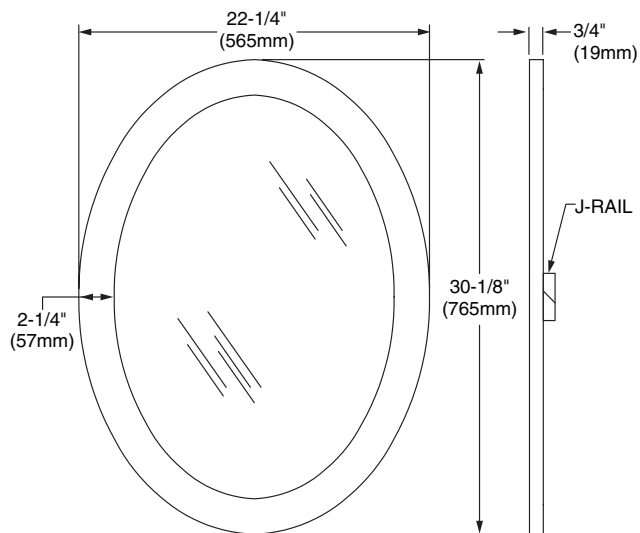

9270.101 Brook Oval Mirror