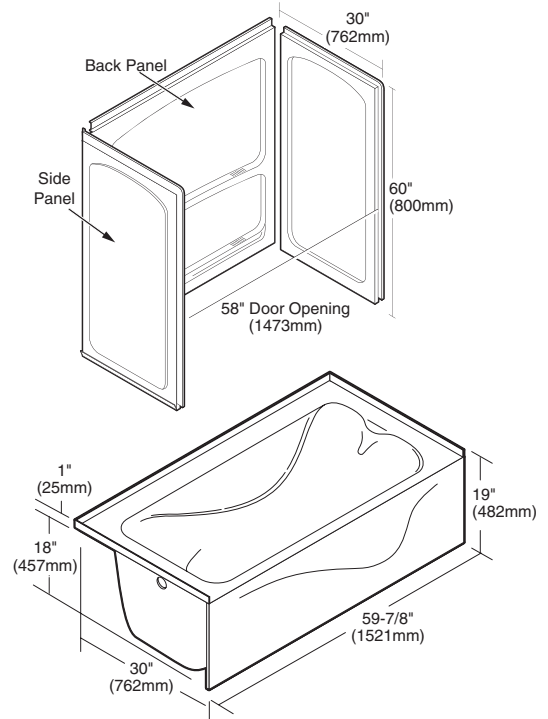

ACRYLUX 60" x 30" AFR BATH KIT

AFR Bath Kit With Walls:

- ☐ 6030Y2AK.102 Bath Kit With Walls, Right Drain
- ☐ 6030Y2AK.202 Bath Kit With Walls, Left Drain

Includes the following components:

Bath Features:

- 6030Y2A AFR Bathtub
- Above-floor-rough installation
- High-gloss acrylic-capped ABS with fiberglass reinforcement
- Integral apron with tile flange

Nominal Dimensions:

59-7/8" x 30" x 18"
(1521 x 762 x 457mm)

Door Features:

- 6000Y1.BE5.213 By-Pass Bath Door
- Tempered safety glass
- Silver Shine frame finish
- Rain privacy glass

Nominal Dimensions:

57-1/2" to 59-1/2" x 58-3/16"
(1461 to 1511 x 1483mm)

Wall Set Features:

- 6030Y1.BW Bath Wall Set
- High-gloss acrylic-capped ABS with fiberglass reinforcement
- Mounts directly to studs
- Caulk-less installation

Nominal Dimensions:

60" to 30" x 60" tall"
(1524 to 762 x 1524mm)

AFR Bath Kit Without Walls:

- ☐ 6030Y2AKB.102 Bath Kit Without Walls, Right Drain
- ☐ 6030Y2AKB.202 Bath Kit Without Walls, Left Drain

- Same as above but without wall set

Compliance Certifications -

Meets or Exceeds the Following Specifications:

- ANSI Z97 for Safety Glazing Materials
- ANSI Z124.1.2 for Plastic Bathtubs and Shower Units
- ASTM E162 for Flammability
- NFPA 258 for Smoke Density