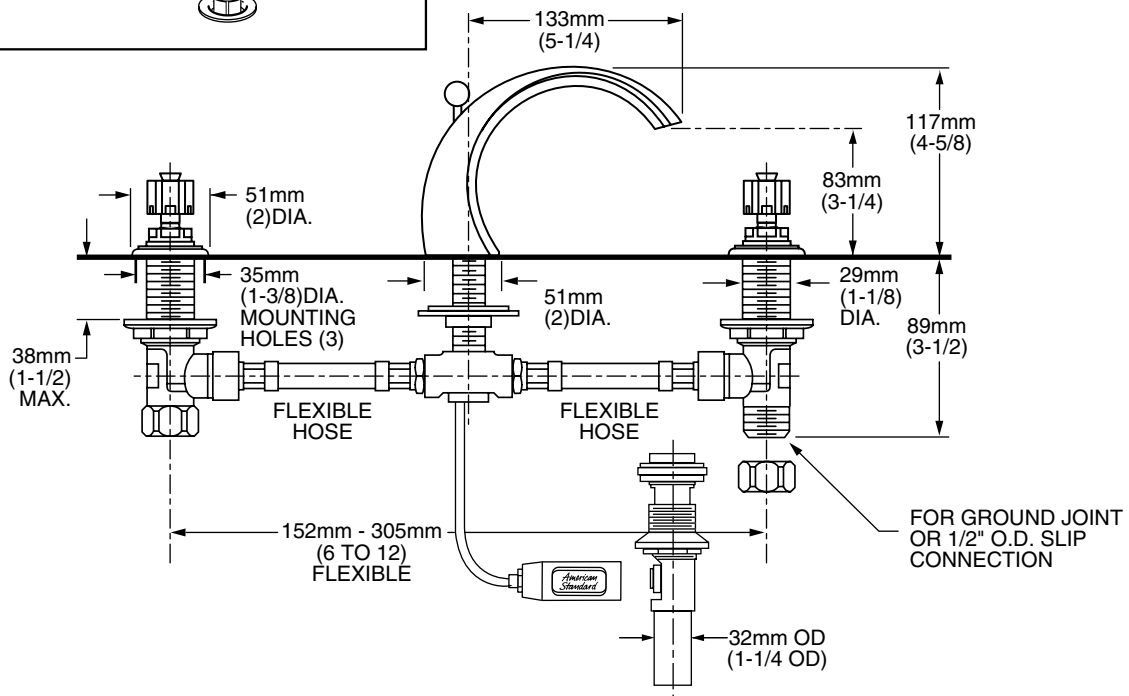

MODEL NUMBER:

☐ **8871.000 Widespread Lavatory**
 Pop-up drain. Less handles.

Handles must be ordered separately.

GENERAL DESCRIPTION:

Cast brass valve bodies with reinforced flexible hose connections for 6" to 12" (152mm to 305mm) installations. Amarilis 1/4 turn washerless ceramic disc valve cartridges - reversible for use with either lever or cross handles. Cast brass spout. One-half inch male inlet shanks with brass coupling nuts and shank nuts. 20 inch (500mm) long flexible stainless steel drain cable is pre-assembled to spout. Metal Speed Connect® drain body with 1-1/4 inch (32mm) tail piece. 1.5 gpm/5.7L/min. maximum flow rate.

Low Lead: Meets NSF Standard 61/Section 9 & Prop 65 lead requirements.

Flex Set Packaging: Full range of interchangeable handle styles.

Exclusive Speed Connect Metal Drain:

- Fewer parts. Installs in less time.
- No adjustments required - seals the first time, every time.
- Flexible stainless steel cable - installs effortlessly in tight spaces.

Choice of Finishes: Wide range of durable finishes.

SUGGESTED SPECIFICATION:

Two handle widespread lavatory faucet shall feature cast brass valve bodies with reinforced flexible hose connections for 6" to 12" installations. Shall feature all brass shank nuts and coupling nuts. Shall also feature 1/4 turn washerless ceramic disc valve cartridges that are reversible for use with cross or lever handles. Shall also feature a metal drain body with stainless steel cable actuation. Fitting shall be American Standard Model # 8871.000.____ and handle kit # 0000.____.

CODES AND STANDARDS

These products meet or exceed the following codes and standards:

- ASME A112.18.1**
- CSA B 125**
- NSF 61/Section 9**

Product Number	Description	Finish Options		
		Polished Chrome	PVD Polished Brass	PVD Satin Nickel
		002	099	295
8871.000	Lavatory faucet. Metal Speed Connect® Pop-up drain. Less handles.			