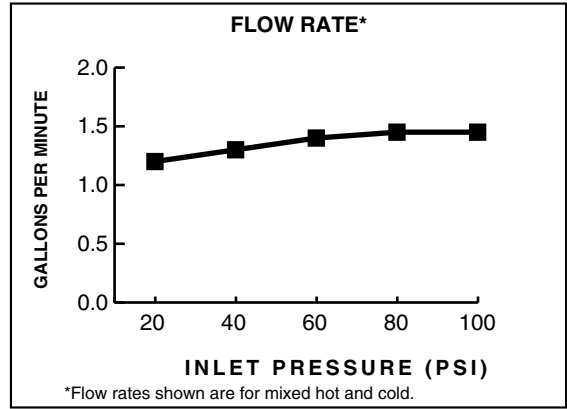

CODES AND STANDARDS

These products meet or exceed the following codes and standards:

- **ASME A112.18.1**
- **CSA B 125**
- **NSF 61/Section 9**

Product Number	Description	Finish Options		
		Polished Chrome	PVD Polished Brass	PVD Satin Nickel
		002	099	295
8871.000	Lavatory faucet. Metal Speed Connect® Pop-up drain. Less handles.			

Handles must be ordered separately.

To order **Less Handles** - Specify: 4 digit Style number followed by three zeros and 3 digit finish number.
Example 8871.000.002 = Lavatory faucet with pop-up drain in Polished Chrome finish.

The above fittings will accept the following Amaris-Series handles.

Metal Lever	Perfume Bottle	Metal Cross	Metal Lever	Lexington
442	432	552	542	902

Meets the American Disabilities Act Guidelines and **ANSI A117.1** Requirements for the physically challenged.