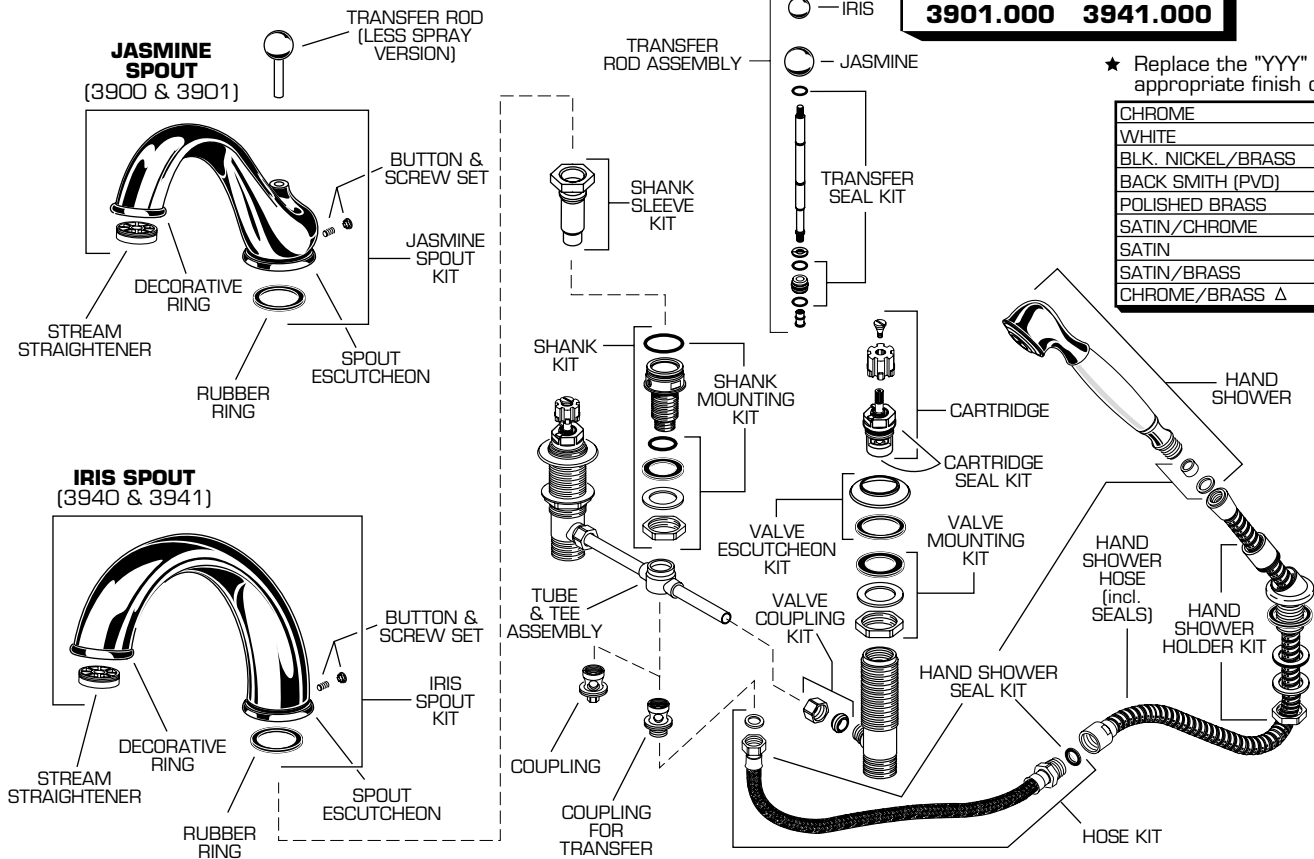

## AMARILIS JASMINE AND IRIS DECK-MOUNT BATH FILLER

### MODEL NUMBERS

3900.000	3940.000
3901.000	3941.000

★ Replace the "YYY" with appropriate finish code

CHROME	002
WHITE	020
BLK. NICKEL/BRASS	062
BACK SMITH (PVD)	078
POLISHED BRASS	099
SATIN/CHROME	221
SATIN	295
SATIN/BRASS	297
CHROME/BRASS Δ	299

REPAIR PARTS	DESCRIPTION	PART NUMBER ★	PKG QTY
Handles	See Amaris Jasmine & Iris Handles in Section E		
Spout Parts	Iris Spout less Hand Shower Version	066138-YYYQA Δ	1
	Iris Spout for Hand Shower Version	066139-YYYQA Δ	1
	Jasmine Spout less Hand Shower Ver.	066140-YYYQA Δ	1
	Jasmine Spout for Hand Shower Ver.	066141-YYYQA Δ	1
	Iris Spout Escutcheon	909718-YYYQA	1
	Iris Spout Rubber Ring	911708-0070A	1
	Jasmine Spout Escutcheon	909719-YYYQA	1
	Jasmine Spout Rubber Ring	911897-0070A	1
	Decorative Ring	066119-YYYQA	1
	Faucet Parts	Cartridge	028610-0070A
Cartridge Seal Kit		030741-0070A	1
Shank Mounting Kit		030274-0070A	1
Shank Sleeve Kit		030275-0070A	1
Shank Kit		012668-0070A	1
Button and Screw Set		066142-YYYQA	1
Stream Straightener		028678-0070A	1
Transfer Rod Assembly - Iris		066143-YYYQA Δ	1
Transfer Rod Assembly - Jasmine		066144-YYYQA Δ	1
Transfer Seal Kit		030278-0070A	1
Tube and Tee Assembly		028679-0070A	1
Valve Coupling Kit		012078-0070A	2
Coupling		028698-0070A	1
Coupling for Transfer		028699-0070A	1
Valve Escutcheon Kit		030257-YYYQA	1
Valve Mounting Kit		030258-0070A	1
Hand Shower Holder Kit		028664-YYYQA	1
Hand Shower		077084-YYYQA	1
Hand Shower Hose		028667-YYYQA	1
Hand Shower Seal Kit		033760-0070A □	1
Transfer Rod (Jasmine less Spray)	066145-YYYQA	1	
Hose Kit	051343-0070A	1	

Δ Indicated parts available in "299" Mixage (Chrome/Polished Brass) finish.

□ Available in "002" Chrome finish only.