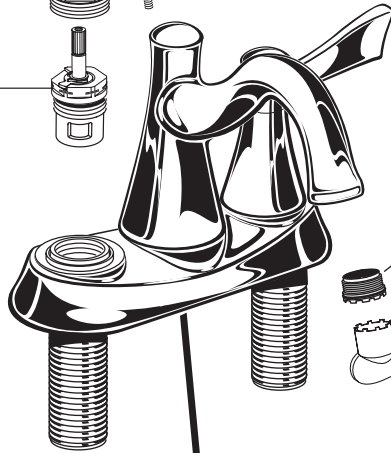

American Standard

MONTROSE
Centerset Lavatory Faucet with
Speed Connect™ Drain

MODEL NUMBER

6044S

Appropriate finish code

| | |
|--------------|-----|
| SATIN NICKEL | 295 |
|--------------|-----|

HOT LINE FOR HELP
 For toll-free information and answers to your questions, call:
 1-800-442-1902
 Weekdays 8:00 a.m. to 6:00 p.m. EST
 IN CANADA 1-800-387-0369 (TORONTO 1-905-306-1093)
 Weekdays 8:00 a.m. to 7:00 p.m. EST
 IN MEXICO 01-800-839-12-00