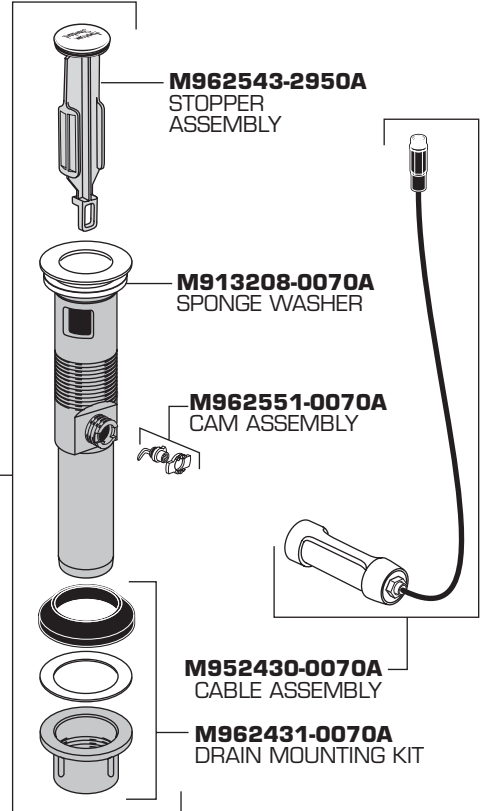

American Standard

MONTROSE
Centerset Lavatory Faucet with
Speed Connect™ Drain

MODEL NUMBER

6044S

Appropriate finish code

| | |
|--------------|-----|
| SATIN NICKEL | 295 |
|--------------|-----|

HOT LINE FOR HELP
 For toll-free information and answers to your questions, call:
 1-800-442-1902
 Weekdays 8:00 a.m. to 6:00 p.m. EST
 IN CANADA 1-800-387-0369 (TORONTO 1-905-306-1093)
 Weekdays 8:00 a.m. to 7:00 p.m. EST
 IN MEXICO 01-800-839-12-00