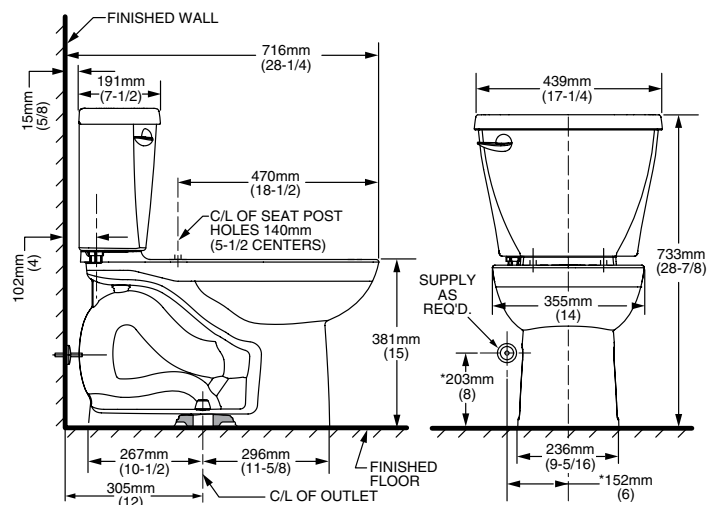

COMPACT CADET® 3 ELONGATED TOILET

□ 2431.010

- Vitreous china
- Low-consumption (6.0 Lpf/1.6 gpf)
- Space saving compact design - Elongated bowl fits in the same space as a round front toilet
- 12" (305mm) Rough-in
- EverClean® surface inhibits the growth of stain- and odor-causing bacteria, mold, and mildew on the surface
- Featuring the **CADET® 3 Flushing System**
- Elongated siphon action jetted bowl with 2-1/8" trapway
- Internal trapway area fully glazed
- Generous 8" x 9" water surface area
- Close coupled tank with flat tank cover for superior storage
- Oversized 3" Flush Valve with Chemical Resistant Flapper
- Speed Connect® tank to bowl coupling system
- Sanitary dam on bowl with four point tank stabilization
- 2 color match bolt caps
- Chrome Trip Lever
- Proven preferred styling
- 100% factory flush tested
- 5 year warranty

□ 3046.016 Elongated Bowl

□ 4019.016 Tank

Nominal Dimensions:

718 x 438 x 733mm
(28-1/4" x 17-1/4" x 28-7/8")

Fixture only, seat and supply by others

Compliance Certifications -

Meets or Exceeds the Following Specifications:

- ASME A112.19.2M for Vitreous China Fixtures - includes Flush Performance, Ball Pass Diameter, Trap Seal Depth and all Dimensions
- Los Angeles Department of Water and Power Supplementary Purchase Specification for Non-Adjustability

NOTES:

THIS COMBINATION IS DESIGNED TO ROUGH-IN AT A MINIMUM DIMENSION OF 305MM (12") FROM FINISHED WALL TO C/L OF OUTLET.

* DIMENSIONS SHOWN FOR LOCATION OF SUPPLY ARE SUGGESTED. SUPPLY NOT INCLUDED WITH FIXTURE AND MUST BE ORDERED SEPARATELY.