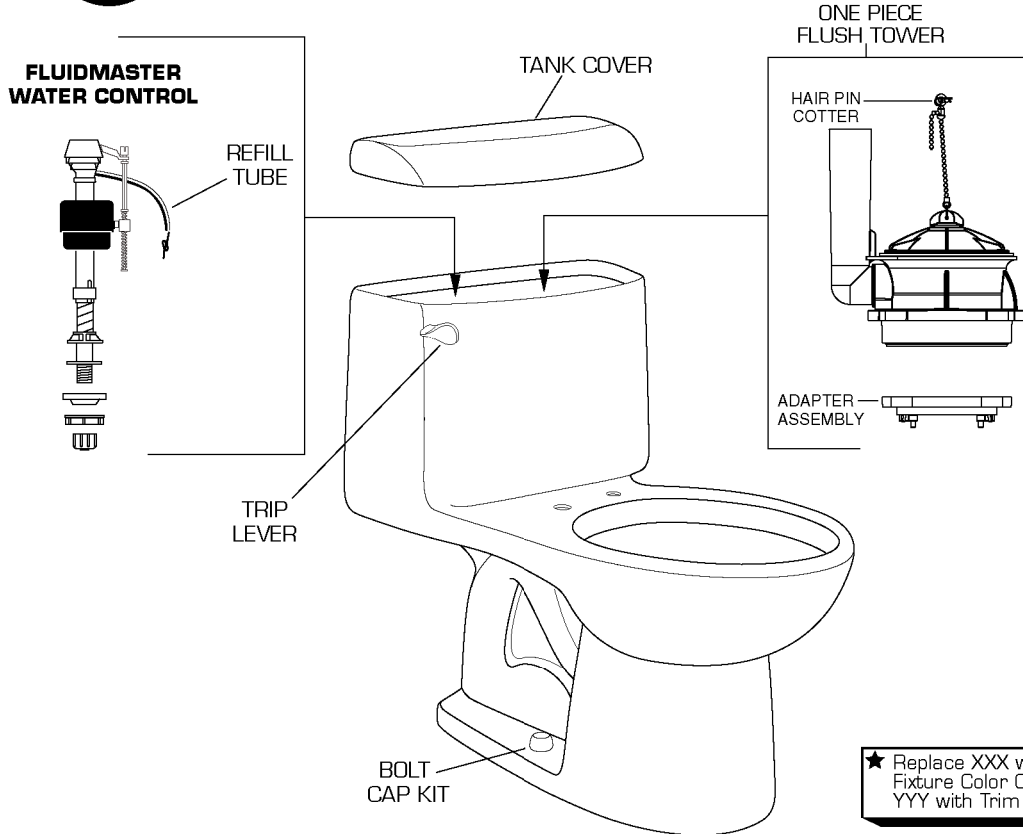

American Standard

CHAMPION®4
Flushing System

CHAMPION® 1 PIECE
MODEL NUMBER

2004 ELONGATED
2034 RIGHT HEIGHT™

★ Replace XXX with Fixture Color Code, YYY with Trim Finish

| DESCRIPTION | ▶ COMPONENT | PKG QTY |
|--|------------------|---------|
| ★ Champion®4 Chinaware Tank Cover | 735105-XXX0A | 1 |
| ★ Traditional Chinaware Tank Cover | 738126-XXX0A | 1 |
| ORIGINAL EQUIPMENT REPAIR PARTS | PART NUMBER | PKG QTY |
| ★ Champion®4 Trip Lever Assembly | 738772-XXX0A | 1 |
| ★ Traditional Trip Lever Assembly | 738963-XXX0A | 1 |
| Champion®4 Water Control Assembly | 738565-425.0070A | 1 |
| Champion®4 Valve Seal Kit | 7301111-0070A | 1 |
| Champion®4 Flush Valve Assembly | 3280.040-0070A | 1 |
| Champion®4 Adapter Assembly - Kit #247 | 738826-0070A | 1 |
| Champion®4 PVC Refill Tube | 738570-1020A | 1 |
| Champion®4 Clevis Pin Assembly | 738985-0070A | 1 |
| ★ Bolt Cap Kit - #128 | 034783-XXX0A | 1 |
| ★ Traditional Bolt Cap Kit | 7301134-XXX0A | 1 |
| Refill Tube Clip | 072989-0070A | 1 |
| ★ Champion®4 Seat | 5325.010.XXX | 1 |
| ★ Traditional Seat | 5260.012.XXX | 1 |