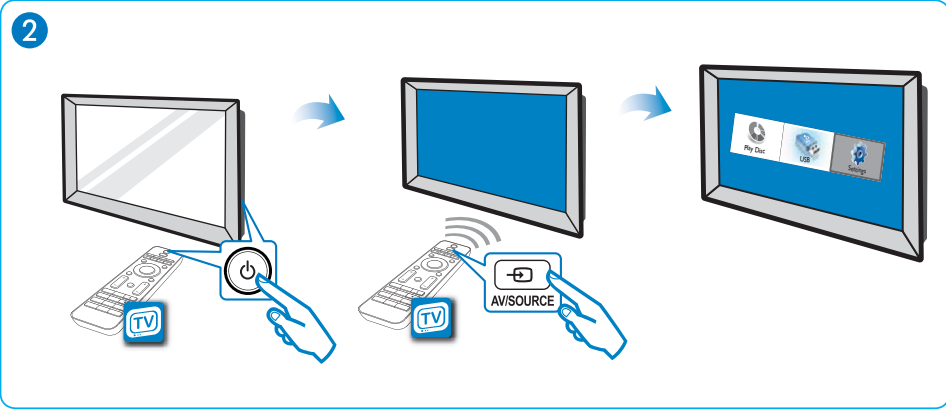

3

Register your product and get support at www.philips.com/welcome

HTS7540

1

2

Play Disc USB Settings

Video Setup	OSD Language	English
Audio Setup	Parental Control	Off
Preference Setup	Screen Saver	On
EasyLink Setup	Change PIN	On
Advanced Setup	Display Panel	100%
	Auto Standby	On
	PBC	On
	Sleep Timer	Off

OSD Language	English
Parental Control	繁體中文
Screen Saver	Malayu
Change PIN	简体中文
Display Panel	
Auto Standby	
PBC	
Sleep Timer	