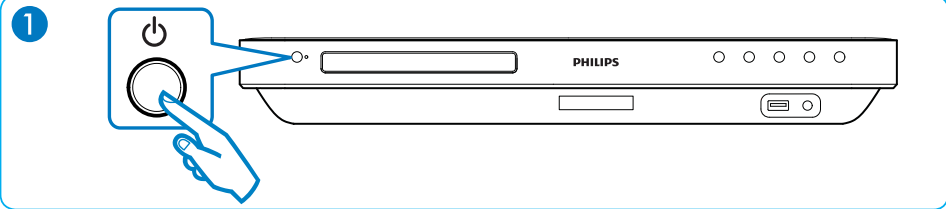

3

Register your product and get support at www.philips.com/welcome

HTS7540

1

2

Play Disc USB Settings

Video Setup	OSD Language	English
Audio Setup	Parental Control	Off
Preference Setup	Screen Saver	On
EasyLink Setup	Change PIN	On
Advanced Setup	Display Panel	100%
	Auto Standby	On
	PBC	On
	Sleep Timer	Off

OSD Language	English
Parental Control	繁體中文
Screen Saver	Malayu
Change PIN	简体中文
Display Panel	
Auto Standby	
PBC	
Sleep Timer	