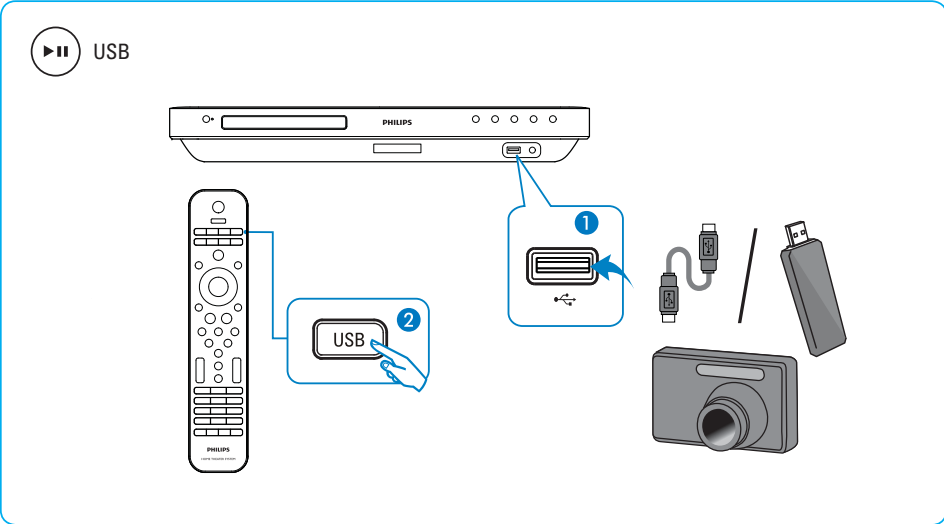

3

Register your product and get support at www.philips.com/welcome

HTS7540

1

2

Play Disc USB Settings

Video Setup	OSD Language	English
Audio Setup	Parental Control	Off
Preference Setup	Screen Saver	On
EasyLink Setup	Change PIN	On
Advanced Setup	Display Panel	100%
	Auto Standby	On
	PBC	On
	Sleep Timer	Off

OSD Language	English
Parental Control	繁體中文
Screen Saver	Malayu
Change PIN	简体中文
Display Panel	
Auto Standby	
PBC	
Sleep Timer	