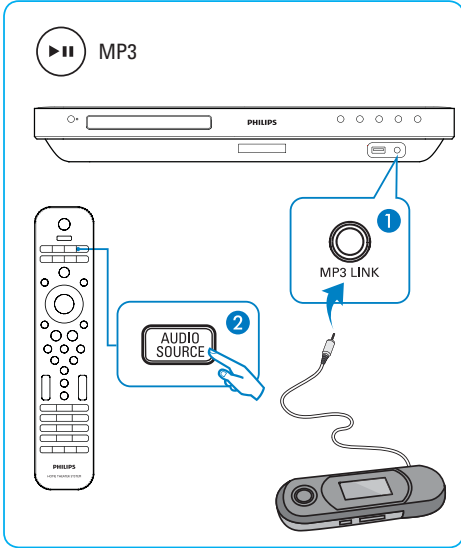

3

Register your product and get support at www.philips.com/welcome

HTS7540

1

2

Play Disc USB Settings

Video Setup	OSD Language	English
Audio Setup	Parental Control	Off
Preference Setup	Screen Saver	On
EasyLink Setup	Change PIN	On
Advanced Setup	Display Panel	100%
	Auto Standby	On
	PBC	On
	Sleep Timer	Off

OSD Language	English
Parental Control	繁體中文
Screen Saver	Malayu
Change PIN	简体中文
Display Panel	
Auto Standby	
PBC	
Sleep Timer	