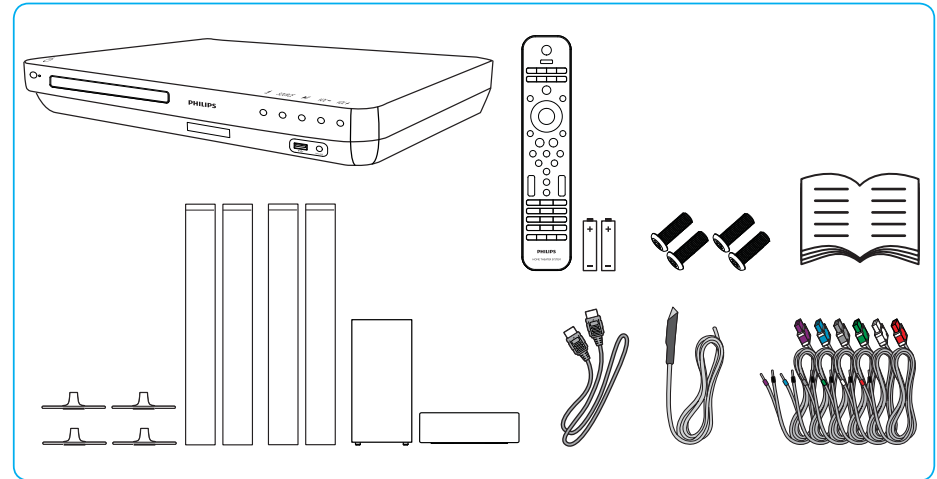

3

Register your product and get support at www.philips.com/welcome

HTS7540

1

2

Play Disc USB Settings

Video Setup	OSD Language	English
Audio Setup	Parental Control	Off
Preference Setup	Screen Saver	On
EasyLink Setup	Change PIN	On
Advanced Setup	Display Panel	100%
	Auto Standby	On
	PBC	On
	Sleep Timer	Off

OSD Language	English
Parental Control	繁體中文
Screen Saver	Malayu
Change PIN	简体中文
Display Panel	
Auto Standby	
PBC	
Sleep Timer	