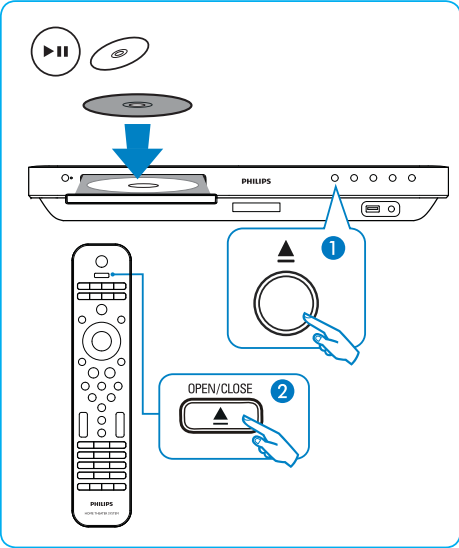

3

Register your product and get support at www.philips.com/welcome

HTS7540

1

2

Play Disc USB Settings

Video Setup	OSD Language	English
Audio Setup	Parental Control	Off
Preference Setup	Screen Saver	On
EasyLink Setup	Change PIN	On
Advanced Setup	Display Panel	100%
	Auto Standby	On
	PBC	On
	Sleep Timer	Off

OSD Language	English
Parental Control	繁體中文
Screen Saver	Malayu
Change PIN	简体中文
Display Panel	
Auto Standby	
PBC	
Sleep Timer	