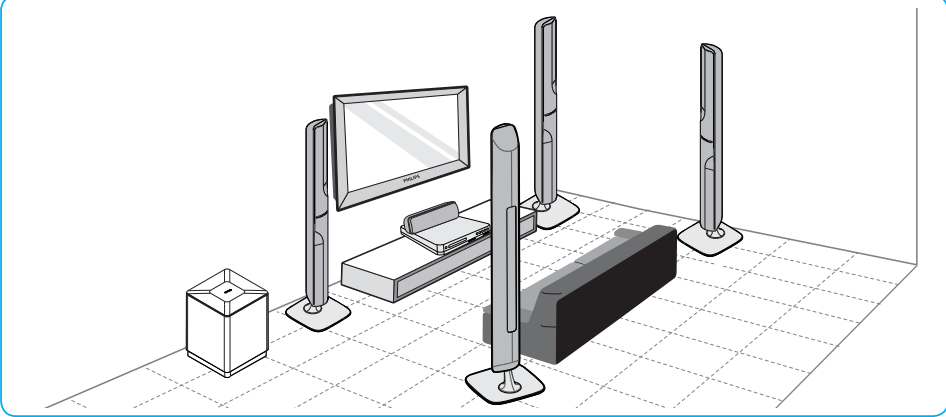

3

Register your product and get support at www.philips.com/welcome

HTS7540

1

2

Play Disc USB Settings

Video Setup	OSD Language	English
Audio Setup	Parental Control	Off
Preference Setup	Screen Saver	On
EasyLink Setup	Change PIN	On
Advanced Setup	Display Panel	100%
	Auto Standby	On
	PBC	On
	Sleep Timer	Off

OSD Language	English
Parental Control	繁體中文
Screen Saver	Malayu
Change PIN	简体中文
Display Panel	
Auto Standby	
PBC	
Sleep Timer	