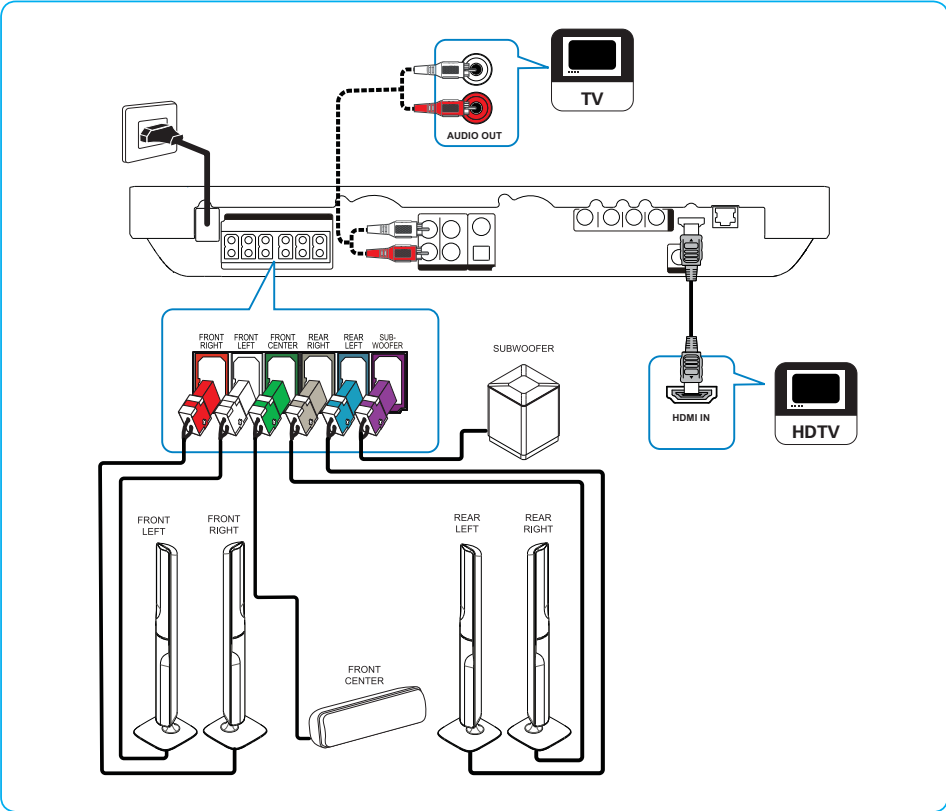

3

Register your product and get support at www.philips.com/welcome

HTS7540

1

2

Play Disc USB Settings

Video Setup	OSD Language	English
Audio Setup	Parental Control	Off
Preference Setup	Screen Saver	On
EasyLink Setup	Change PIN	On
Advanced Setup	Display Panel	100%
	Auto Standby	On
	PBC	On
	Sleep Timer	Off

OSD Language	English
Parental Control	繁體中文
Screen Saver	Malayu
Change PIN	简体中文
Display Panel	
Auto Standby	
PBC	
Sleep Timer	