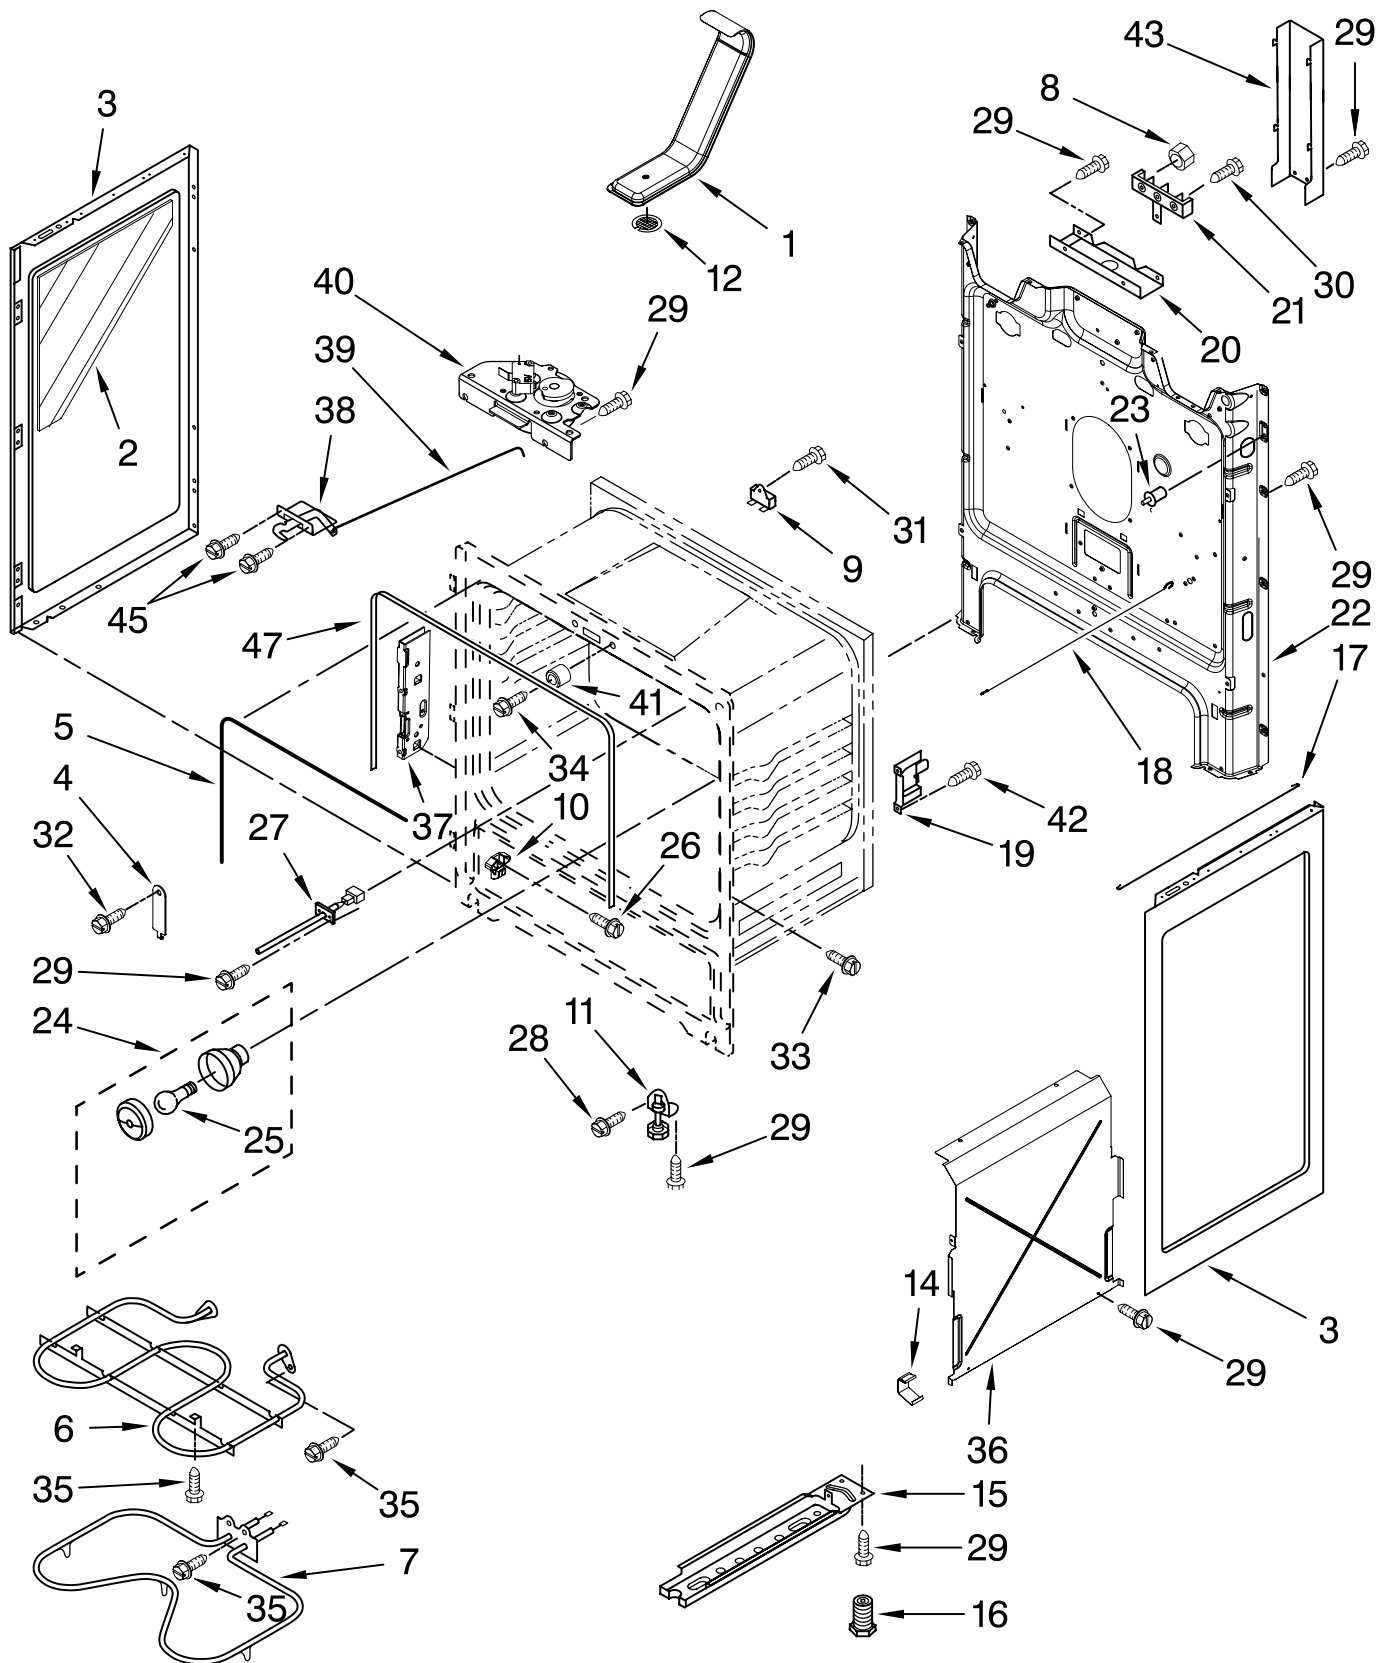

CHASSIS PARTS

For Models: YMER7651WW1, YMER7651WB1, YMER7651WS1
(White) (Black) (Stainless Steel)

FOR ORDERING INFORMATION REFER TO PARTS PRICE LIST

CHASSIS PARTS

For Models: YMER7651WW1, YMER7651WB1, YMER7651WS1

(White) (Black) (Stainless Steel)

Illus. No.	Part No.	DESCRIPTION	Illus. No.	Part No.	DESCRIPTION	Illus. No.	Part No.	DESCRIPTION
1	W10134285	Vent Tube Asmbly	16	W10058460	Foot, Rear (2)	35	3196174	Screw
2	W10182346	Insulation	17	W10196451	Rod, Insul Retainr	36	9758238	Retainer, Side (2)
3		Panel, Side (2)	18	9757239	Rod – Dr Switch	37	9760407	Brkt – Mounting
	8053830	White	19	3186116	Support, Oven (2)	38	9761013	Latch, Door
	8053832	Black	20	3186034	Bracket, Service	39	W10078380	Rod, Latch
4	9761517	Clip,Door Mntg(2)	21	W10246624	Block, Terminal	40	W10107840	Latch Asy, Rear
5	8522416	Seal, Oven Door	22	8274034	Back, Main	41	9758701	Spacer, Door
6	9757340	Element, Broil	23	9757262	Switch, Door	42	3196169	Screw
7	9758541	Element, Bake (Hidden)	24	3196701	Light Socket Assy	43	9758283	Cover, Box
8	7103P027-60	Nut (3)	25	311255	Bulb, Oven Light	45	3196560	Screw (2)
9	3196548	Fuse, Thermal	26	3196165	Screw	47	W10010350	Oven Seal, Flange
10	W10114344	Glide, Drwr Top	27	W10181986	Sensor, Oven	INSULATION		
11	3196037	Foot, Front (2)	28	3196179	Screw	W10208653		Insulation, Wrap
12	9761301	Screen, Catalyst	29	3196178	Screw	8272612		Insulation, Back
14	W10137382	Clip, Panel (4)	30	3400016	Screw	8272613		Insulation, Vent
15	9760314	Rail, Base (2)	31	3196172	Screw	8054068		Insul., Retainer
			32	W10031780	Screw			
			33	W10067840	Screw			
			34	3196168	Screw			

FOR ORDERING INFORMATION REFER TO PARTS PRICE LIST