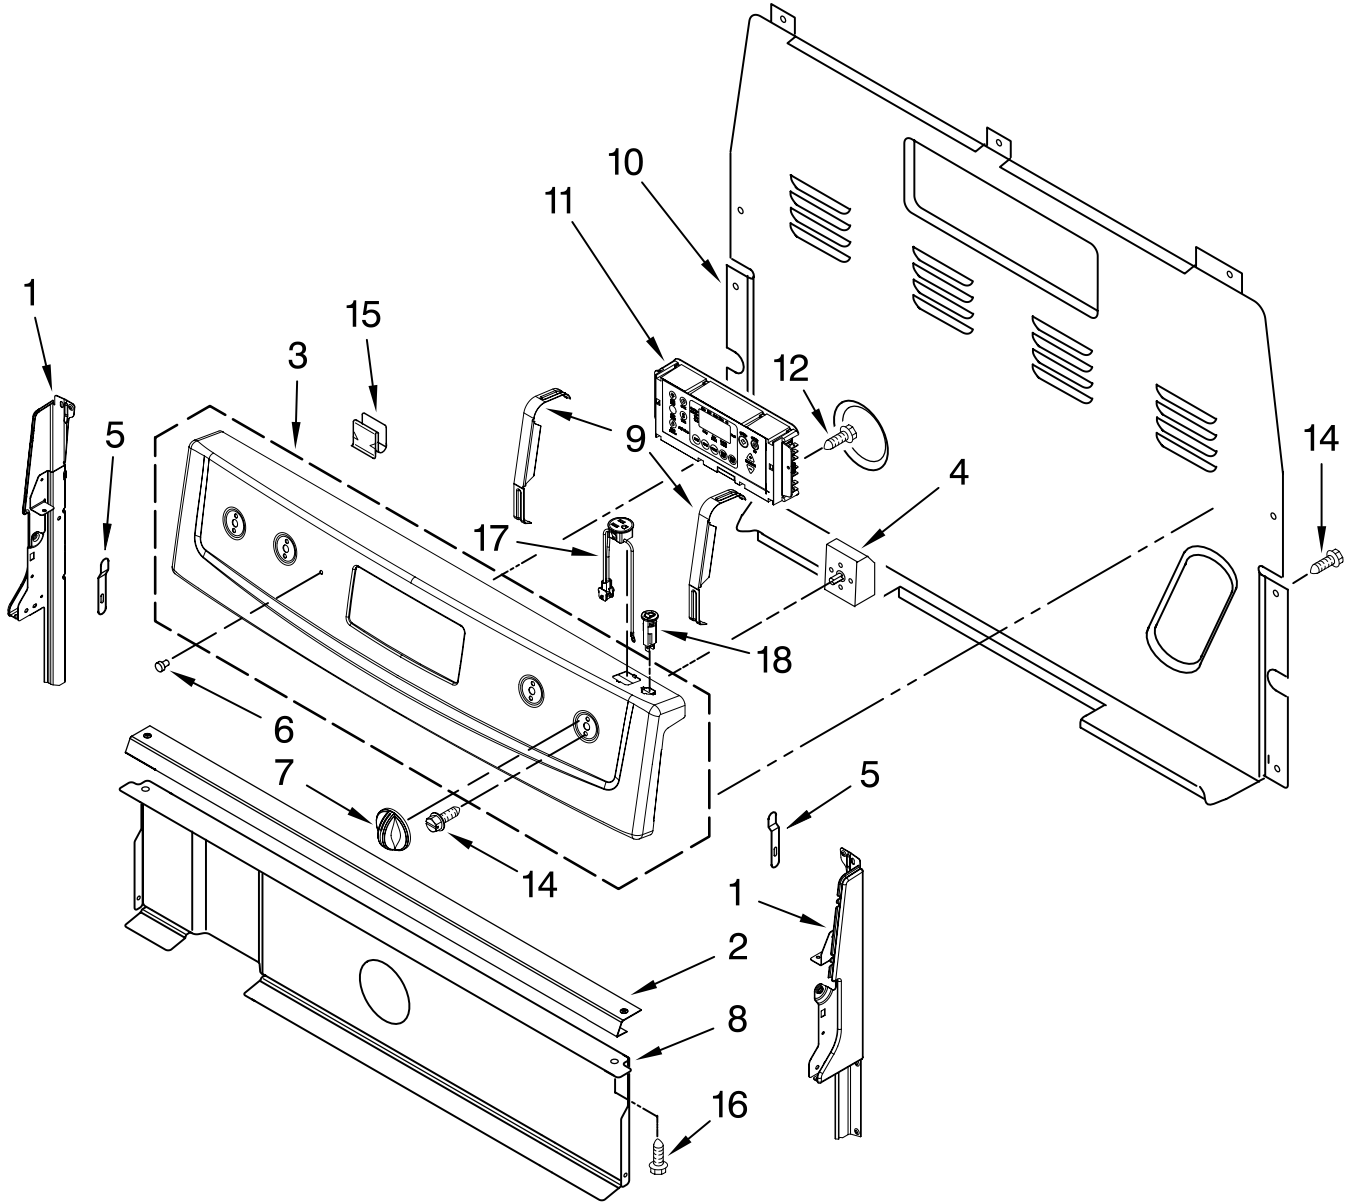

CONTROL PANEL PARTS

For Models: YMER7651WW1, YMER7651WB1, YMER7651WS1
(White) (Black) (Stainless Steel)

Illus. No.	Part No.	DESCRIPTION
1		Endcap
	W10184433	White Left Hand
	W10184434	White Right Hand
	W10184437	Black Left Hand
	W10184438	Black Right Hand
2	W10182322	Bracket, Console
3		Panel, Control
	W10292020	White
	W10292021	Black
	W10292022	Stainless Steel

Illus. No.	Part No.	DESCRIPTION
4		Switch, Infinite
	W10167742	Left Front
	3148951	Left - Right Rear
	3148954	Right Front (Dual)
5	3196200	Clip, Spring
6	3196068	Lens, Light
7		Knob, Infinite (4)
	W10211371	White
	W10211372	Black
8	W10134247	Shield, Heat
9	W10138683	Brkt, Mntg EOC
10	8272473	Cover, Rear

Illus. No.	Part No.	DESCRIPTION
11		Control, Range
	W10236242	White
	W10236244	Black
12	3196178	Screw
14	3400882	Screw
15	8273564	Clip, Cover
16		Screw
	3196166	White
	3196168	Black
17	W10203476	Receptacle, Wht
	W10203475	Receptacle, Blk
18	9757601	Brkr, Circuit Wht
	9757602	Brkr, Circuit Blk

FOR ORDERING INFORMATION REFER TO PARTS PRICE LIST