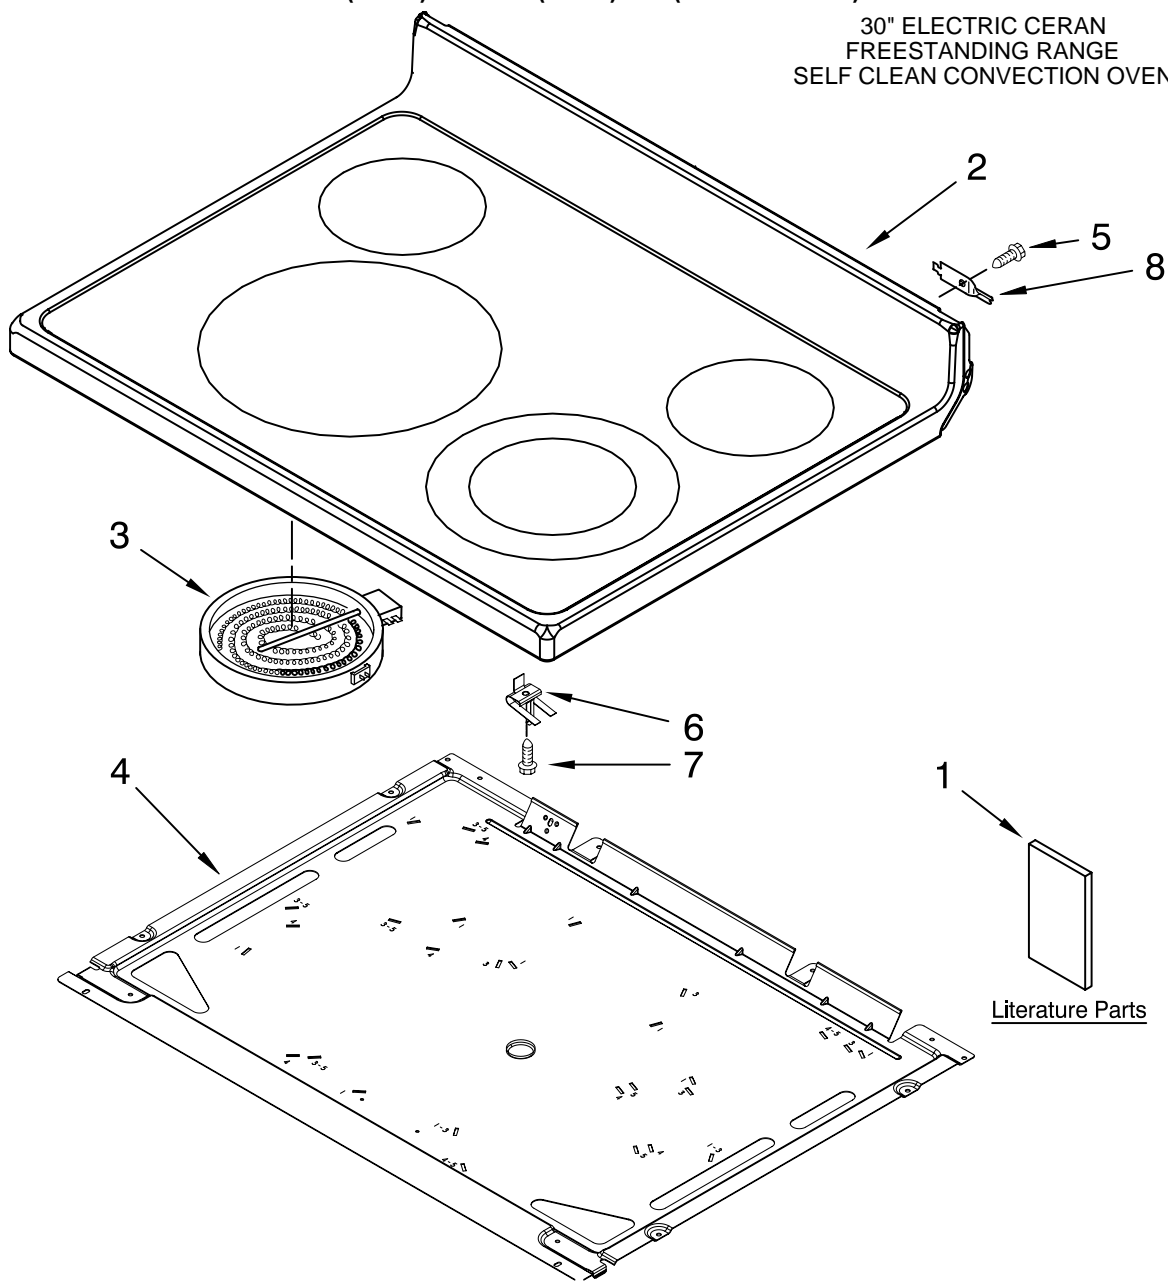

COOKTOP PARTS

For Models: YMER7651WW1, YMER7651WB1, YMER7651WS1
 (White) (Black) (Stainless Steel)

30" ELECTRIC CERAN
 FREESTANDING RANGE
 SELF CLEAN CONVECTION OVEN

Illus. No.	Part No.	DESCRIPTION
1		Literature Parts
	W10234646	Owner's Manual
	W10237516	Tech Sheet
	W10237516	English
	W10237517	French
	W10196159	Installation Instructions
		Template, Anti-Tip
	9757143	English/French
	9757142	English/Spanish
	9762761	Tips, Safe Cooking
	9762761	English
	W10065852	French

Illus. No.	Part No.	DESCRIPTION
2		Cooktop
	W10211384	White
	W10211385	Black
3		Element, Surface
	8273992	2500 W - RF
	W10178016	3000 W - LF
	8273994	1200 W - LR

Illus. No.	Part No.	DESCRIPTION
4	W10170526	Pan, Radiant Elmt
5	3196169	Screw
6	W10162042	Spring, Locator
7	3196170	Screw
8	3195060	Hinge, Pin