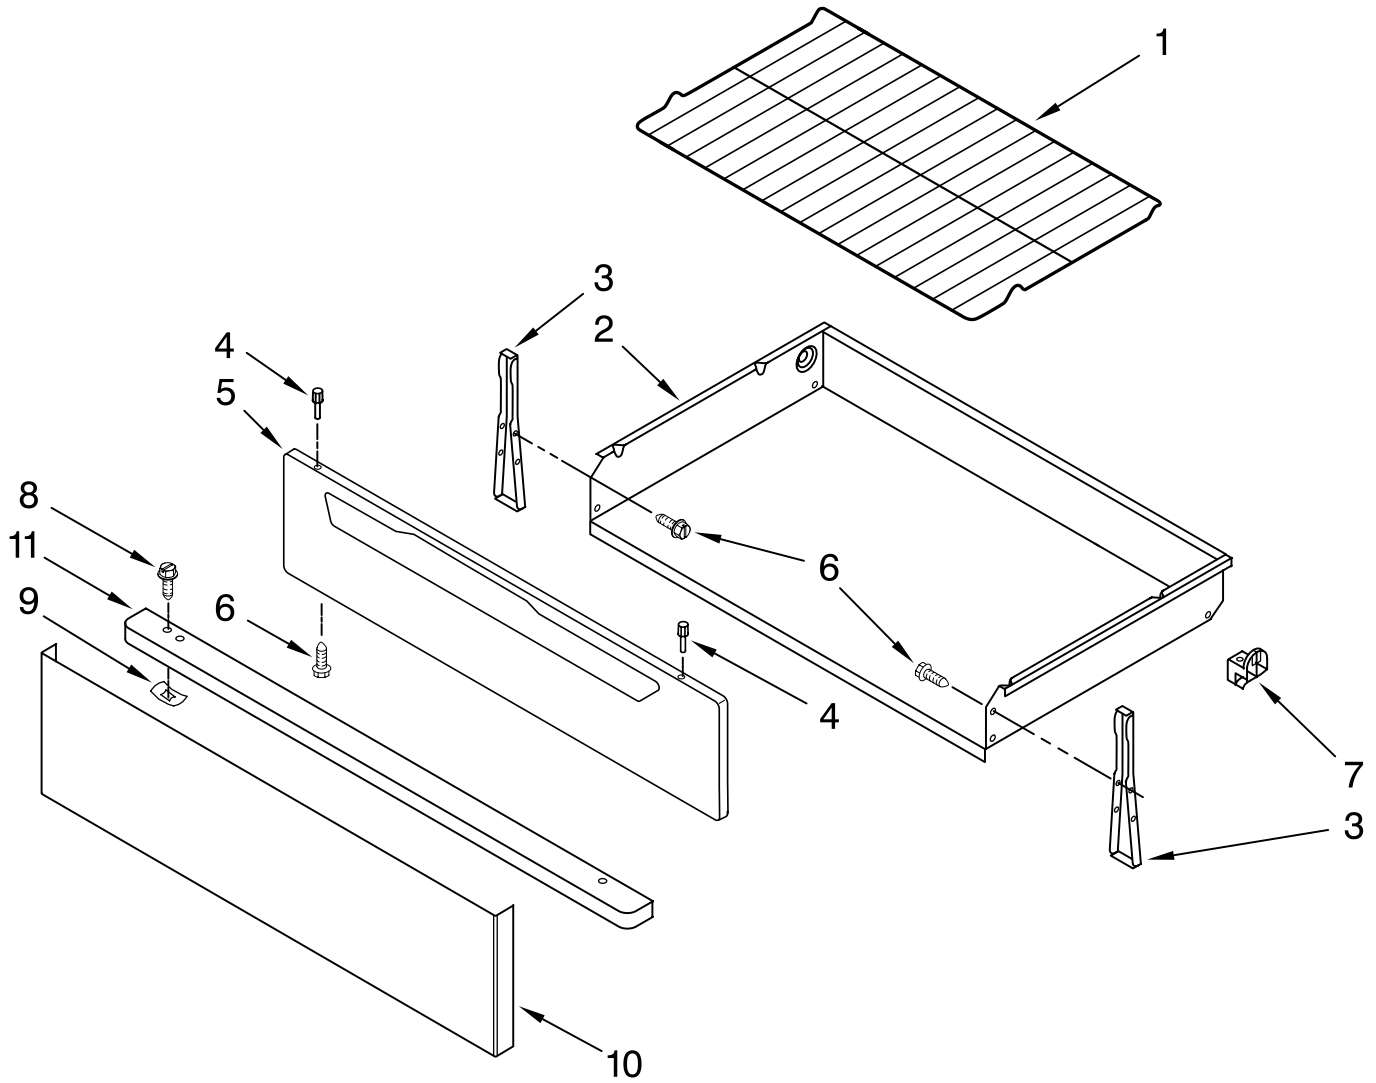

DRAWER & BROILER PARTS

For Models: YMER7651WW1, YMER7651WB1, YMER7651WS1
(White)   (Black)   (Stainless Steel)

Illus. No.	Part No.	DESCRIPTION
1	W10268578	Rack, Oven (2)
2	9761031	Drawer, Storage
3	W10174396	Brkt-Mntg, Drawer
4		Rivet, Push (2)
5	3196814	White
	3196813	Black
		Panel, Drawer Frnt
6	8053339	White
	8053341	Black
7	3196168	Screw
	8053334	Glide, Drawer (2)
8	W10031790	Screw(Stls.Model)
9	9781235	Clip(Stls.Model)
10	W10217860	Panel(Stls.Model)
11	W10197980	Handle(Stls.Model)

FOR ORDERING INFORMATION REFER TO PARTS PRICE LIST