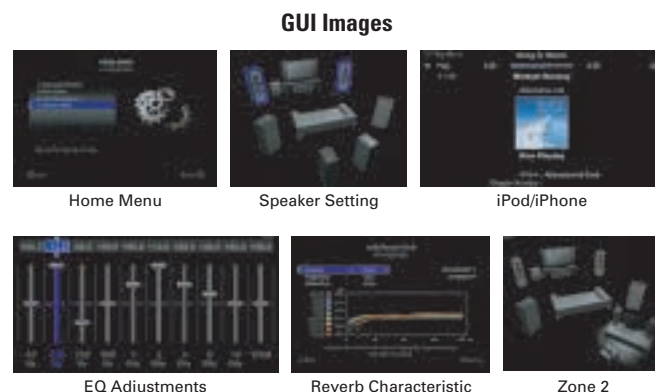

DTS-HD/Dolby TrueHD	MCACC	iPod Digital	Advanced Sound Retriever	Auto Level Control
VSX-1019AH	•	• (Advanced)	•	• (Multi-ch)	• (Multi-ch)
VSX-919AH	•	• (Advanced)	•	• (Multi-ch)	• (Multi-ch)
VSX-819H	•	•	•	• (2ch)	• (2ch)
VSX-519V	•	•	•	• (2ch)	• (2ch)

VSX-1019AH-K

New Generation Audio Formats

▶ DTS-HD/Dolby TrueHD decoders

Pioneer-Exclusive Innovations

- Phase Control (Bass management system ensures precision low frequency output)
- Advanced MCACC setup with 9-band EQ
- Standing Wave Control
- Advanced Sound Retriever (for enhanced PC and portable audio)
- Front Stage Surround Advance
- Auto Level Control (Multi)
- Advanced Direct Energy Power Amplifier

Features for Superior Sound Quality

- Maximum power (6 ohms): 170 W x 7ch
- PQLS 2ch Audio
- Digital Core Engine with Freescale 400MIPS Processing DSP
- 192 kHz/24-bit DAC

Surround Sound Technologies

- DTS-ES/DTS 96/24/Dolby Digital EX/Dolby Digital Plus decoders
- Neural-THX Surround
- Sound Delay for adjusting Lip Sync (0.0-10.0 frames)
- Dialogue Enhancement

Enhanced Convenience

- iPod player digital direct via USB
- USB memory audio ready (USB Host function)
- HDMI Upscaler
- Digital video converter (up to HDMI)
- Multi-Zone Audio/Video (Zone 2)

VSX-919AH-K(-S)

New Generation Audio Formats

▶ DTS-HD/Dolby TrueHD decoders

Pioneer-Exclusive Innovations

- Phase Control (Bass management system ensures precision low frequency output)
- Advanced MCACC setup with 9-band EQ
- Standing Wave Control
- Advanced Sound Retriever (for enhanced PC and portable audio)
- Front Stage Surround Advance
- Auto Level Control (Multi)
- Advanced Direct Energy Power Amplifier

Features for Superior Sound Quality

- Maximum power (6 ohms): 170 W x 7ch
- PQLS 2ch Audio
- Digital Core Engine with Freescale 400MIPS Processing DSP
- 192 kHz/24-bit DAC

Surround Sound Technologies

- DTS-ES/DTS 96/24/Dolby Digital EX/Dolby Digital Plus decoders
- Sound Delay for adjusting Lip Sync (0.0-10.0 frames)
- Dialogue Enhancement

Enhanced Convenience

- iPod player digital direct via USB
- USB memory audio ready (USB Host function)
- Digital video converter (up to HDMI)
- Multi-Zone Audio/Video (Zone 2)

Silver finish also available (VSX-919AH-S) in some areas