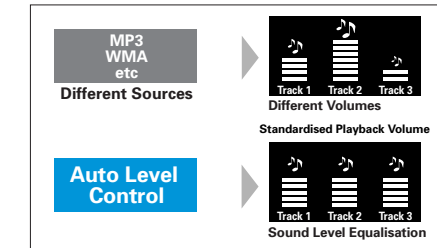

Auto Level Control (HTZ787DVD(-AP)/HTZ585DVD-AP/HTZ-FS30DVD(-AP))

Auto Level Control equalises volume level differences between tracks when playing MP3/WMA sources etc. The playback volume is maintained at a consistent level, so there is no need to make adjustments for each song.

2.1ch Front Surround System (HTZ-FS30DVD(-AP))

The 2.1ch system with stylish slim speakers is designed to be a perfect match for your flat panel TV. Enjoy superb front surround sound for both movies and music, from a simple and neat setting without rear speakers. Despite the compact size, rich mid- and low-frequency sound is realised by adopting two 5.2 cm woofers. You can also enjoy natural and wide-spreading high-frequency sound from the 2.6 cm tweeters featuring tangential rib diaphragms.

Down-Firing Subwoofer (HTZ787DVD(-AP)/HTZ585DVD-AP/HTZ-FS30DVD(-AP)/HTZ282DVD(-AP)/HTZ280DVD(-AP)/HTZ181DVD/CX505-K/CX500-K/CX303-K)

The Down-Firing subwoofer efficiently disperses sound with little distortion, filling your room with rich, deep bass. The innovative design combines quality performance with a stylish look. The CX505-K, CX500-K, and CX303-K come in Twin Drive design with two speaker-unit construction, allowing clear and powerful bass from a compact subwoofer.

Dual Centre Speakers (HTZ585DVD-AP/HTZ181DVD/CX500-K)

The centre speaker is separated into two pieces to be placed neatly on both sides of your flat panel display. You can hear movie dialogue coming straight from the middle of the screen, without placing the centre speaker on top or below the display.