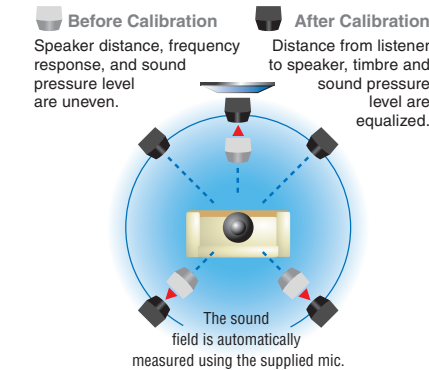

Automatic Optimal Surround Set-up with Advanced MCACC

Front Stage Surround Advance (HTZ787DVD(-AP)/HTZ585DVD-AP/HTZ-FS30DVD(-AP))

Enjoy surround sound with only the front speakers and the subwoofer. Since wall reflections are not used, the setup is less dependent on the room environment, allowing front alignment of the speakers. The technology creates excellent sound image and natural sound, because it does not alter the sound frequency or the original sound wave.