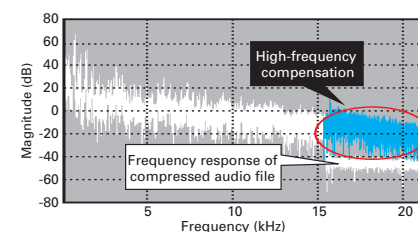

Restoration of Lost Music Cadence