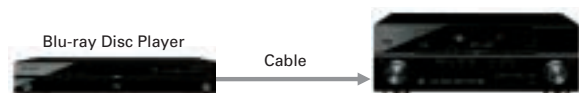

HDMI Repeater vs. HDMI Switching

	HDMI Repeater	HDMI Switching	Legacy Cable
Connection Type	Video Audio	Video Audio	Video Audio
HD Audio	Yes DOLBY DIGITAL DTS-HD Master Audio	— DOLBY DIGITAL DTS Digital	— Dolby Surround (Analogue)
Auto Lip-Sync	Yes	—	—

Precision Quartz Lock System (PQLS) — Jitter-Free Audio Transmission via HDMI (VSX-1019AH/VSX-919AH)

Through an HDMI connection with a compatible Pioneer Blu-ray Disc player, the VSX-1019AH and VSX-919AH perfect CD playback with the proprietary Precision Quartz Lock System (PQLS). This technology eliminates distortion from timing errors, giving the best possible digital-to-analogue conversion from audio CD sources for jitter-free playback and dynamic sound quality.

iPod/iPhone Connection

iPod®/iPhone Digital Connection via USB (VSX-1019AH/VSX-919AH/VSX-819H)

Enjoy iPod videos, pictures and music via digital connection. The VSX-1019AH, VSX-919AH, and VSX-819H each come with an iPod/iPhone connection cable allowing direct USB connection to the front panel without having to buy a docking station. The audio signals are directly transferred to the A/V receiver's high-performance DAC, offering superior sound. What's more, you can operate your iPod with the A/V receiver's remote control. With an iPhone/iPod Touch, you can even watch YouTube video enlarged on your TV screen. The VSX-1019AH and VSX-919AH can display album artwork on an HDTV.