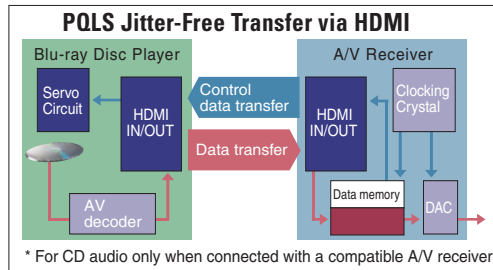

High-Performance Audio Technologies with HDMI — Precision Quartz Lock System (PQLS) with HDMI (BDP-320)

The BDP-320 features a 2-channel jitter-free CD audio transmission feature via HDMI (PQLS 2ch Audio). When connected to a compatible Pioneer A/V receiver, the Precision Quartz Lock System (PQLS) on the BDP-320 transmit CD music data from the Blu-ray Disc player to the A/V receiver with minimum jitters, providing an optimal audio experience.

* For CD audio only when connected with a compatible A/V receiver

New Generation Audio Formats

The units are compatible with bit-stream output/decoding of Dolby TrueHD and DTS-HD Master Audio. The decoding feature allows you to enjoy high-quality surround sound even when connected to A/V receivers without HD decoders.

* Dolby and the double-D symbol are registered trademarks of Dolby Laboratories.
* DTS is a registered trademark & the DTS logos and Symbol are trademarks of DTS, Inc.

Enhanced Convenience

BD-LIVE™

With BD-LIVE™ compatible discs, you can download special contents via the internet such as bonus features or languages not supported on the original disc. With the BDP-320, the downloaded data can be stored internally, as well as externally for large quantities on an HDD or USB memory stick via the USB port. The BDP-120 can store data externally on a USB memory stick.

* BD-LIVE™ only available on compatible discs and playable features depend on the disc contents. "BD-LIVE" is trademark of Blu-ray Disc Association.

Slim Design (BDP-120)

The 58 mm-high slim design allows you to easily place the unit in a small space on your TV stand or A/V rack.

Quick Start (BDP-120)

No need to wait — the unit starts up in 0.8 seconds from stand-by, ready for instant viewing.

HDMI Audio Off Mode (BDP-320)

Lets you turn off the TV sound when used with an A/V receiver.

Other Features

- Various Video Parameters (BDP-320)
- New User-Friendly GUI (BDP-320)
- Network Software Update Functions (BDP-320)
- KURO LINK