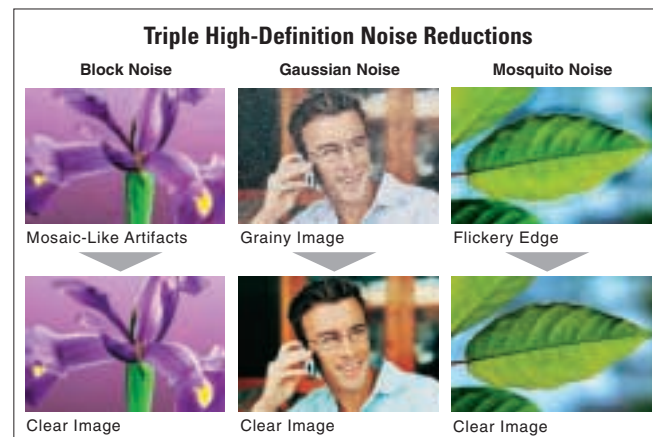

Feature Highlights of the New Blu-ray Disc Players

Since introducing the world's first Laser Disc player, followed by our expertise in DVD technology, Pioneer has remained at the forefront of optical disc innovations. The latest Blu-ray Disc players bring forth our continuous pursuit for high-resolution, natural colours, and quality sound, giving you the thrilling experience of high-definition sound and images like never before.

Innovative Video Technologies

The Blu-ray Disc players were developed by Pioneer engineers who absolutely love movies. Since introducing the innovative LaserDisc, then throughout the DVD to Blu-ray Disc era, Pioneer remains committed to offering the best stay-at-home movie experience. Our passionate devotion to movies realised the world's first 1080/24p real film quality output. Pioneer Blu-ray Disc players can even upscale the resolution of your standard DVD collection, so that all your movies look better than ever. The Blu-ray Disc players are capable of 1080/24p output. By connecting with a compatible display, you can enjoy images in 24 frames per second (fps) — the real-cinema quality intended by the creators.

Deep Colour

The Pioneer Blu-ray Disc players support high-bit Deep Colour, offering images with superbly detailed, natural colour expression. The BDP-320 features the highest specification of 48-bit (except 1080p/50 and 1080p/60 output) colour depth, while the BDP-120 features 36-bit colour depth, providing natural and smooth colour gradations.

Motion Adaptive IP Conversion (BDP-320)