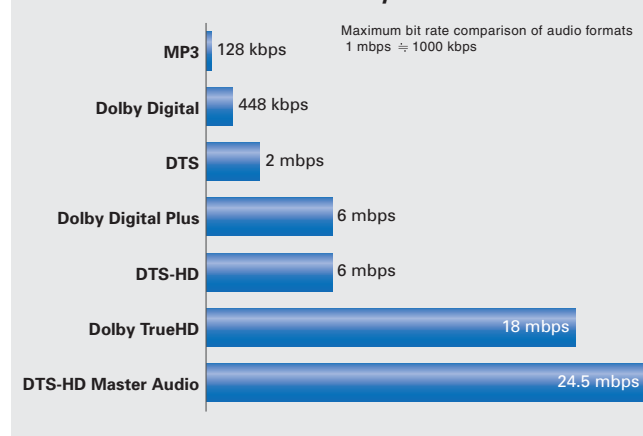

HD Audio vs. Lossy Formats