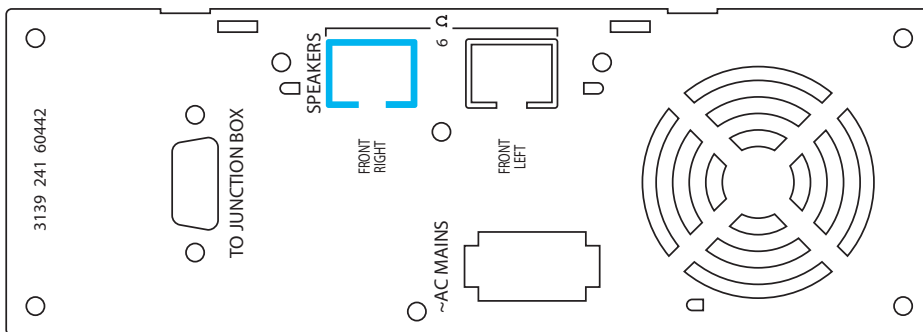

### SonoWave

The SonoWave surround sound system, powered by a full multi-channel amplifier, uses an advanced digital sound processing technology that provides multi-channel surround sound from fewer speakers. By positioning independent drivers at precise angles, a powerful multi-channel surround sound is produced and experienced in any room shape and size.

### Clean and neat cable management.

The clean and clever cable management system allows you to manage your cable connections through an ergonomically-designed interface.

Issue date 2007-12-07

Version: 1.0