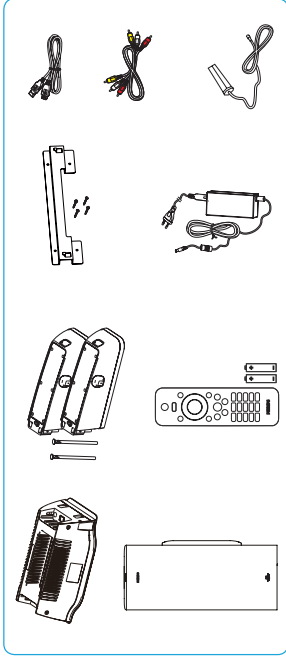

Register your product and get support at  
[www.philips.com/welcome](http://www.philips.com/welcome)

HSB4383

EN Print your user manual at [www.philips.com/support](http://www.philips.com/support)  
 ZH-TW 請參閱 [www.philips.com/support](http://www.philips.com/support) 以列印您的用戶手冊。

1

3 ☆☆☆

5

3 ☆

**PHILIPS**

2

2

3