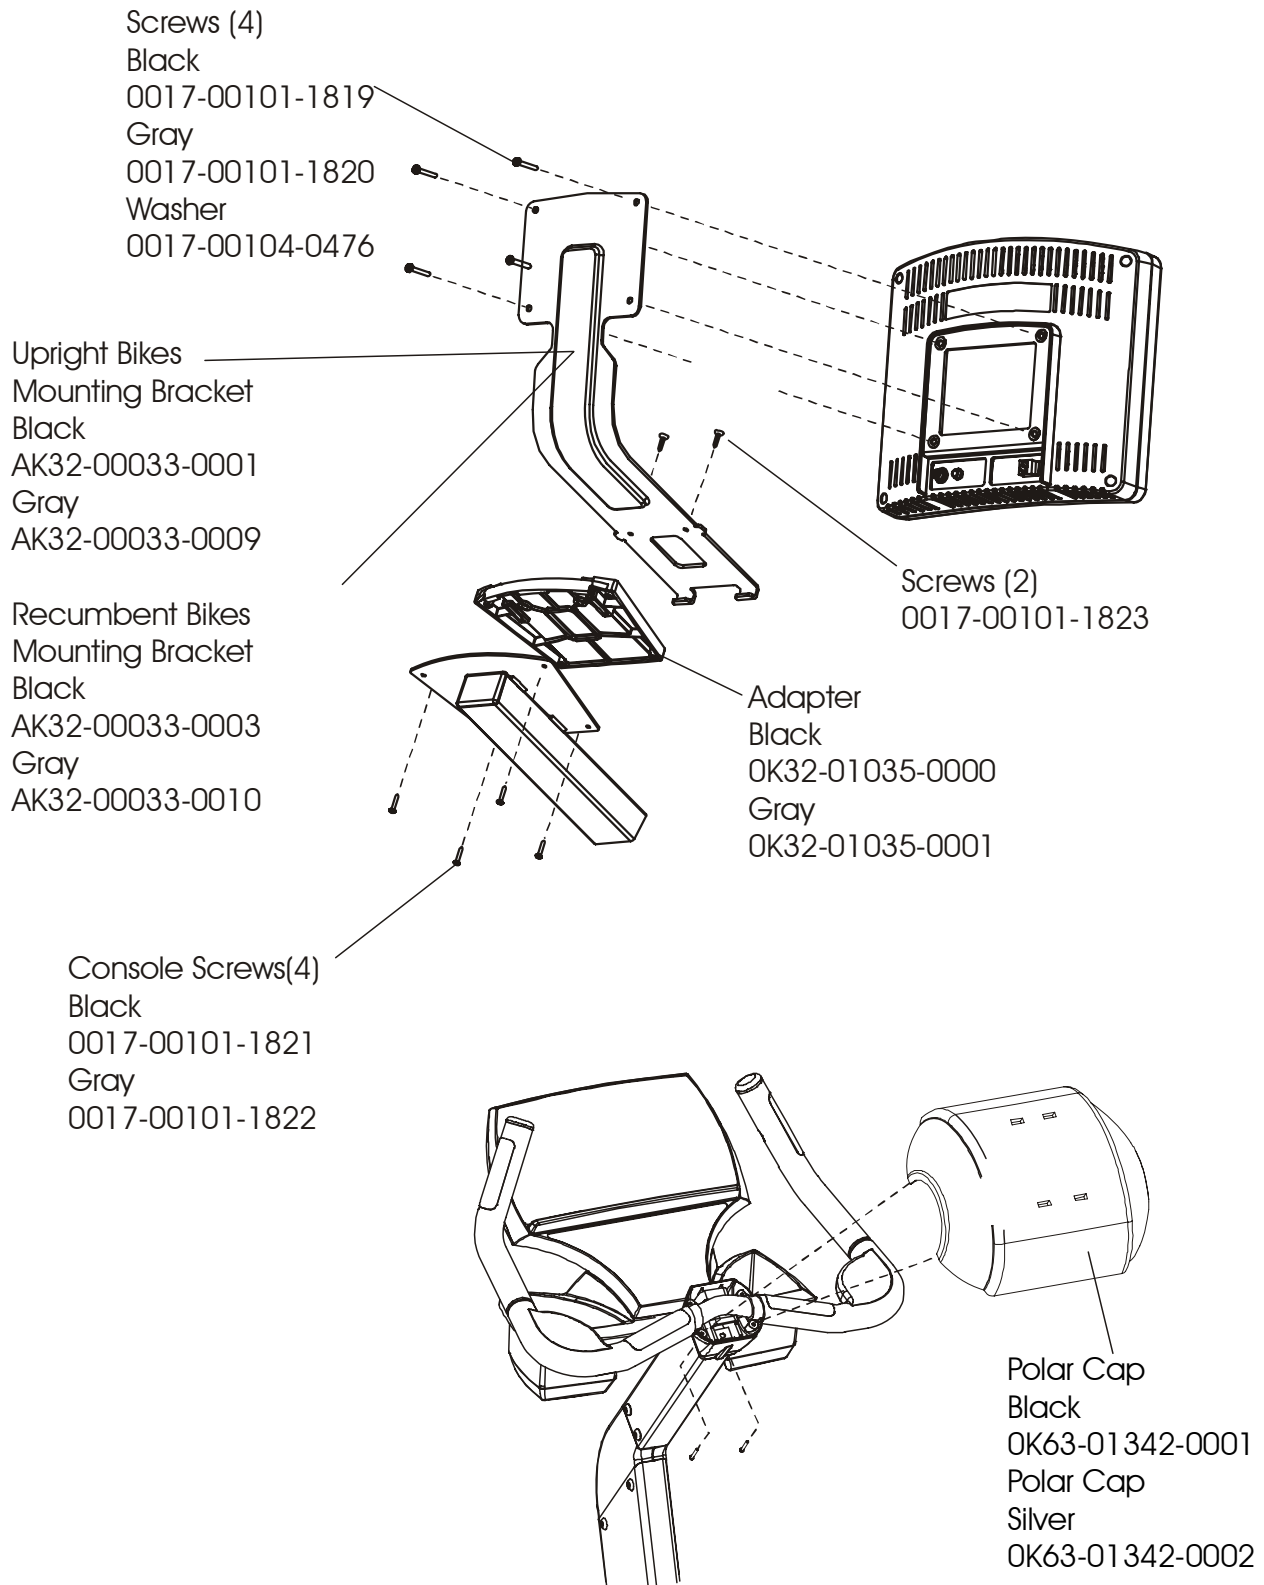

LCD 12.1-02 ENTERTAINMENT SYSTEM

Upright and Recumbent Bikes *Mounting Hardware*