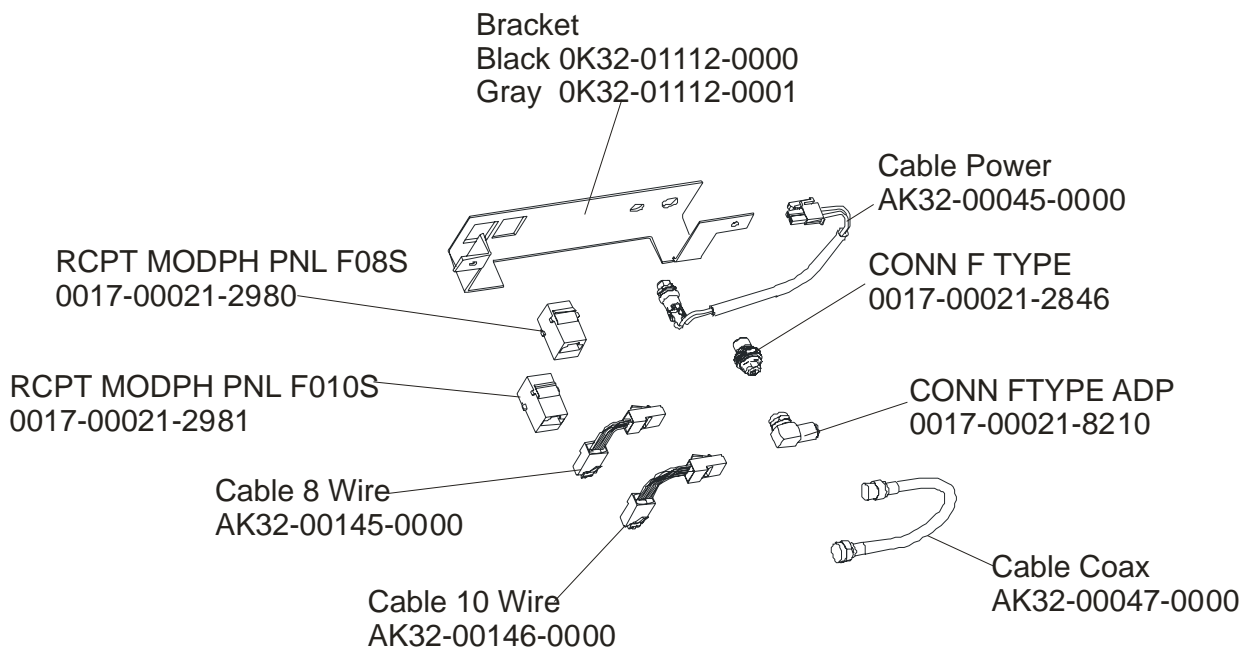

LCD 12.1-02 ENTERTAINMENT SYSTEM

LCD Components