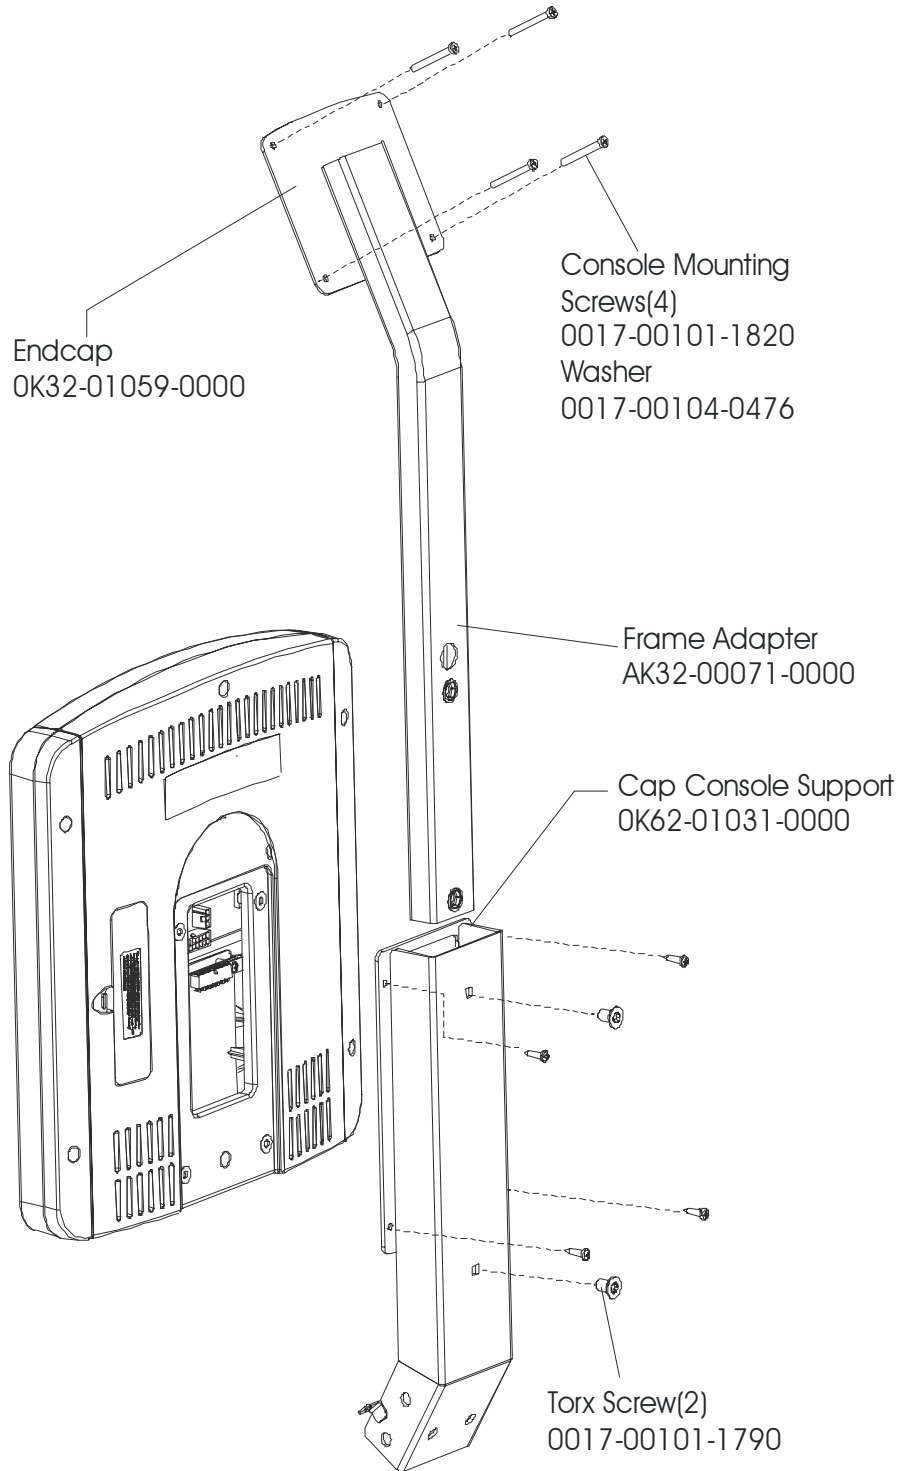

LCD 12.1-02 ENTERTAINMENT SYSTEM

Cross-Trainer (Silver) Mounting Hardware

OK62-01265-0000 BRKT: REMOTE; 93X/95Xi