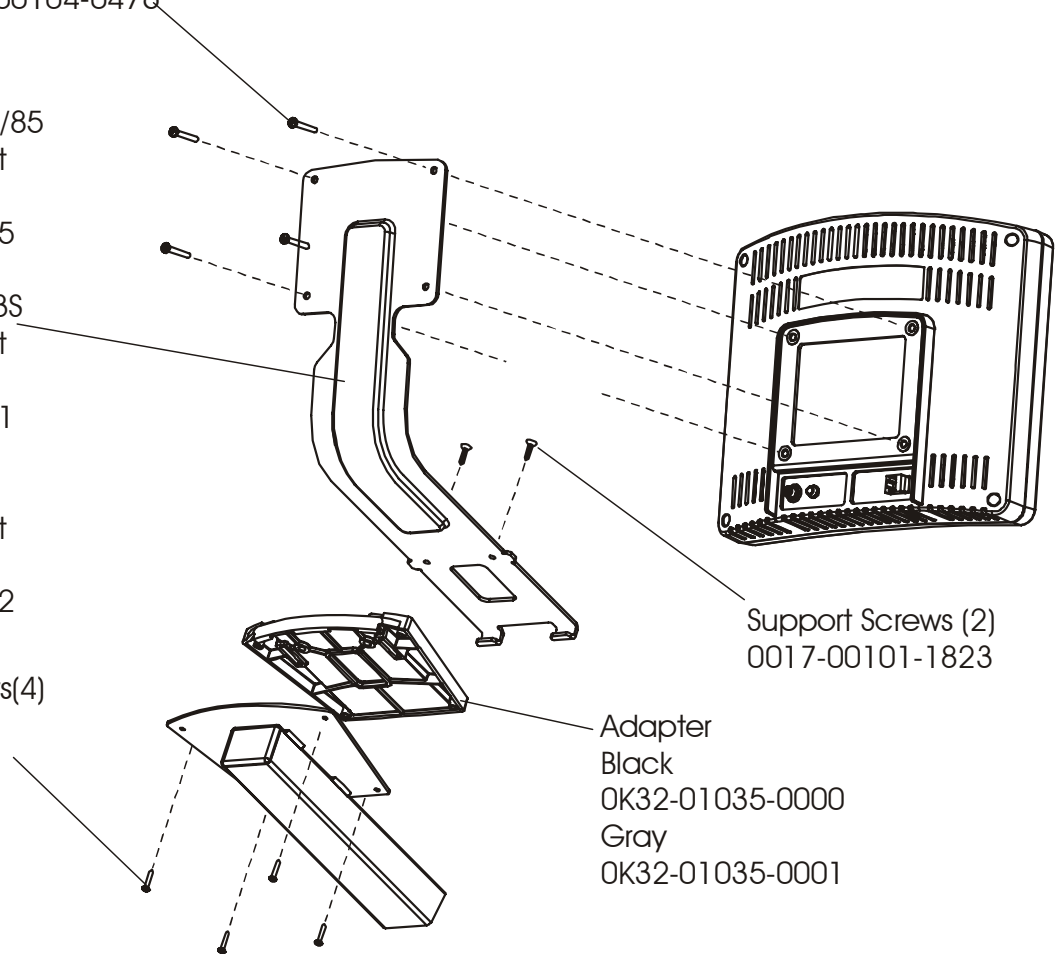

LCD 12.1-02 ENTERTAINMENT SYSTEM

Stair Climber Mounting Hardware

Mounting Screws(4)
Black
0017-00101-1819
Gray
0017-00101-1820
Washer
0017-00104-0476

Models: SC95/91/85
Mounting Bracket
Black
AK32-00033-0005

Models: 95S & 93S
Mounting Bracket
Gray
AK32-00033-0011

Model: 90S
Mounting Bracket
Black
AK32-00033-0012

Console Mounting Screws(4)
Black
0017-00101-1821
Gray
0017-00101-1822

Support Screws (2)
0017-00101-1823

Adapter
Black
OK32-01035-0000
Gray
OK32-01035-0001