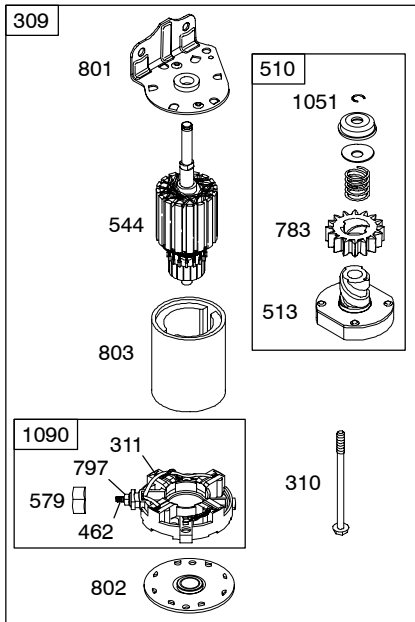

NOTE: For Replacement Starter Motor, See Reference 309.

286700

REF. NO.	PART NO.	DESCRIPTION	REF. NO.	PART NO.	DESCRIPTION	REF. NO.	PART NO.	DESCRIPTION
1	496413	Cylinder Assembly	23	693557	Flywheel (Steel Ring Gear) ----- Note -----	26	696403	Ring Set (Standard) (Used After Code Date 01060600).
2	399265	Kit-Bushing/Seal (Magneto Side)						
3	391086S	Seal-Oil (Magneto Side)			693556 Flywheel (Steel Ring Gear) Used on Type No(s). 0111, 0116, 0121, 0126, 0127, 0129, 0142, 0145, 0149, 0157, 0160, 0161, 0163, 0170, 0172, 0173, 0174, 0175, 0176, 0179, 0182, 0185, 0414, 0416, 0417, 0422, 0424, 0425, 0442, 0443, 0450, 0455, 1021, 1143, 1160, 1172, 1182, 1185, 1205, 1424, 1425, 4020, 4021, 4030, 4031, 4515, 4516 4520, 4521.			696405 Ring Set (.020" Oversize) (Used After Code Date 01060600). ----- Note -----
4	494238	Sump-Engine						499996 Ring Set (Standard) (Used Before Code Date 01060700).
5	494240	Head-Cylinder						392331 Ring Set (Standard, Chrome) (Used Before Code Date 01060700).
6	691261	Washer (Cylinder Head)						498998 Ring Set (.020" Oversize) (Used Before Code Date 01060700).
7	271866S	Gasket-Cylinder Head						
8	495735	Breather Assembly ----- Note ----- 495734 Breather Assembly Used on Type No(s). 0137, 0153, 0155, 0166, 0184, 0190, 0416, 0425, 0450, 1137, 1184, 1190, 1206, 1425, 4020, 4520.						
9	27803S	Gasket-Breather						
10	691666	Screw (Breather Assembly)						
11	692253	Tube-Breather						
12	692226	Gasket-Crankcase (.015" Thick) (Standard) ----- Note ----- ★692406 Gasket-Crankcase (.005" Thick) ★692405 Gasket-Crankcase (.009" Thick)	23B	693555	Flywheel (Rewind Start Engine)			
			24	222698S	Key-Flywheel			
			25	696397	Piston Assembly (Standard) (Used After Code Date 01060600). 696399 Piston Assembly (.020" Oversize) (Used After Code Date 01060600). 696400 Piston Assembly (.030" Oversize) (Used After Code Date 01060600). ----- Note ----- 499284 Piston Assembly (Standard) (Used Before Code Date 01060700). 499292 Piston Assembly (.020" Oversize) (Used Before Code Date 01060700).			
13	690904	Screw (Cylinder Head)						
14	691690	Stud (Cylinder Head) (Used in Positions 5 And 6)						
15	690946	Plug-Oil Drain						
15A	691680	Plug-Oil Drain						
16	693944	Crankshaft (Used After Code Date 95073100).						
16B	693653	Crankshaft (Used Before Code Date 95080100).						
20	291675S	Seal-Oil (PTO Side)						
22	692125	Screw (Crankcase Cover/Sump)						