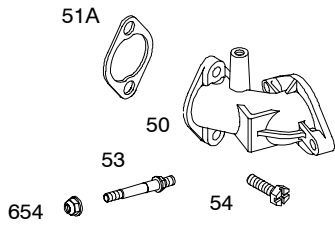

NO LONGER AVAILABLE