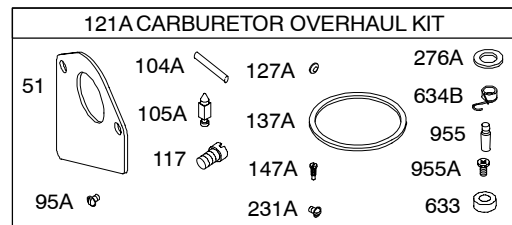

NIKKI

WALBRO

WALBRO

NIKKI