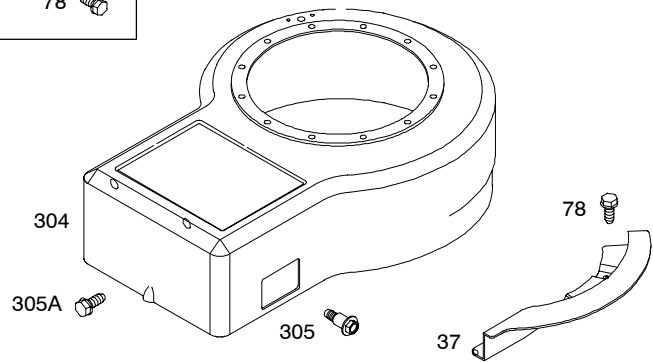

1036 EMISSIONS LABEL