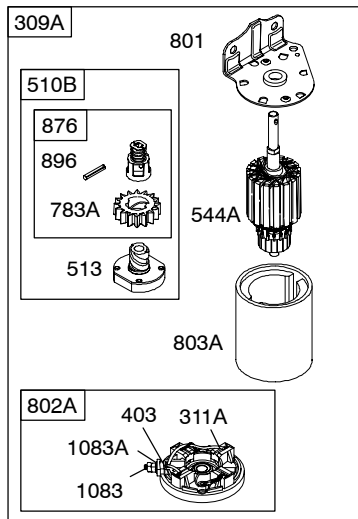

NOTE: For Replacement Starter Motor, See Reference 309.

286700

REF. NO.	PART NO.	DESCRIPTION	REF. NO.	PART NO.	DESCRIPTION	REF. NO.	PART NO.	DESCRIPTION
1	496413	Cylinder Assembly	23	693557	Flywheel (Steel Ring Gear) ----- Note -----	26	696403	Ring Set (Standard) (Used After Code Date 01060600).
2	399265	Kit-Bushing/Seal (Magneto Side)						
3	391086S	Seal-Oil (Magneto Side)			693556 Flywheel (Steel Ring Gear) Used on Type No(s). 0111, 0116, 0121, 0126, 0127, 0129, 0142, 0145, 0149, 0157, 0160, 0161, 0163, 0170, 0172, 0173, 0174, 0175, 0176, 0179, 0182, 0185, 0414, 0416, 0417, 0422, 0424, 0425, 0442, 0443, 0450, 0455, 1021, 1143, 1160, 1172, 1182, 1185, 1205, 1424, 1425, 4020, 4021, 4030, 4031, 4515, 4516 4520, 4521.			696405 Ring Set (.020" Oversize) (Used After Code Date 01060600). ----- Note -----
4	494238	Sump-Engine						499996 Ring Set (Standard) (Used Before Code Date 01060700).
5	494240	Head-Cylinder						392331 Ring Set (Standard, Chrome) (Used Before Code Date 01060700).
6	691261	Washer (Cylinder Head)						498998 Ring Set (.020" Oversize) (Used Before Code Date 01060700).
7	271866S	Gasket-Cylinder Head						
8	495735	Breather Assembly ----- Note ----- 495734 Breather Assembly Used on Type No(s). 0137, 0153, 0155, 0166, 0184, 0190, 0416, 0425, 0450, 1137, 1184, 1190, 1206, 1425, 4020, 4520.						
9	27803S	Gasket-Breather						
10	691666	Screw (Breather Assembly)						
11	692253	Tube-Breather						
12	692226	Gasket-Crankcase (.015" Thick) (Standard) ----- Note ----- ★692406 Gasket-Crankcase (.005" Thick) ★692405 Gasket-Crankcase (.009" Thick)	23B	693555	Flywheel (Rewind Start Engine)			
			24	222698S	Key-Flywheel			
			25	696397	Piston Assembly (Standard) (Used After Code Date 01060600). 696399 Piston Assembly (.020" Oversize) (Used After Code Date 01060600). 696400 Piston Assembly (.030" Oversize) (Used After Code Date 01060600). ----- Note ----- 499284 Piston Assembly (Standard) (Used Before Code Date 01060700). 499292 Piston Assembly (.020" Oversize) (Used Before Code Date 01060700).			
13	690904	Screw (Cylinder Head)						
14	691690	Stud (Cylinder Head) (Used in Positions 5 And 6)						
15	690946	Plug-Oil Drain						
15A	691680	Plug-Oil Drain						
16	693944	Crankshaft (Used After Code Date 95073100).						
16B	693653	Crankshaft (Used Before Code Date 95080100).						
20	291675S	Seal-Oil (PTO Side)						
22	692125	Screw (Crankcase Cover/Sump)						