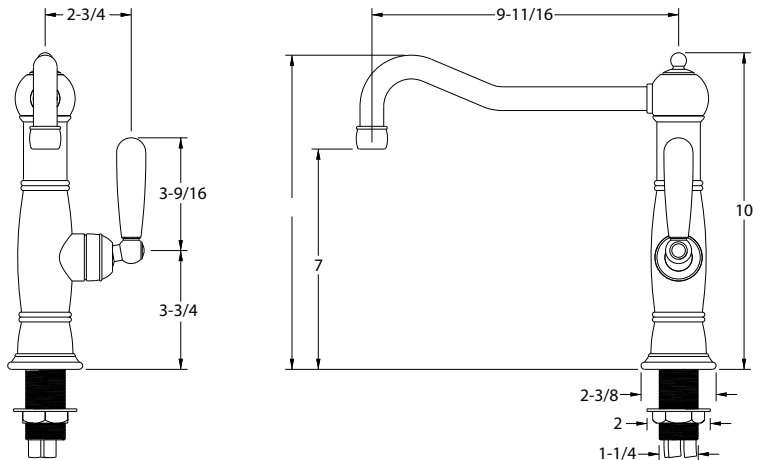

### FEATURES

- Solid brass body
- Ceramic disc cartridge
- Color coded hot & cold supply lines
- Reversible mounting hardware adapts to thick or thin mounting surfaces
- 2.2 G.P.M. flow rate
- Installation in a 1-3/8" hole

### PRODUCT SPECIFICATION

Kitchen faucet to include single lever handle with solid brass body and ceramic disc cartridge. Faucet dimensions to be as follows: Reach: 9-11/16"; Spout Height: 7". Hot and cold supply lines to be color coded. Reversible mounting hardware to adapt to thick or thin mounting surfaces. Kitchen faucet to be BLANCOTERRA™ Single Lever without side spray, Model 157-142-\_\_\_\_\_ in \_\_\_\_\_ finish.

### NOMINAL DIMENSIONS

MODEL	REACH	SPOUT HEIGHT	FAUCET HEIGHT
157-142	9-11/16	7	10