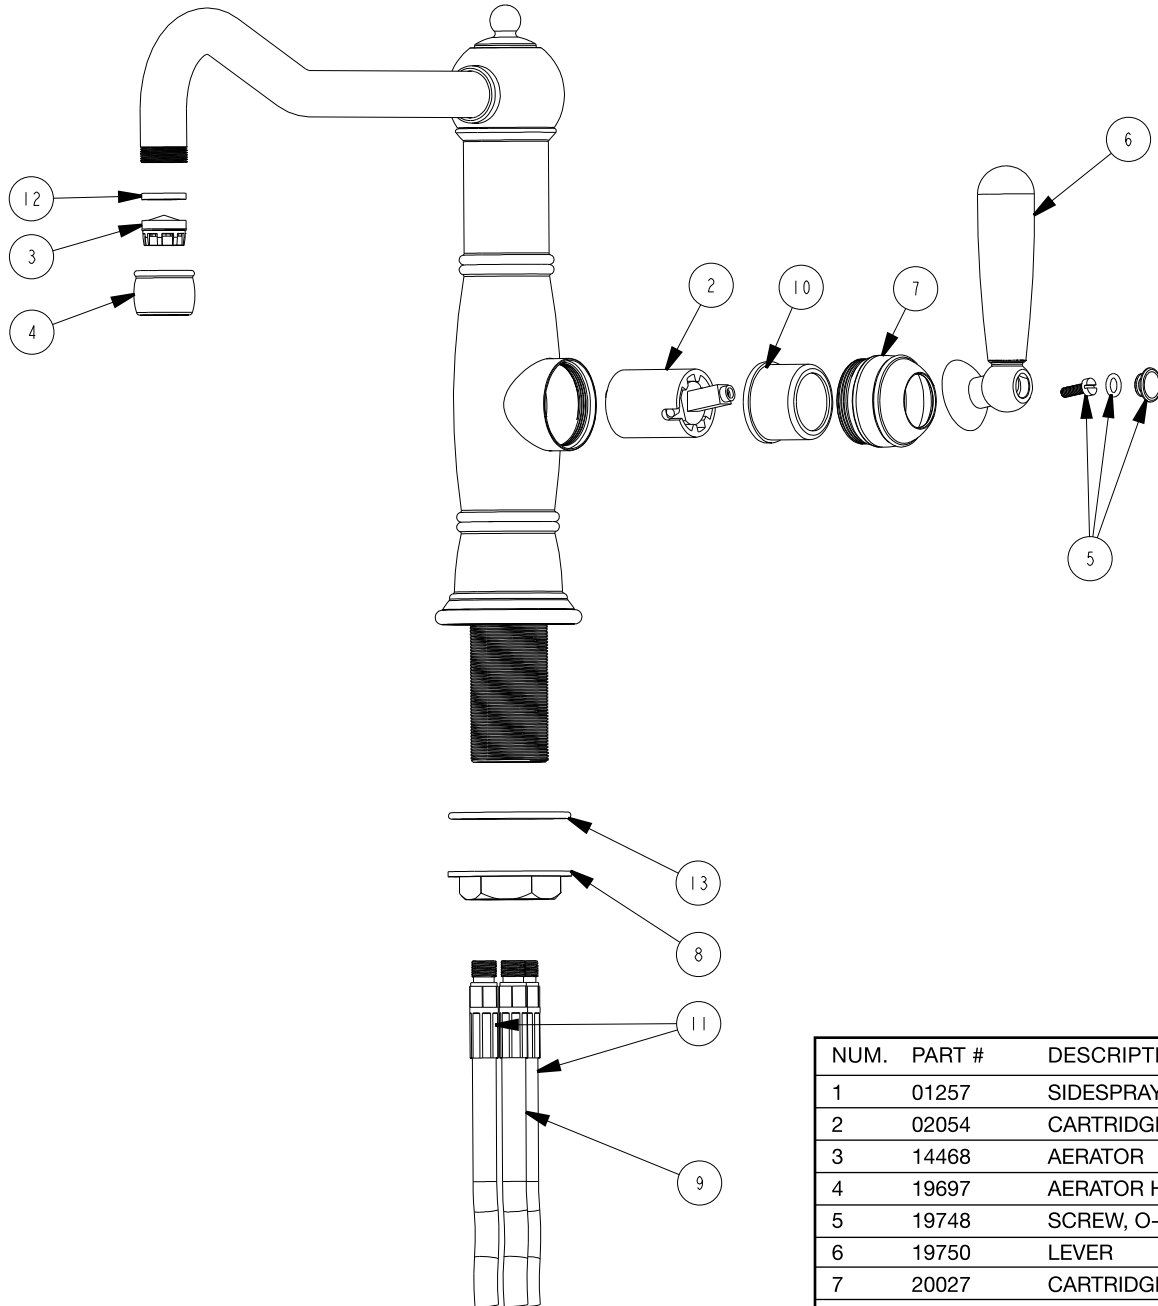

BLANCOTERRA™ SINGLE LEVER

MODEL 157-142

NUM.	PART #	DESCRIPTION
1	01257	SIDESPRAY
2	02054	CARTRIDGE
3	14468	AERATOR
4	19697	AERATOR HOUSING
5	19748	SCREW, O-RING & CAP
6	19750	LEVER
7	20027	CARTRIDGE NUT
8	20083	NUT
9	20087	FLEX HOSE
10	20183	CARTRIDGE RETAINER
11	20190	FLEX HOSE
12	91390	RUBBER WASHER
13	91794	O-RING