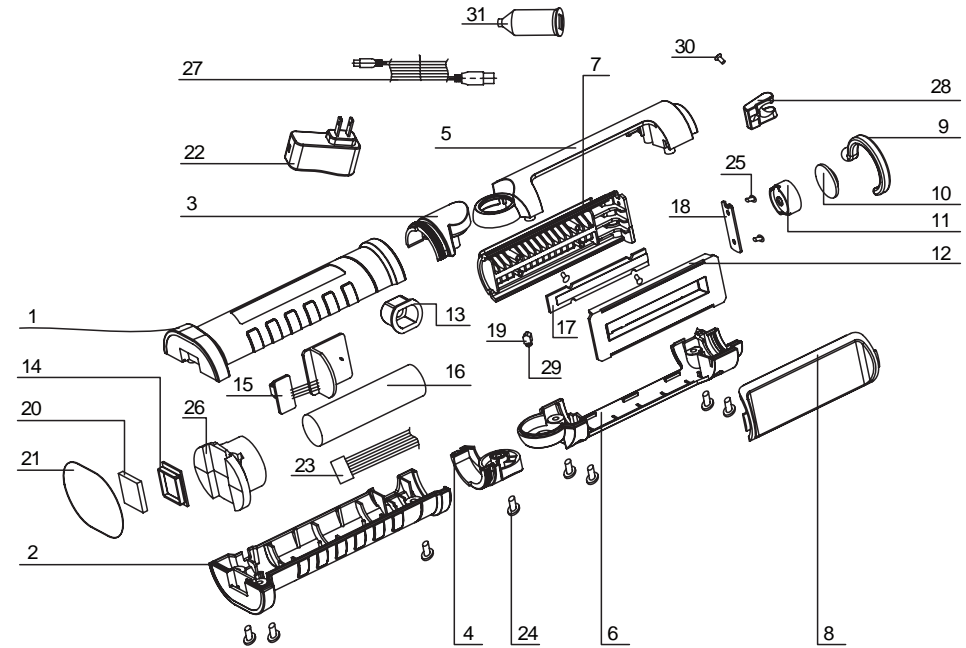

Specifications

- Main Bulb: 3-Watt single strip COB LED
- Brightness: 200-250 lumens
- Top Bulb: 2.4-Watt ultraviolet LED
- UV Range: 395-410nm
- Battery: 3.7V 2200mAh lithium-ion rechargeable
- Run Time: Up to 3-hours continuous
- Length: 10-1/2"
- Weight: 0.60 lbs.

Made in China to ATD Tools, Inc. Specifications
Visit us at www.atdtools.com

SABER®

ATD-80305

ITEM#	ORDERING PART#	PART DESCRIPTION
1	PRT80304-01	RIGHT HANDLE
2	PRT80304-02	LEFT HANDLE
3	PRT80304-03	RIGHT JOINT HALF
4	PRT80304-04	LEFT JOINT HALF
5	PRT80304-05	RIGHT LENS HOUSING
6	PRT80304-06	LEFT LENS HOUSING
7	PRT80304-07	BACK HOUSING
8	PRT80304-08	FRONT LENS
9	PRT80305-09	TOP HOOK
10	PRT80304-10	TOP LENS
11	PRT80304-11	TOP COVER
12	PRT80304-12	REFLECTOR
13	PRT80305-13	SWITCH COVER
14	PRT80304-14	MAGNET BASE
15	PRT80304-15	SWITCH PCBA W/USB
16	PRT80304-16	LHON BATTERY

ITEM#	ORDERING PART#	PART DESCRIPTION
17	PRT80304-17	COB LED
18	PRT80305-18	TOP PCBA WITH UV LED
19	PRT80304-19-29	GEAR TOOTH & SPRING
20	PRT80304-20	SQUARE MAGNET
21	PRT80304-21	MAGNET LABEL
22	PRT80304-22	AC ADAPTOR
23	PRT80304-23	WIRE
24	PRT80304-24	SCREW
25	PRT80304-25	SCREW
26	PRT80304-26	COUNTERWEIGHT
27	PRT80304-27	USB CORD
28	PRT80304-28	TOP HOOK MOUNT
29	PRT80304-19-29	GEAR TOOTH & SPRING
30	PRT80304-30	SCREW
31	PRT80304-31	DC ADAPTOR