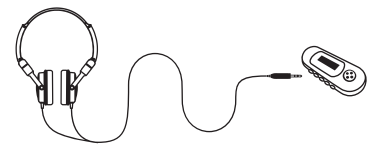

LISTEN ANYWHERE

A portable, folding design allows your music to keep up with your lifestyle.

REAL ALUMINUM

Real aluminum finish reminiscent of DJ turntable styling.

LISTEN LONG

Listen in comfort with a lightweight frame and soft, plush earpads.

FOCUS ON WHAT MATTERS

A closed, on-ear design minimizes outside noise so you can focus on what matters—the music.

PLUG INTO YOUR MP3 OR OTHER PORTABLE AUDIO PLAYER

Compatible with most MP3/portable audio devices including the latest generation iPhone® and iPod.**