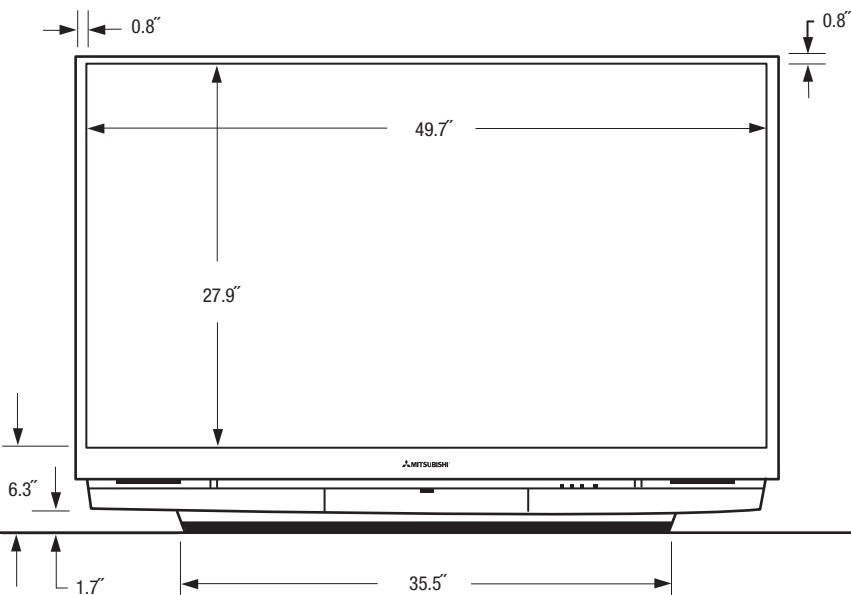

WD-57734

1080p DLP® HDTV

OVERALL DIMENSIONS (Approx.)

Height	Width	Depth	TV Weight	Power Consumption
35.0"	51.3"	14.6"	62.4 lbs	265 W

BACK PANEL

TOP

FRONT

LEFT SIDE

Note: Illustrations not necessarily to scale.

Descriptions and specifications subject to change without notice. The dimensions are approximate for general information when deciding the locations and placements of the product. When creating a custom-built environment for this product, please take exact measurements from the specific unit to be installed before doing any finished carpentry. When installing the unit, allow for air circulation, ventilation, and variations due to manufacturing tolerances. The cosmetic appearance of the product may vary from that depicted here. Not responsible for typographical or printed errors.

DLP is a registered trademark of Texas Instruments. HDMI, the HDMI logo and High-Definition Multimedia Interface are trademarks or registered trademarks of HDMI Licensing LLC. All other brand, product names and marks are trademarks, registered trademarks or service marks of their respective holders.