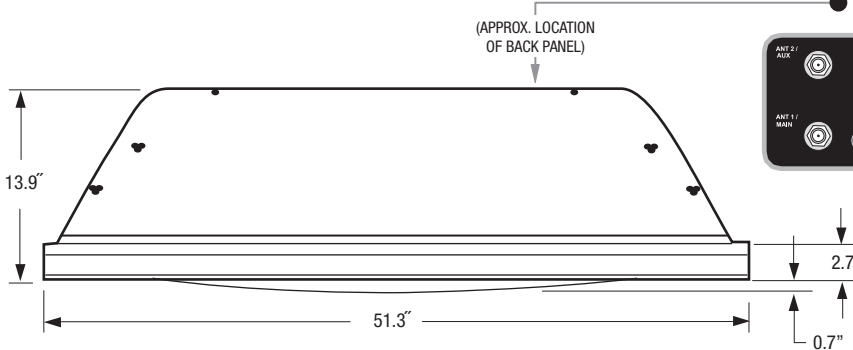

WD-57734

1080p DLP® HDTV

OVERALL DIMENSIONS (Approx.)

Height	Width	Depth	TV Weight	Power Consumption
35.0"	51.3"	14.6"	62.4 lbs	265 W

BACK PANEL

TOP

FRONT

LEFT SIDE

Note: Illustrations not necessarily to scale.

Descriptions and specifications subject to change without notice. The dimensions are approximate for general information when deciding the locations and placements of the product. When creating a custom-built environment for this product, please take exact measurements from the specific unit to be installed before doing any finished carpentry. When installing the unit, allow for air circulation, ventilation, and variations due to manufacturing tolerances. The cosmetic appearance of the product may vary from that depicted here. Not responsible for typographical or printed errors.

DLP is a registered trademark of Texas Instruments. HDMI, the HDMI logo and High-Definition Multimedia Interface are trademarks or registered trademarks of HDMI Licensing LLC. All other brand, product names and marks are trademarks, registered trademarks or service marks of their respective holders.