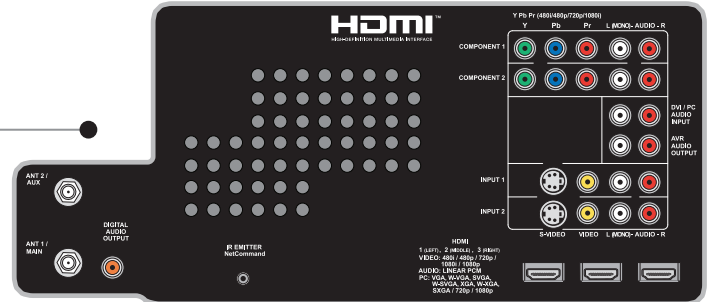

WD-57734

1080p DLP® HDTV

OVERALL DIMENSIONS (Approx.)

Height	Width	Depth	TV Weight	Power Consumption
35.0"	51.3"	14.6"	62.4 lbs	265 W

BACK PANEL