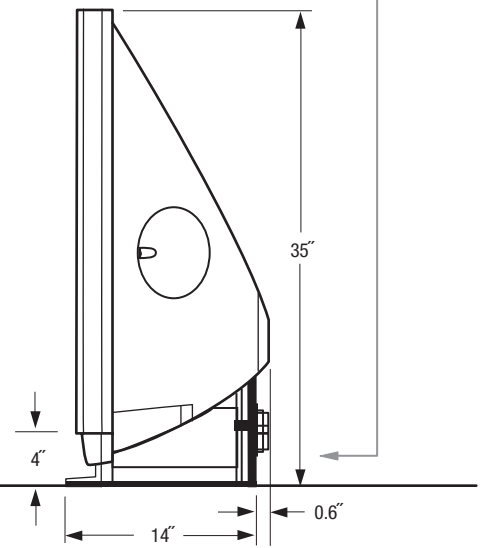

LEFT SIDE

Note: Illustrations not necessarily to scale.

Descriptions and specifications subject to change without notice. The dimensions are approximate for general information when deciding the locations and placements of the product. When creating a custom-built environment for this product, please take exact measurements from the specific unit to be installed before doing any finished carpentry. When installing the unit, allow for air circulation, ventilation, and variations due to manufacturing tolerances. The cosmetic appearance of the product may vary from that depicted here. Not responsible for typographical or printed errors.

DLP is a registered trademark of Texas Instruments. HDMI, the HDMI logo and High-Definition Multimedia Interface are trademarks or registered trademarks of HDMI Licensing LLC. All other brand, product names and marks are trademarks, registered trademarks or service marks of their respective holders.