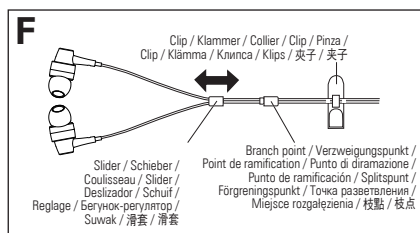

### Accessories

Check that the following parts are supplied with the product.

- ① Owner's Manual ..... 1
- ② Service station list ..... 1
- ③ Ear pieces (S/L size) (☞ A) ..... 2 pcs. / 1 size  
(M size ear pieces are pre-fitted on the headphones.)
- ④ Foam ear pieces (☞ B) ..... 2
- ⑤ Extension cable (Cable length 0.8m) (☞ C) ..... 1
- ⑥ Clip (☞ D) ..... 1
- ⑦ Carrying Case (☞ G) ..... 1