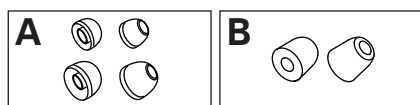

### Accessories

Check that the following parts are supplied with the product.

- ① Owner's Manual ..... 1
- ② Service station list ..... 1
- ③ Ear pieces (S/L size) (☞ A) ..... 2 pcs. / 1 size  
(M size ear pieces are pre-fitted on the headphones.)
- ④ Foam ear pieces (☞ B) ..... 2
- ⑤ Extension cable (Cable length 0.8m) (☞ C) ..... 1
- ⑥ Clip (☞ D) ..... 1
- ⑦ Carrying Case (☞ G) ..... 1