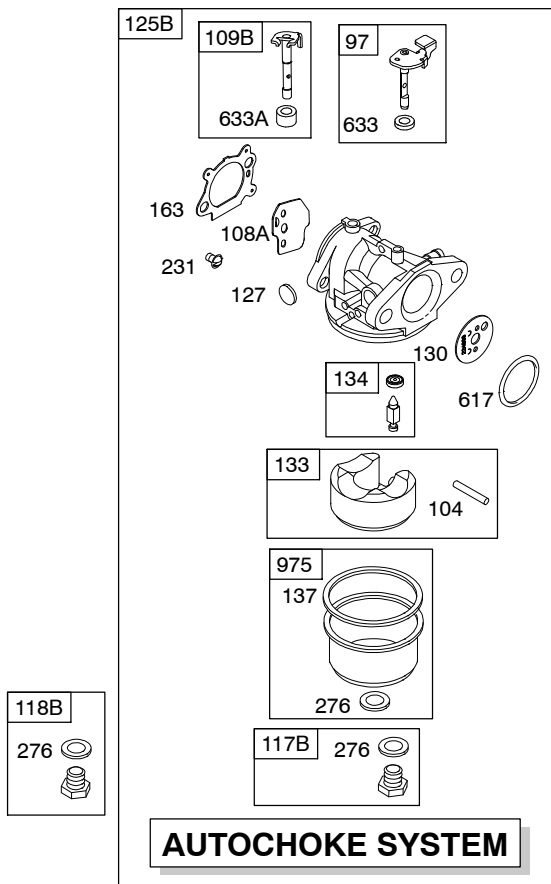

122K00

Illustrated Parts List

Model Series

122K00

TYPE NUMBERS
0006 through 3113.

TABLE OF CONTENTS

Alternator	6
Air Cleaner	4
Blower Housing/Shrouds	5
Camshaft	2
Carburetor	3
Controls	4
Crankshaft	2
Cylinder	2
Electric Starter	6
Electrical	6
Engine Sump	2
Exhaust System	4
Flywheel	6
Flywheel Brake	6
Fuel Supply	3
Governor Spring	4
Ignition	6
Kits/Gaskets	2 & 3
Lubrication	2
Piston Group	2
Rewind Starter	5
Valves	2

122K00

1319 WARNING LABEL

REQUIRED when replacing parts with warning labels affixed.

1058 OPERATOR'S MANUAL

1330 REPAIR MANUAL

1019 LABEL KIT

1095 VALVE GASKET SET

358 ENGINE GASKET SET

Illustrations cover a range of engines. Parts shown without corresponding text may not be used on your specific engine.
 5053-2 Assemblies include all parts shown in frames. 07/09/2008

Illustrations cover a range of engines. Parts shown without corresponding text may not be used on your specific engine.
5053-4 Assemblies include all parts shown in frames. **07/09/2008**