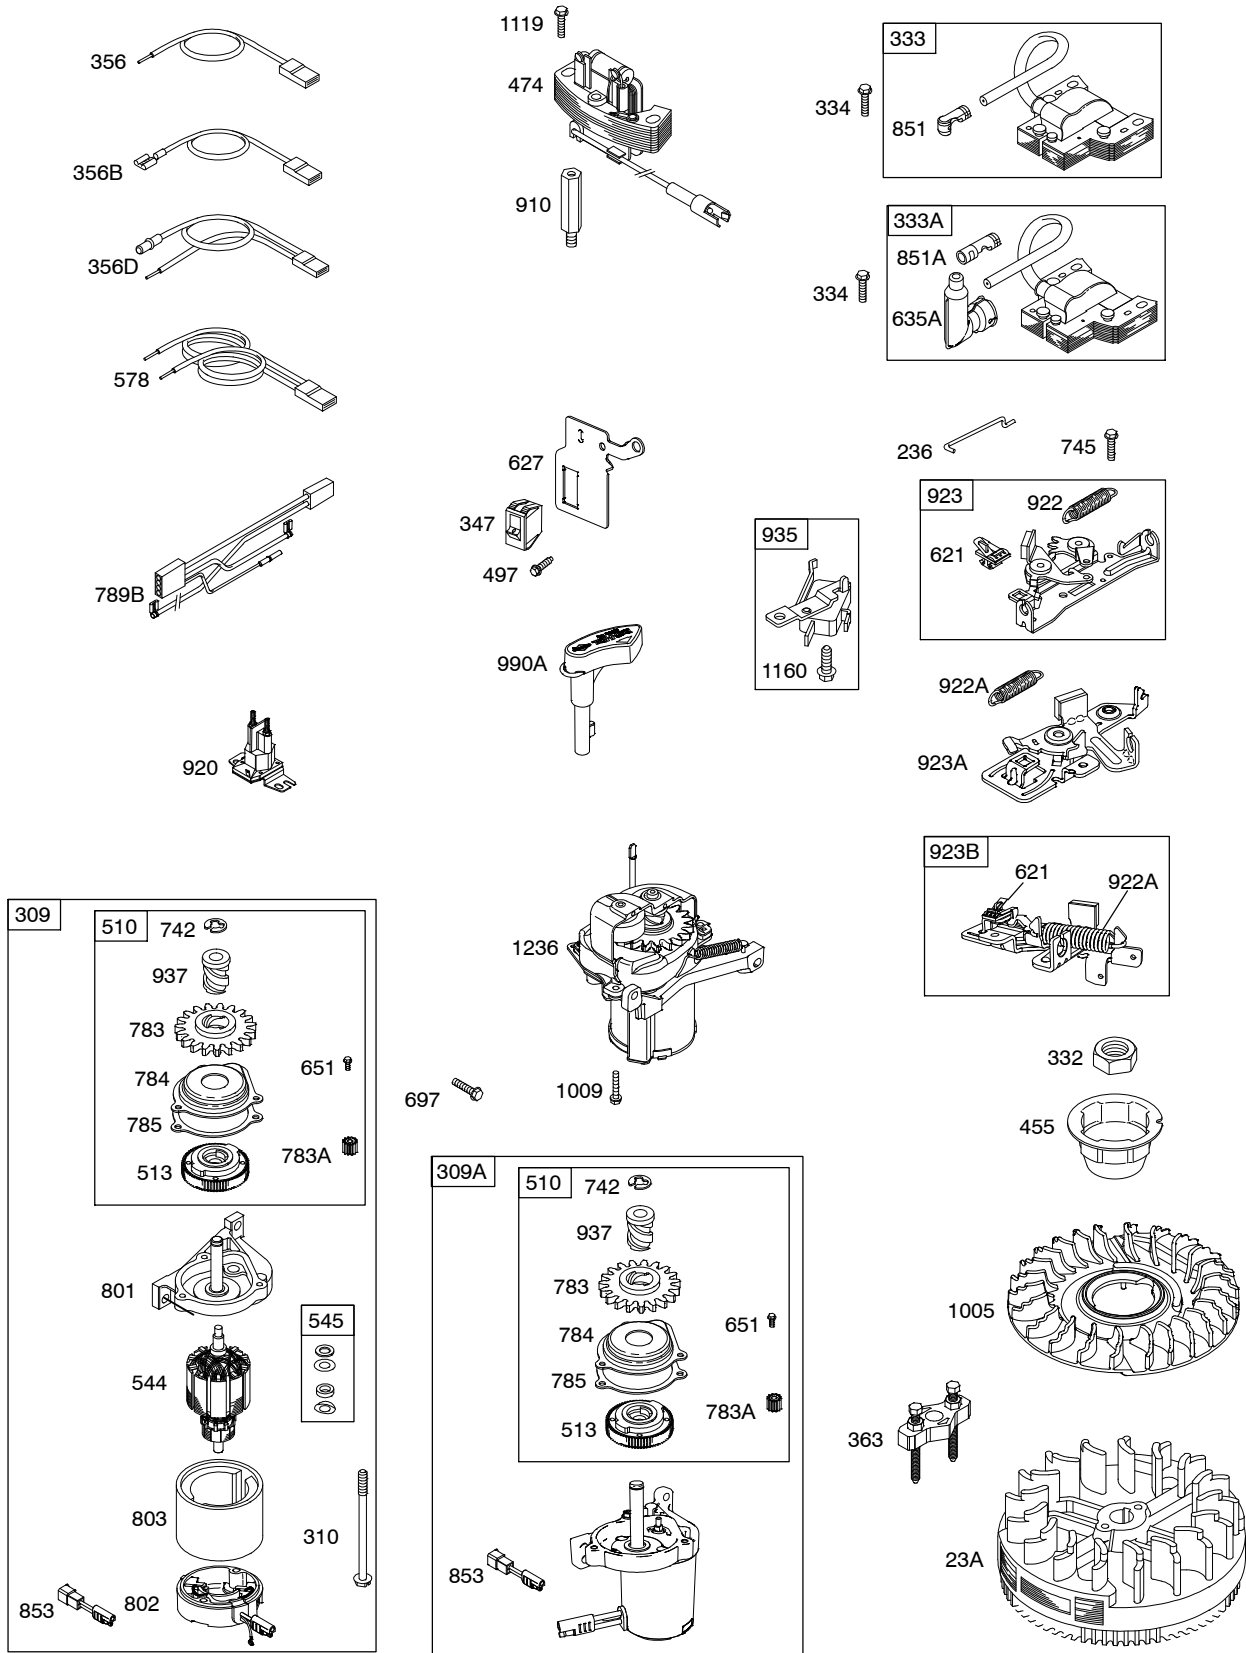

122K00

Illustrations cover a range of engines. Parts shown without corresponding text may not be used on your specific engine.
5053-6 Assemblies include all parts shown in frames. 07/09/2008

REF. NO.	PART NO.	DESCRIPTION	REF. NO.	PART NO.	DESCRIPTION	REF. NO.	PART NO.	DESCRIPTION
1	697322	Cylinder Assembly	16	691451	Crankshaft	22	691092	Screw (Crankcase Cover/ Sump)
2	399269	Kit-Bushing/Seal (Magneto Side)			----- Note -----			
3	★299819S	Seal-Oil (Magneto Side)			691455 Crankshaft Used on Type No(s). 0006, 0018, 0113, 0122, 0149, 0150, 0152, 0153, 0154, 0217, 0290, 0309, 0329, 0356, 0412, 0518, 3112, 3113.	23A	691987	Flywheel
4	493279	Sump-Engine ----- Note ----- 696340 Sump-Engine Used on Type No(s). 0116. 498983 Sump-Engine Used on Type No(s). 0006, 0131, 0154, 3112, 3113. 696294 Sump-Engine Used on Type No(s). 0302.			691450 Crankshaft Used on Type No(s). 0025, 0101, 0340, 0341, 0525, 0572, 0573, 0574, 0577, 0623, 0627, 0628, 0633, 0640, 0680.			----- Note ----- 691992 Flywheel Used on Type No(s). 0006, 0114, 0115, 0126, 0129, 0131, 0132, 0134, 0135, 0137, 0138, 0139, 0141, 0154, 0158, 0169, 0217, 0356, 0412, 2349, 3112, 3113. 696291 Flywheel Used on Type No(s). 0302.
4A	493365	Sump-Engine (Auxiliary PTO)			691452 Crankshaft Used on Type No(s). 0016, 0141, 0516.	24	222698S	Key-Flywheel
5	691160	Head-Cylinder			691454 Crankshaft Used on Type No(s). 0117, 0119.	25	795429	Piston Assembly (Standard) (Used After Code Date 07090300).
7	★∅692249	Gasket-Cylinder Head			696009 Crankshaft Used on Type No(s). 0171, 0172.			----- Note -----
8	695250	Breather Assembly			691482 Crankshaft Used on Type No(s). 2329, 2334.			791097 Piston Assembly (Standard) (Used Before Code Date 07090400).
9	★∅696125	Gasket-Breather			694849 Crankshaft Used on Type No(s). 0126, 0134, 0158, 2349.			795430 Piston Assembly (.020" Oversize) (Used After Code Date 07090300).
10	691125	Screw (Breather Assembly)			692717 Crankshaft Used on Type No(s). 0131.			791326 Piston Assembly (.020" Oversize) (Used After Code Date 04102100 and Before Code Date 07040400).
11	691781	Tube-Breather			694850 Crankshaft Used on Type No(s). 0132, 0135, 0139.			697341 Piston Assembly (.020" Oversize) (Used Before Code Date 04102200).
12	★692232	Gasket-Crankcase			694478 Crankshaft Used on Type No(s). 0353.			
13	690912	Screw (Cylinder Head)						
15	691680	Plug-Oil Drain (Square Socket)						
15A	691093	Plug-Oil Drain (Hex Socket)						
			20	★399781S	Seal-Oil (PTO Side)			
			20A	★691952	Seal-Oil (PTO Side) (Auxiliary PTO)			

★ Included in Engine Gasket Set-Ref. No.358.

● Included in Carburetor Overhaul Kit-Ref. No. 121.

◆ Included in Carburetor Gasket Set-Ref. No. 977.

∅ Included in Valve Gasket Set-Ref. No 1095.

Illustrations cover a range of engines. Parts shown without corresponding text may not be used on your specific engine.