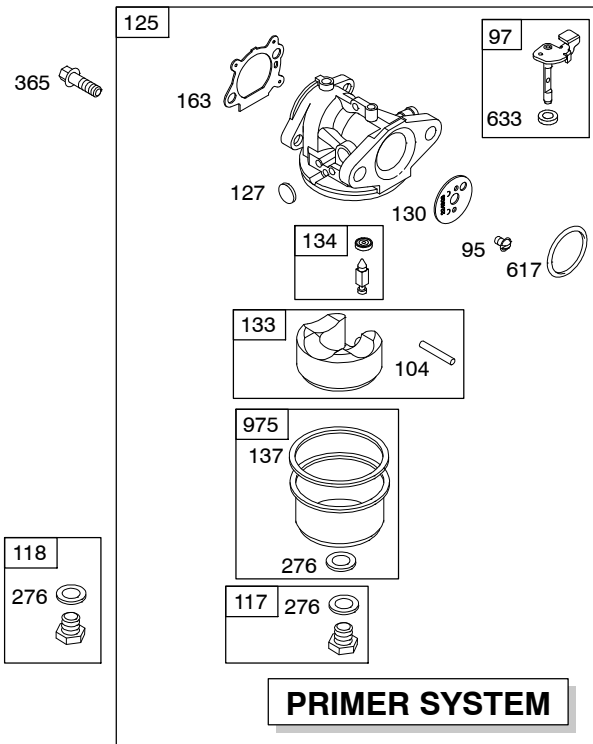

122K00

Illustrated Parts List

Model Series

122K00

TYPE NUMBERS
0006 through 3113.

TABLE OF CONTENTS

Alternator	6
Air Cleaner	4
Blower Housing/Shrouds	5
Camshaft	2
Carburetor	3
Controls	4
Crankshaft	2
Cylinder	2
Electric Starter	6
Electrical	6
Engine Sump	2
Exhaust System	4
Flywheel	6
Flywheel Brake	6
Fuel Supply	3
Governor Spring	4
Ignition	6
Kits/Gaskets	2 & 3
Lubrication	2
Piston Group	2
Rewind Starter	5
Valves	2

122K00

1319 WARNING LABEL

REQUIRED when replacing parts with warning labels affixed.

1058 OPERATOR'S MANUAL

1330 REPAIR MANUAL

1019 LABEL KIT

1095 VALVE GASKET SET

358 ENGINE GASKET SET

Illustrations cover a range of engines. Parts shown without corresponding text may not be used on your specific engine.
 5053-2 Assemblies include all parts shown in frames. 07/09/2008

Illustrations cover a range of engines. Parts shown without corresponding text may not be used on your specific engine.
5053-4 Assemblies include all parts shown in frames. **07/09/2008**