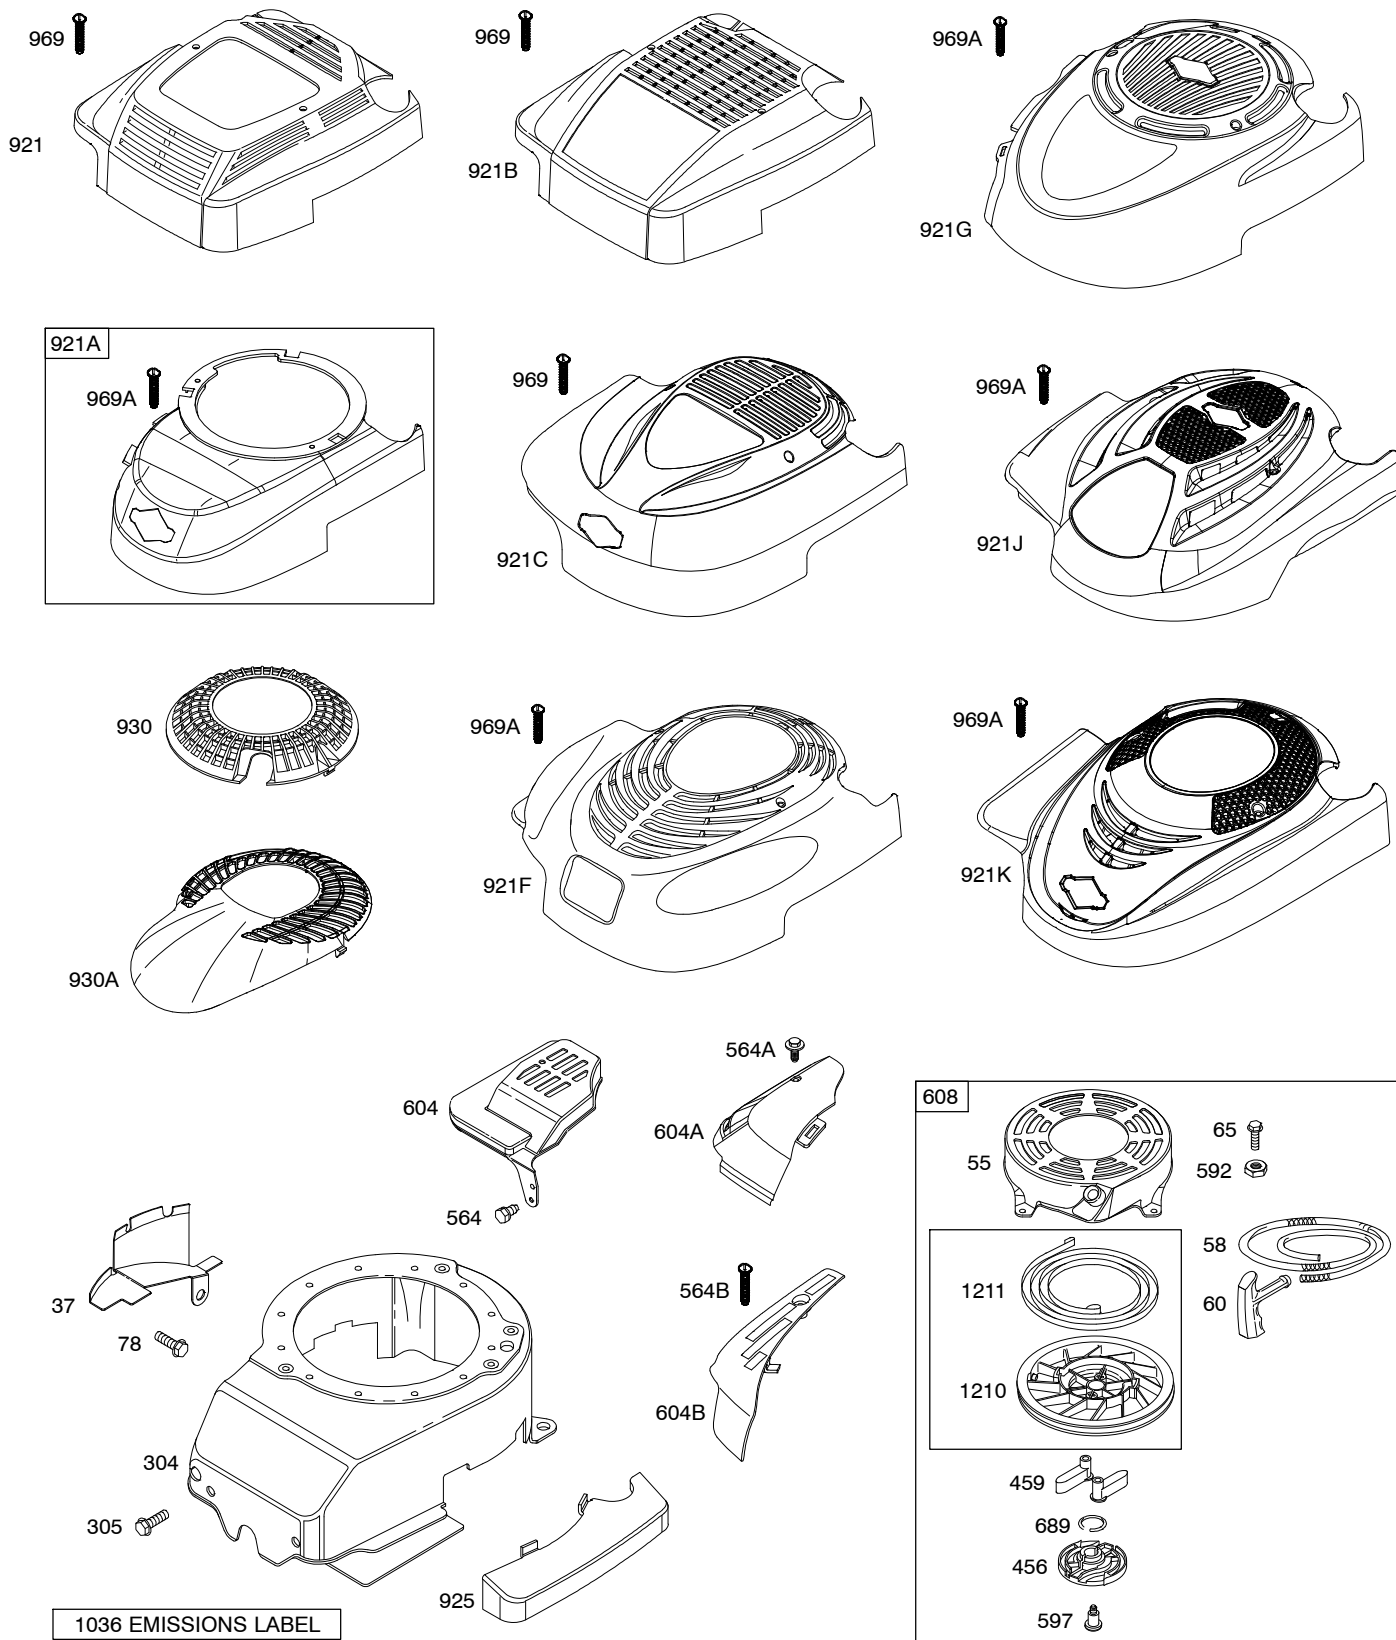

122K00

Illustrated Parts List

Model Series

122K00

TYPE NUMBERS
0006 through 3113.

TABLE OF CONTENTS

Alternator	6
Air Cleaner	4
Blower Housing/Shrouds	5
Camshaft	2
Carburetor	3
Controls	4
Crankshaft	2
Cylinder	2
Electric Starter	6
Electrical	6
Engine Sump	2
Exhaust System	4
Flywheel	6
Flywheel Brake	6
Fuel Supply	3
Governor Spring	4
Ignition	6
Kits/Gaskets	2 & 3
Lubrication	2
Piston Group	2
Rewind Starter	5
Valves	2

122K00

1319 WARNING LABEL

REQUIRED when replacing parts with warning labels affixed.

1058 OPERATOR'S MANUAL

1330 REPAIR MANUAL

1019 LABEL KIT

1095 VALVE GASKET SET

358 ENGINE GASKET SET

Illustrations cover a range of engines. Parts shown without corresponding text may not be used on your specific engine.
 5053-2 Assemblies include all parts shown in frames. 07/09/2008

Illustrations cover a range of engines. Parts shown without corresponding text may not be used on your specific engine.
5053-4 Assemblies include all parts shown in frames. **07/09/2008**