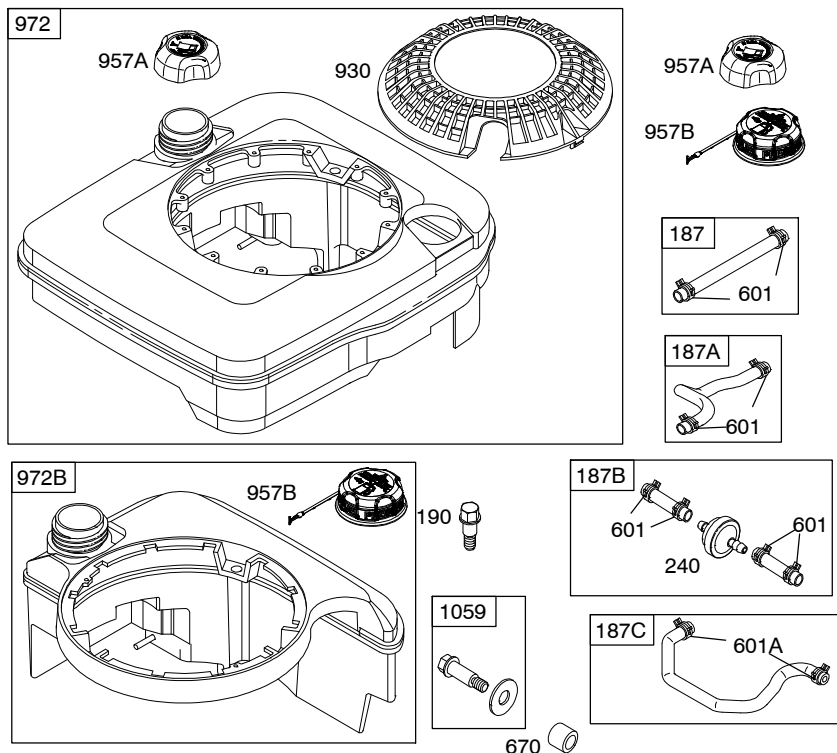

122K00

1319 WARNING LABEL

REQUIRED when replacing parts with warning labels affixed.

1058 OPERATOR'S MANUAL

1330 REPAIR MANUAL

1019 LABEL KIT

1095 VALVE GASKET SET

358 ENGINE GASKET SET

Illustrations cover a range of engines. Parts shown without corresponding text may not be used on your specific engine.
 5053-2 Assemblies include all parts shown in frames. 07/09/2008

Illustrations cover a range of engines. Parts shown without corresponding text may not be used on your specific engine.
5053-4 Assemblies include all parts shown in frames. **07/09/2008**