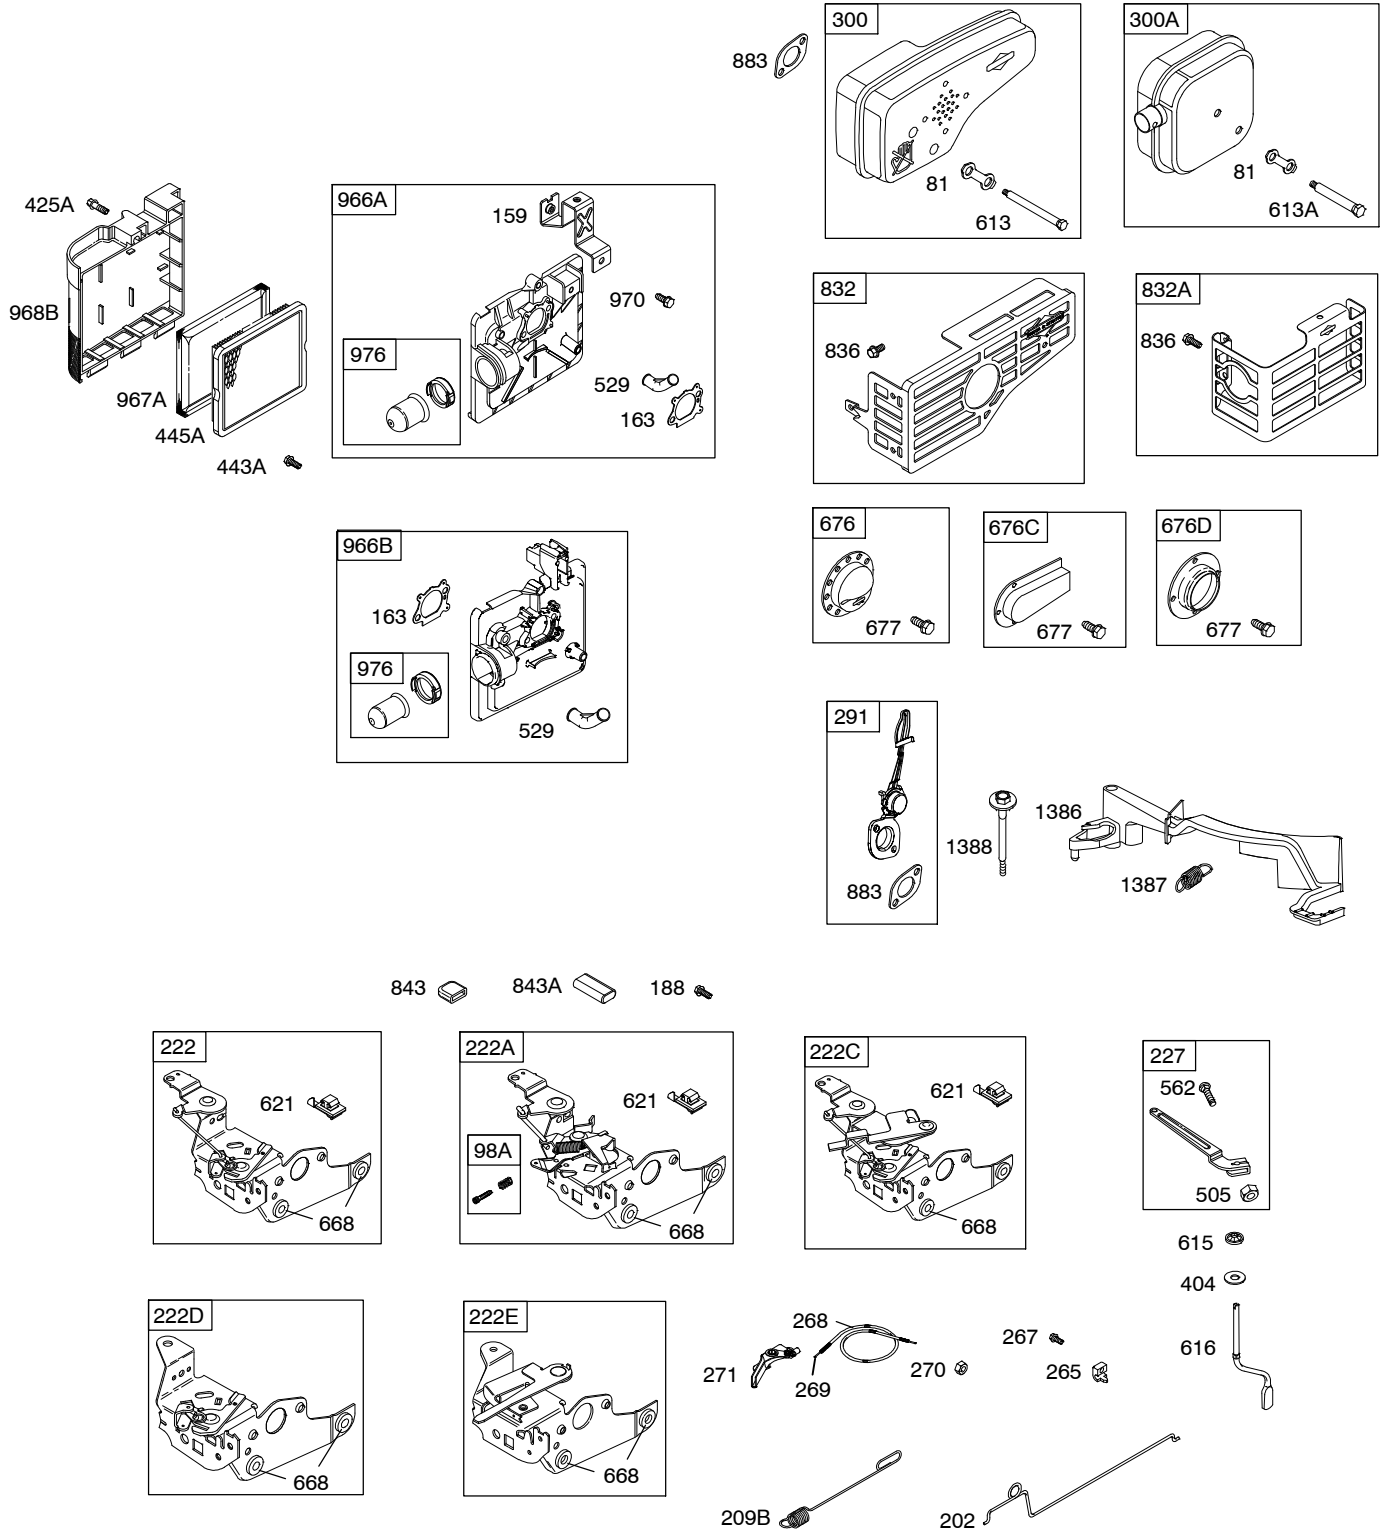

122K00

Illustrated Parts List

Model Series

122K00

TYPE NUMBERS
0006 through 3113.

TABLE OF CONTENTS

Alternator	6
Air Cleaner	4
Blower Housing/Shrouds	5
Camshaft	2
Carburetor	3
Controls	4
Crankshaft	2
Cylinder	2
Electric Starter	6
Electrical	6
Engine Sump	2
Exhaust System	4
Flywheel	6
Flywheel Brake	6
Fuel Supply	3
Governor Spring	4
Ignition	6
Kits/Gaskets	2 & 3
Lubrication	2
Piston Group	2
Rewind Starter	5
Valves	2

122K00

1319 WARNING LABEL

REQUIRED when replacing parts with warning labels affixed.

1058 OPERATOR'S MANUAL

1330 REPAIR MANUAL

1019 LABEL KIT

1095 VALVE GASKET SET

358 ENGINE GASKET SET

Illustrations cover a range of engines. Parts shown without corresponding text may not be used on your specific engine.
 5053-2 Assemblies include all parts shown in frames. 07/09/2008

Illustrations cover a range of engines. Parts shown without corresponding text may not be used on your specific engine.
5053-4 Assemblies include all parts shown in frames. **07/09/2008**