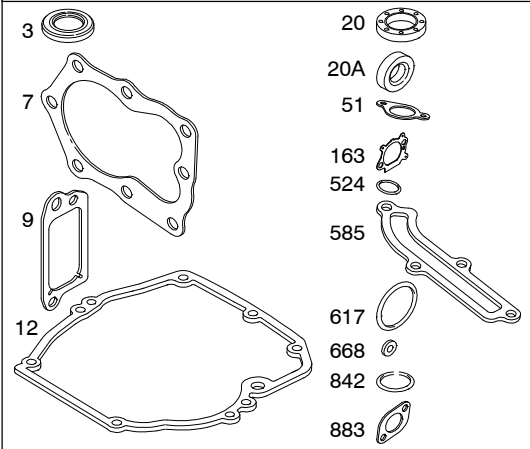

122K00

Illustrated Parts List

Model Series

122K00

TYPE NUMBERS
0006 through 3113.

TABLE OF CONTENTS

Alternator	6
Air Cleaner	4
Blower Housing/Shrouds	5
Camshaft	2
Carburetor	3
Controls	4
Crankshaft	2
Cylinder	2
Electric Starter	6
Electrical	6
Engine Sump	2
Exhaust System	4
Flywheel	6
Flywheel Brake	6
Fuel Supply	3
Governor Spring	4
Ignition	6
Kits/Gaskets	2 & 3
Lubrication	2
Piston Group	2
Rewind Starter	5
Valves	2

122K00

1319 WARNING LABEL

REQUIRED when replacing parts with warning labels affixed.

1058 OPERATOR'S MANUAL

1330 REPAIR MANUAL

1019 LABEL KIT

1095 VALVE GASKET SET

358 ENGINE GASKET SET

Illustrations cover a range of engines. Parts shown without corresponding text may not be used on your specific engine.
 5053-2 Assemblies include all parts shown in frames. 07/09/2008

Illustrations cover a range of engines. Parts shown without corresponding text may not be used on your specific engine.
5053-4 Assemblies include all parts shown in frames. **07/09/2008**