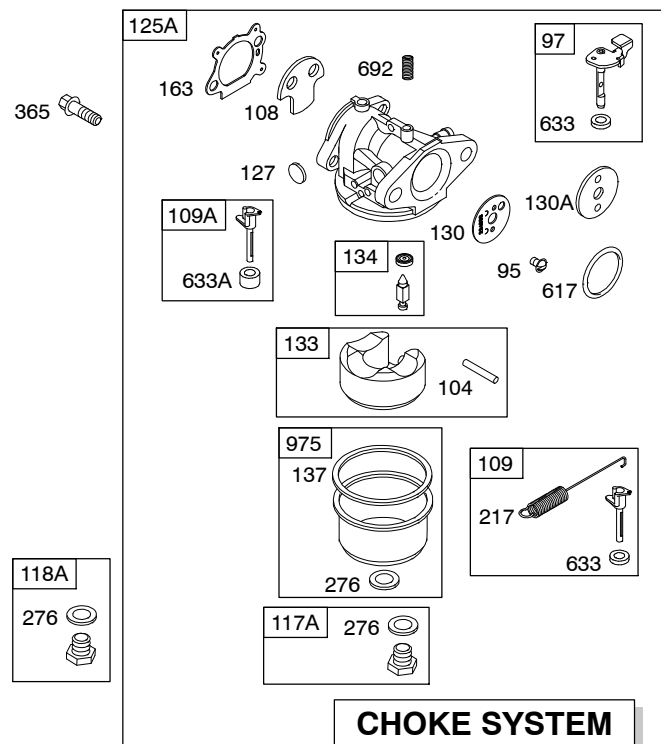

122K00

Illustrated Parts List

Model Series

122K00

TYPE NUMBERS
0006 through 3113.

TABLE OF CONTENTS

Alternator	6
Air Cleaner	4
Blower Housing/Shrouds	5
Camshaft	2
Carburetor	3
Controls	4
Crankshaft	2
Cylinder	2
Electric Starter	6
Electrical	6
Engine Sump	2
Exhaust System	4
Flywheel	6
Flywheel Brake	6
Fuel Supply	3
Governor Spring	4
Ignition	6
Kits/Gaskets	2 & 3
Lubrication	2
Piston Group	2
Rewind Starter	5
Valves	2

122K00

1319 WARNING LABEL

REQUIRED when replacing parts with warning labels affixed.

1058 OPERATOR'S MANUAL

1330 REPAIR MANUAL

1019 LABEL KIT

1095 VALVE GASKET SET

358 ENGINE GASKET SET

Illustrations cover a range of engines. Parts shown without corresponding text may not be used on your specific engine.
 5053-2 Assemblies include all parts shown in frames. 07/09/2008

Illustrations cover a range of engines. Parts shown without corresponding text may not be used on your specific engine.
5053-4 Assemblies include all parts shown in frames. **07/09/2008**