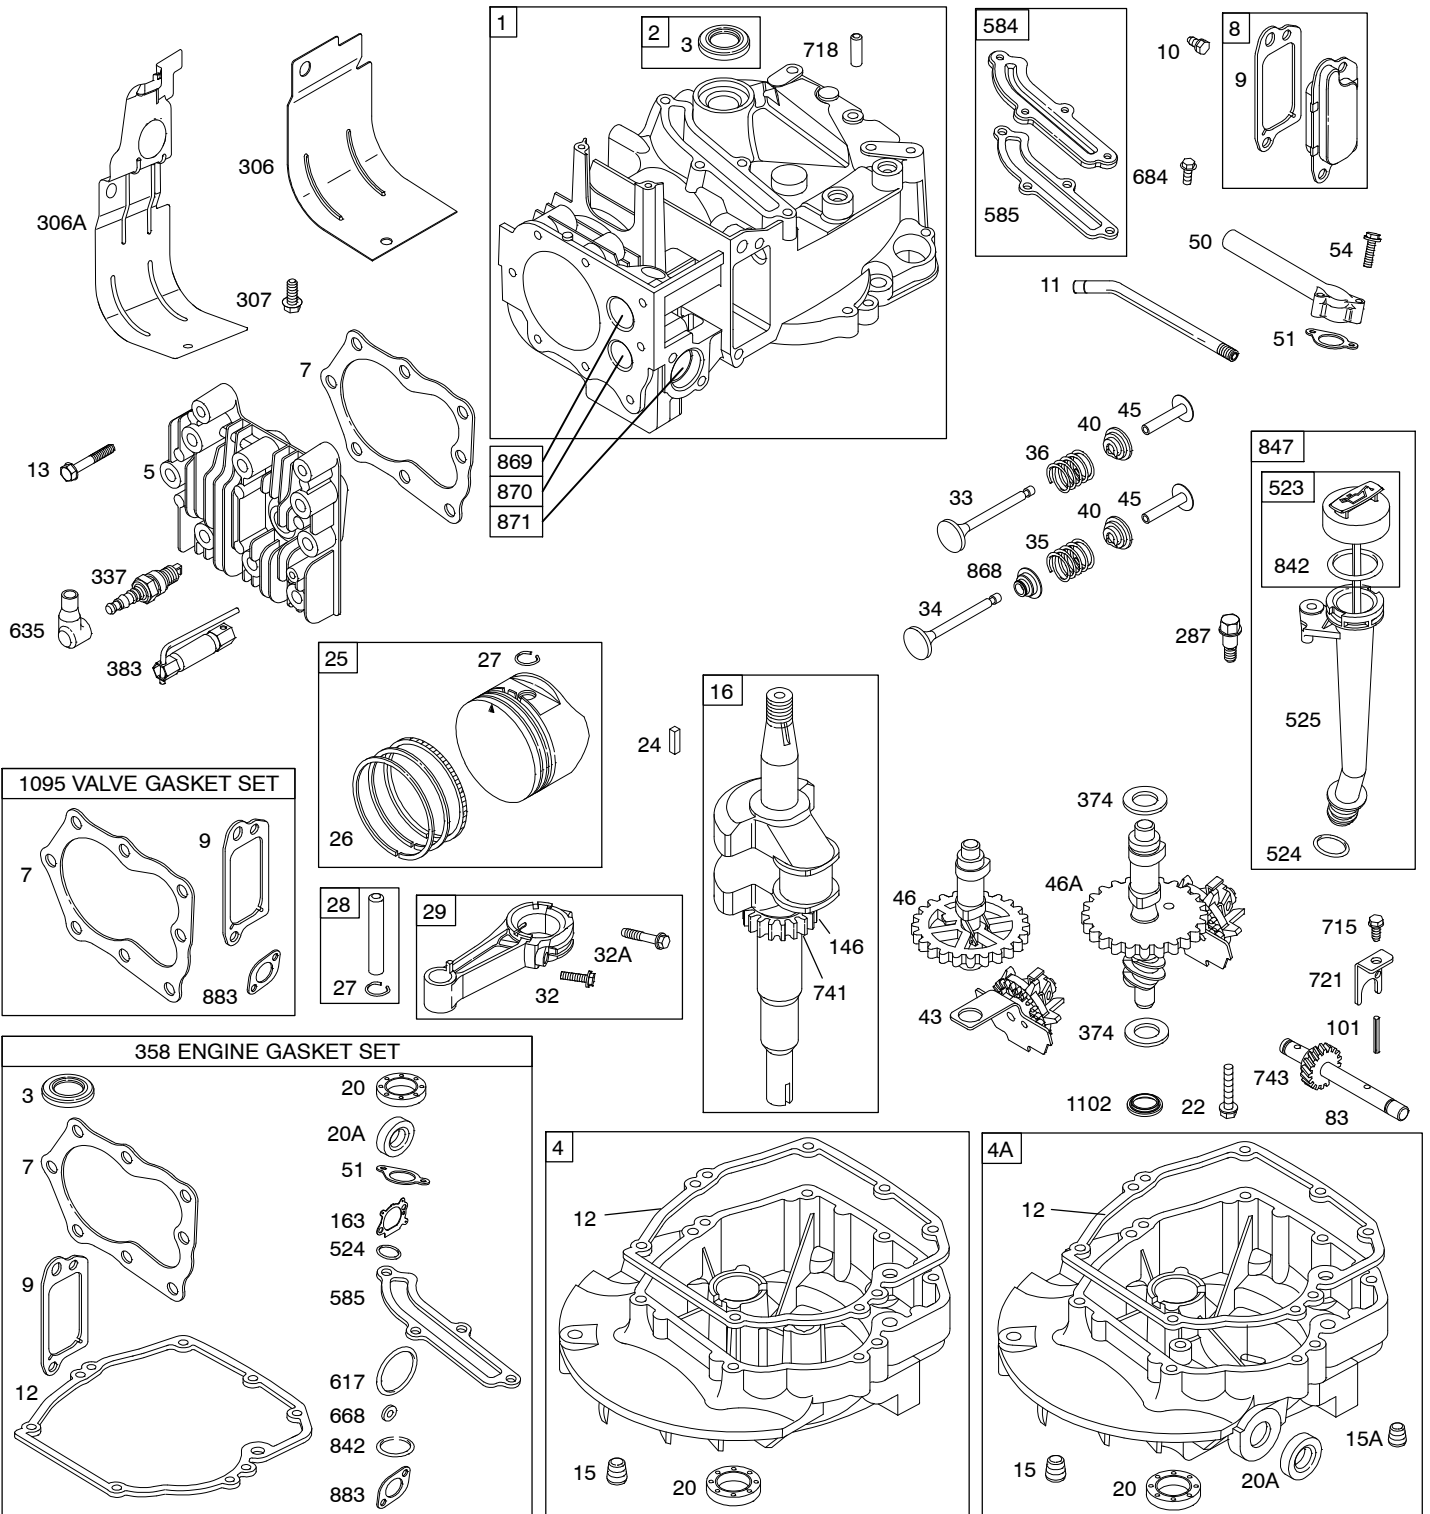

122K00

Illustrated Parts List

Model Series

122K00

TYPE NUMBERS
0006 through 3113.

TABLE OF CONTENTS

Alternator	6
Air Cleaner	4
Blower Housing/Shrouds	5
Camshaft	2
Carburetor	3
Controls	4
Crankshaft	2
Cylinder	2
Electric Starter	6
Electrical	6
Engine Sump	2
Exhaust System	4
Flywheel	6
Flywheel Brake	6
Fuel Supply	3
Governor Spring	4
Ignition	6
Kits/Gaskets	2 & 3
Lubrication	2
Piston Group	2
Rewind Starter	5
Valves	2

122K00

1319 WARNING LABEL

REQUIRED when replacing parts with warning labels affixed.

1058 OPERATOR'S MANUAL

1330 REPAIR MANUAL

1019 LABEL KIT

1095 VALVE GASKET SET

358 ENGINE GASKET SET

Illustrations cover a range of engines. Parts shown without corresponding text may not be used on your specific engine.
 5053-2 Assemblies include all parts shown in frames. 07/09/2008

Illustrations cover a range of engines. Parts shown without corresponding text may not be used on your specific engine.
5053-4 Assemblies include all parts shown in frames. **07/09/2008**