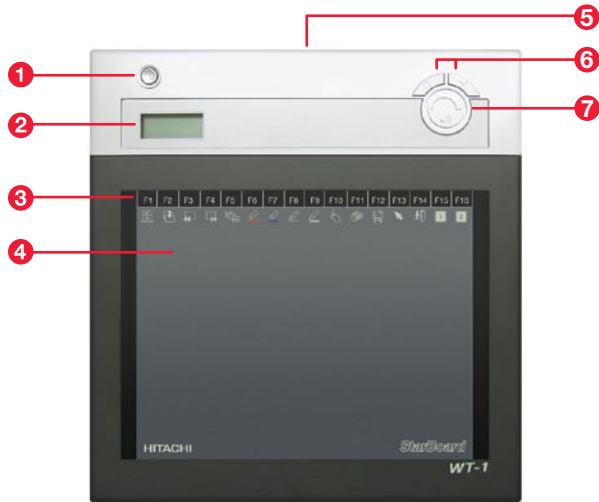

Designed for Education

Skip the frustration of setting up a wireless connection. The WT-1's RF technology takes the guess work out of pairing devices and allows more time for teaching. The shortcuts along the top of the tablet allow teachers to easily toggle between interactive tools and navigate through their lessons with a touch of a pen.

“I love the fact that I can stand in the back of the classroom,
cover a lesson, and watch all my students. ”

– Steve Vermilye, CA High School Math Teacher

Features

- 1 Power button
- 2 LCD indicator
- 3 Function key area
- 4 Tablet active area
- 5 Pen holder/Wireless receiver
- 6 Page up/page down buttons
- 7 Volume control

Dimensions

MODEL	ACTIVE AREA
WT-1	10" (diagonal)

Key Benefits

- Up to 16 hours of wireless operation
- Recharge battery via USB or AC adaptor
- Wireless pen, 2 customizable buttons
- Supports multiple pairing up to 7 devices
- 16 software shortcut buttons
- Built-in LCD indicator panel
- Import Microsoft Office files
- Hand writing recognition
- Variety of digital inks
- Export notes to various file formats
- Educator resources and content
- Search engine integration

Tech Specs

Description: Interactive wireless tablet. Active Area: 10". Display Aspect Ratio: 4:3. Coordinate Resolution: 2000 lpi. Digitizing Technology: Electromagnetic. Tracking Speed: Approx. 120 point/sec. PC Interface: 2.4G Radio Frequency. Pen: 2 button-wireless (AAA alkaline battery), 1,680 hours (continuous use). Function Buttons: 16. Dimensions: 10.4" x 10.9" x 0.9". Power Consumption: Max 50 mA. Weight: 1.3 lbs. OS: Windows 2000/XP/Vista, Mac OS X 10.4. For detailed specifications visit www.hitachi-soft.com.