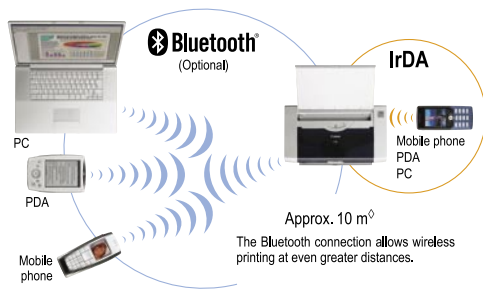

PIXMA iP90 Portable Bubble Jet Printer

Canon

advanced simplicity®

The ultimate portable printing solution.

PIXMA – A REVOLUTION IN PRINTING

PIXMA is the direct result of Canon's expertise in print-head technology, photography and copying. Canon's new PIXMA range features FINE print-head technology which places microscopic ink droplets on the page with unparalleled accuracy and consistency. PIXMA delivers superior quality to your photographic and document printing with unsurpassed speed and reliability.

PERFORMANCE ON THE RUN

The PIXMA iP90 is everything you'd expect from a high performance desktop printer, in a lightweight, portable design. It combines impressive document print speeds and outstanding quality photo printing with the convenience of direct printing from PictBridge compatible digital cameras. The optional Portable Kit (battery and charger) is designed to complement the printer style and offer even greater mobile convenience. The optional Automobile Power Unit enables printing and battery recharging from your car, for convenient printing when you're on the road.

WIRELESS PRINTING CONVENIENCE

The PIXMA iP90 has a built-in infrared interface (IrDA) and optional Bluetooth capability that enables wireless printing². This allows printing of documents, photos, emails and schedules from compatible PDAs, mobile phones and laptops. The result of which is complete mobile printing freedom.