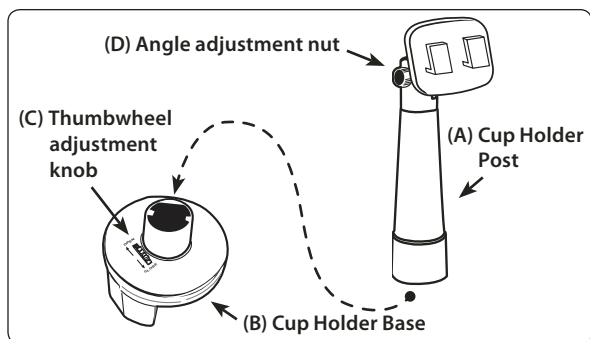

Step 2. Place the universal cup holder mount into the designated cup holder in the vehicle. Adjust the thumbwheel adjuster (C) to expand or close the cup holder prongs to fit in the cup holder.

Step 3. For oversize cup holder openings or the adjustable "pop out" cup holders use the optional self-adhesive side support pads (G). Install the pads by removing the adhesive backing and placing it on the flat surface side of the cup holder support leg.