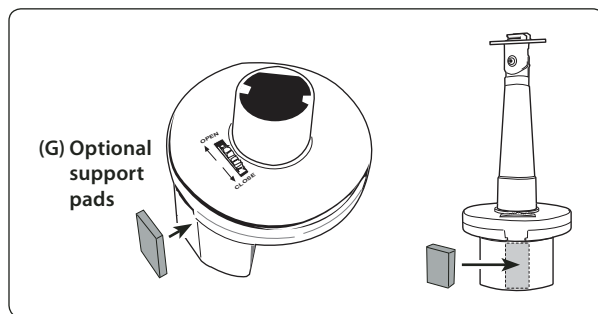

! Safety Precautions

Do not install Arkon products over an air bag cover or within the air bag deployment zone. Arkon Resources, Inc. assumes no responsibility of liability for injury or death as a result of car crashes and/or air bag deployment.

Arkon is not responsible for any damages caused to your car, your device, or yourself due to the installation or use of this pedestal mount.

ARKON
RESOURCES INC.

The Mobile Mounting Specialists™

Consumer Hotline:

USA (800) 841-0884

INT'L (626) 254-9005

Monday - Friday 9 am - 5 pm, PST

www.arkon.com

Arcadia, CA 91006 USA

Designed in USA | Made in Taiwan

© Copyright 2008 Arkon Resources, Inc.