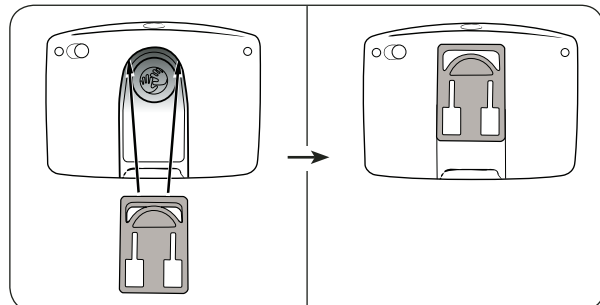

TomTom GO Adapter Plate Instructions

Step 1. Attach the adapter plate by sliding it up into the slot on the back of the TomTom GO 520, 530, 720, 730, 920, 920T, or 930 model device as shown below.