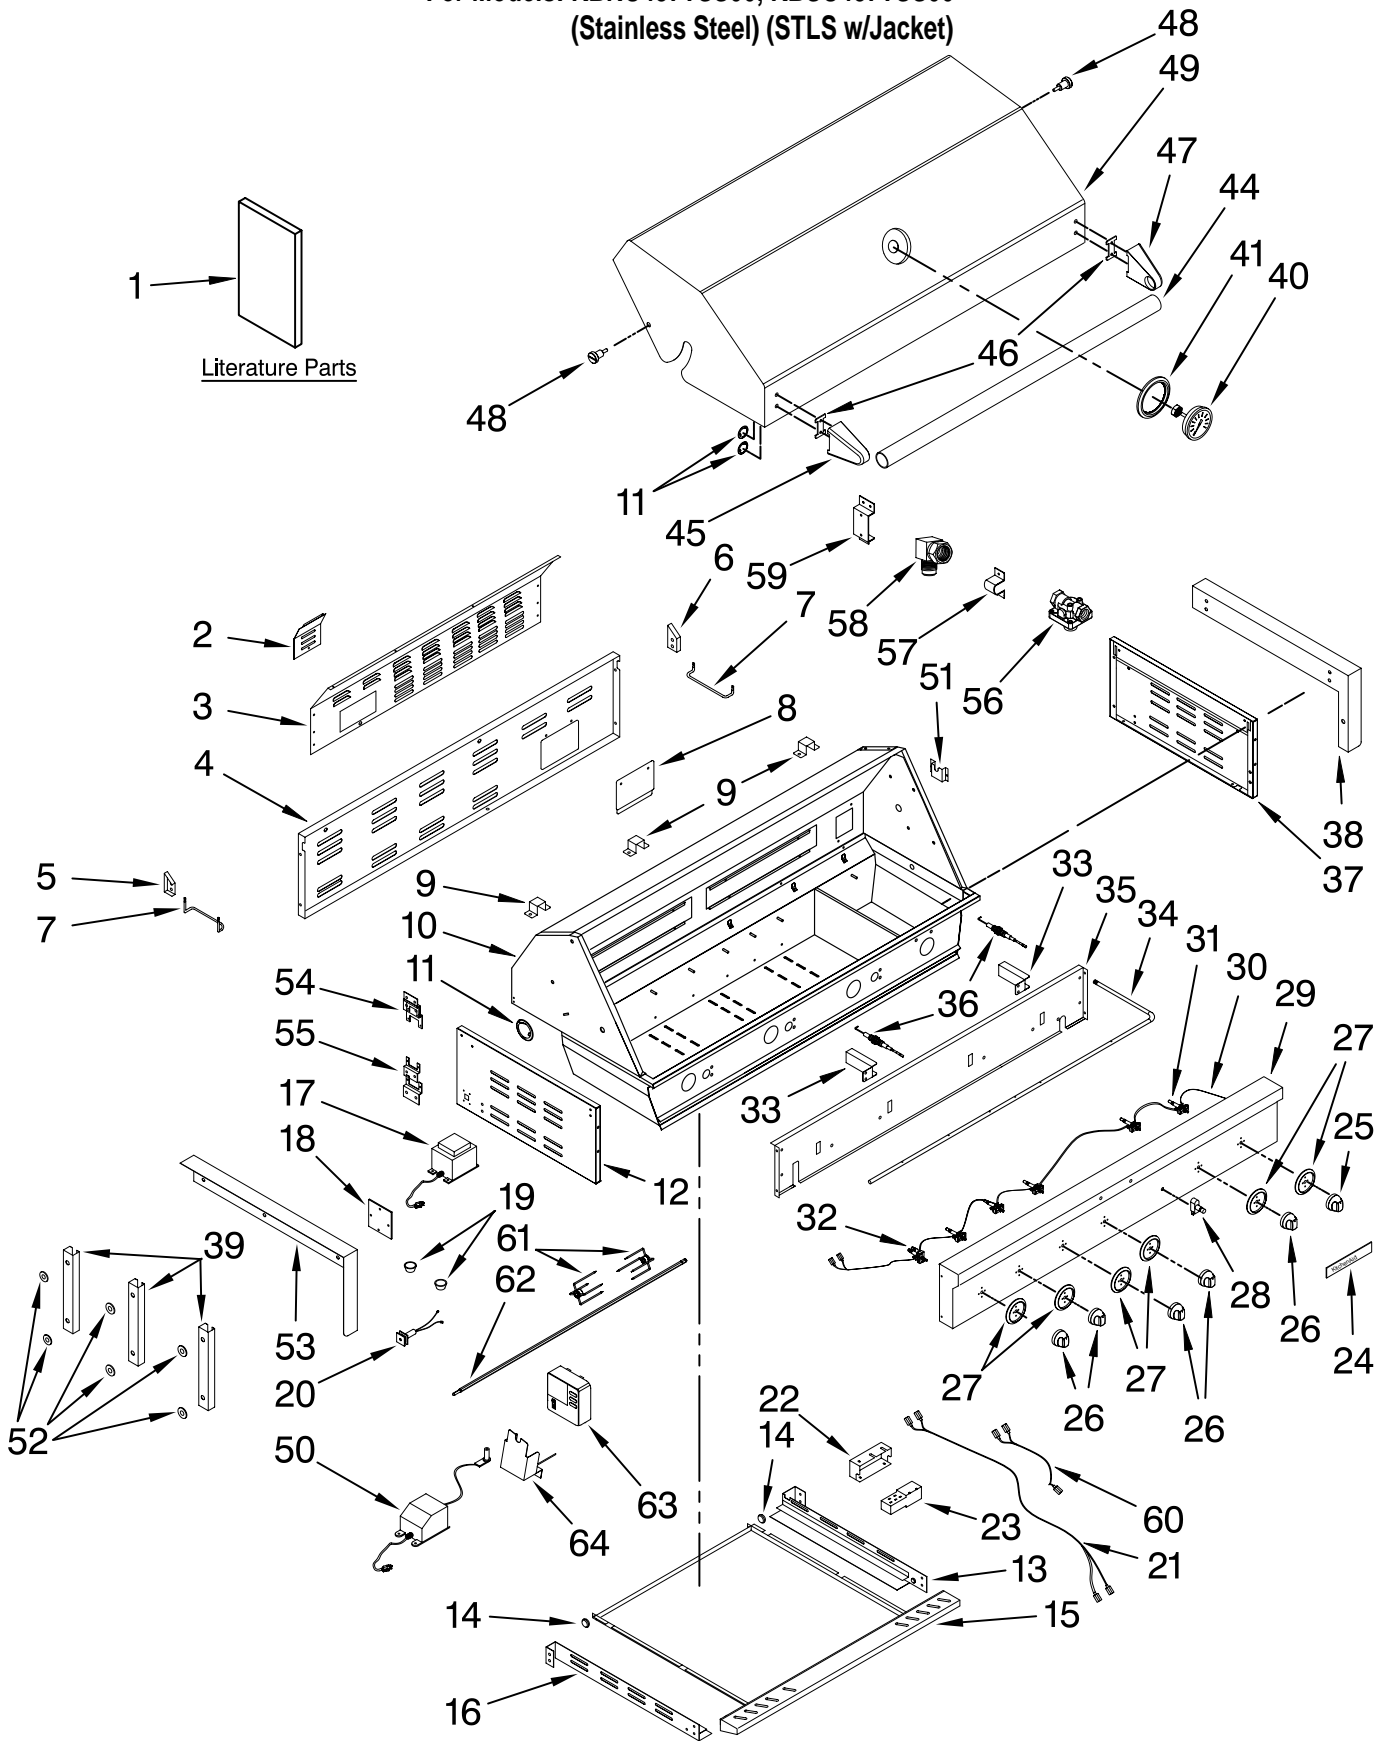

For Models: KBNU487TSS00, KBSU487TSS00
(Stainless Steel) (STLS w/Jacket)

FOR ORDERING INFORMATION REFER TO PARTS PRICE LIST

GRILL PARTS

For Models: KBNU487TSS00, KBSU487TSS00
(Stainless Steel) (STLS w/Jacket)

Illus. No.	Part No.	DESCRIPTION	Illus. No.	Part No.	DESCRIPTION	Illus. No.	Part No.	DESCRIPTION
1		Literature Parts	17	W10134823	Transformer	39	W10132697	Bracket, Flange
	W10110724	Use & Care Guide	18	W10132690	Cover, Wire	40	W10128777	Thermometer
	W10110730	Conversion Instr. (LP to Natural)			Terminal	41	W10128779	Bezel, Thermometer
2	W10128619	Cover, Rear	19		Bushing	44	W10133877	Handle, Hood
3	W10134803	Panel, Rear		W10132691	Plastic (#SB22)	45	W10128785	Endcap, Handle (Left)
4	W10141178	Panel, Access		W10132692	Plastic (#SB19)	46	W10128786	Spacer, Handle
5	W10128634	Bracket, Panel Left	20	W10133869	Outlet, Transformer	47	W10128787	Endcap, Handle (Right)
6	W10128635	Bracket, Panel Right	21	W10133876	Harness, Wire Light	48	W10128788	Hinge, Lid
7	W10128636	Bracket, Warming Rack	22	W10128664	Cover, Igniter	49	W10134789	Hood
8	W10128637	Cover, Access Panel	23	W10128665	Spark Module, Electrode	50	W10134987	Transformer, Rotisserie Motor
9	W10128638	Clip, Wire	24	W10128751	Nameplate	51	W10134988	Bracket, Spit
10	W10134809	Hood Assy	25	W10134821	Knob, Main Burner	52	W10132698	Washer
11	W10128640	Hole Plug	26	W10134822	Knob, Rear Burner	53	W10141187	Flange (LF)
12	W10132699	Panel, Side Left	27	W10134820	Bezel, Knob	54	W10132694	Brkt,Trnsfrmr(Top)
13	W10128644	Bracket, Grease Tray (Right)	28	W10128761	Switch, Light	55	W10132695	Brkt,Trnsfrmr(Btm)
14	W10128655	Roller, Drip Tray	29	W10141195	Panel, Control	56	W10132702	Regulator (NG)
15		Drip Tray Assy (Includes Rollers)	30	W10141196	Harness, Wire Control	57	W10128747	Fixture,Manifold
	W10133870	Large	31	W10128764	Valve, Main Brnr	58	W10128748	Connector (Brass)
	W10140262	Small	32	W10128766	Valve, Rear Brnr	59	W10128749	Base, Manifold Fixture
16	W10128657	Bracket, Grease Tray (Left)	33	W10128767	Igniter, Cover	60	W10134818	Harness, Wire
			34	W10141198	Manifold	61	W10134981	Fork, Spit
			35	W10141199	Baffle, Front	62	W10140240	Rod, Spit
			36		Electrode	63	W10134985	Motor, Rotisserie
				W10141177	Burner, Rear	64	W10134986	Bracket, Rot. Mtr.
			37	W10132700	Side Panel, Right			
			38	W10141201	Flange (RT)			

FOR ORDERING INFORMATION REFER TO PARTS PRICE LIST