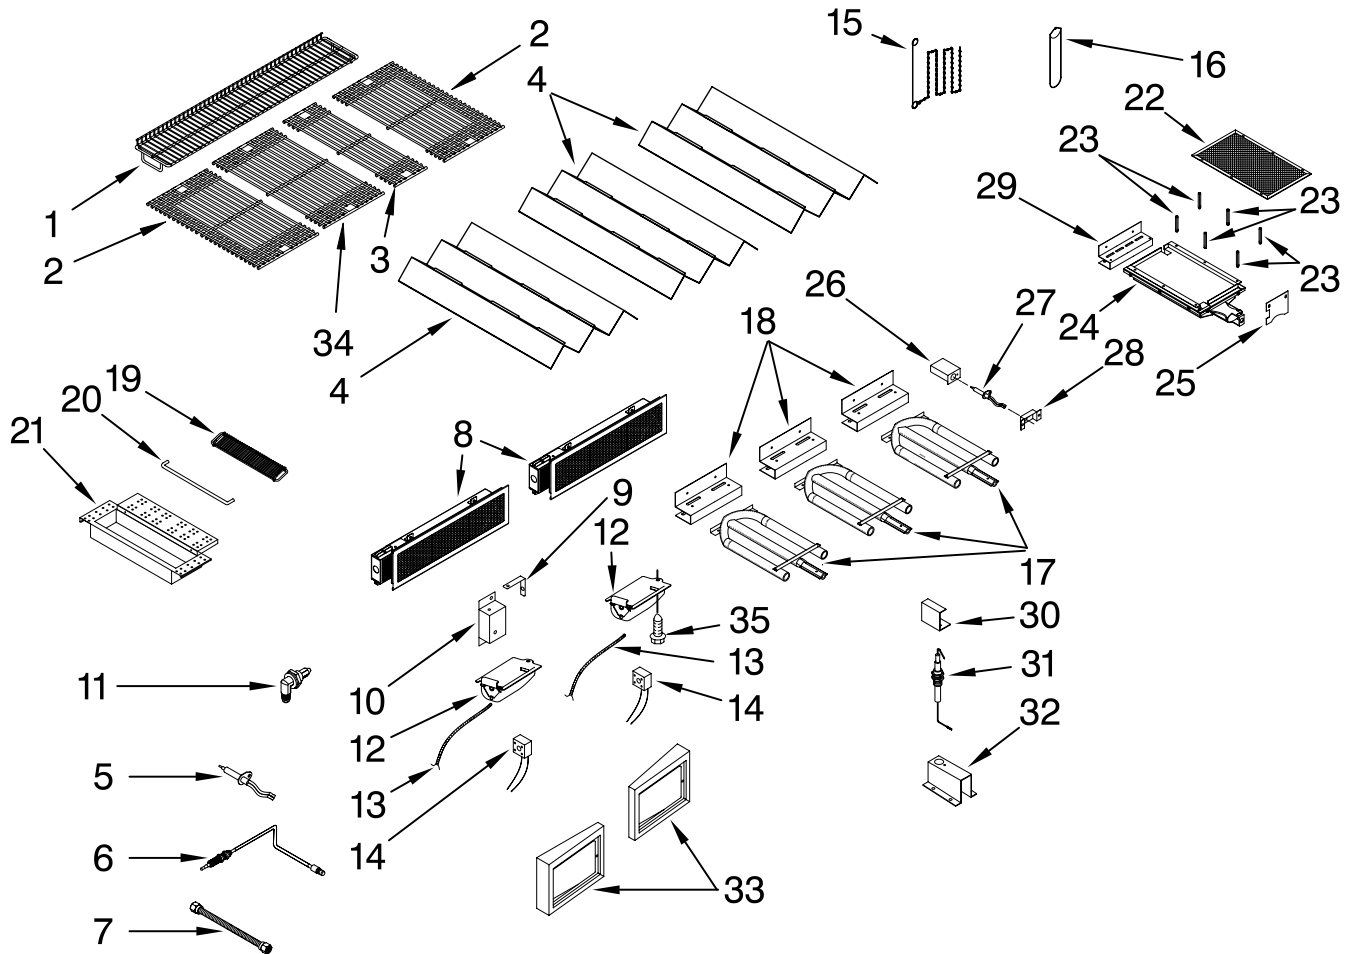

BURNERS, GRATES, AND LIGHTS PARTS

For Models: KBNU487TSS00, KBSU487TSS00

(Stainless Steel) (STLS w/Jacket)

Illus. No.	Part No.	DESCRIPTION
1	W10140223	Rack, Warming
2	W10133860	Rack, Large
3	W10133862	Rack, Small
4	W10128618	Plate, Sear
5	W10134804	Electrode Kit, Rotisserie
6	W10128622	Thermocouple, Rear Burner
7	W10140211	Flex Tube, Rear Burner
8	W10140227	Burner, Rear
9	W10134805	Bracket, Rear Thermocouple

Illus. No.	Part No.	DESCRIPTION
10		Cover, Rear Thermocouple
	W10134806	Left
	W10140250	Right
11	W10128627	Orifice, Rear Burner
12	W10140242	Light, Grill
13	W10140244	Light, Grill(Set)
14	W10128631	Socket, Light
15	W10128704	Rod, Lighting
16	W10128703	Bag, Lighting Rod
17	W10128775	Burner, Main
18	W10128776	Bracket, Main Brnr
19	W10134790	Grate, Smoke Box
20	W10134791	Handle, Smoke Box

Illus. No.	Part No.	DESCRIPTION
21	W10141171	Box, Smoke
22	W10134793	Screen, Sear Brnr
23	W10137683	Rod, Connecting
24	W10140225	Burner, Sear
25	W10134796	Panel, Sear Brnr
26	W10134826	Igniter, Gas Coll.
27	W10141173	Igniter, Sear Brnr
28	W10134798	Bracket, Sear Ign.
29	W10134799	Bracket, Sear Brnr
30	W10134800	Igniter, Main Brnr
31	W10141172	Igniter, Hot Surface
32	W10134802	Bracket, Main Brnr
33	W10140258	Light Set
34	W10140222	Rack, Middle
35	W10140217	Screw, 5/32 x 20

FOR ORDERING INFORMATION REFER TO PARTS PRICE LIST