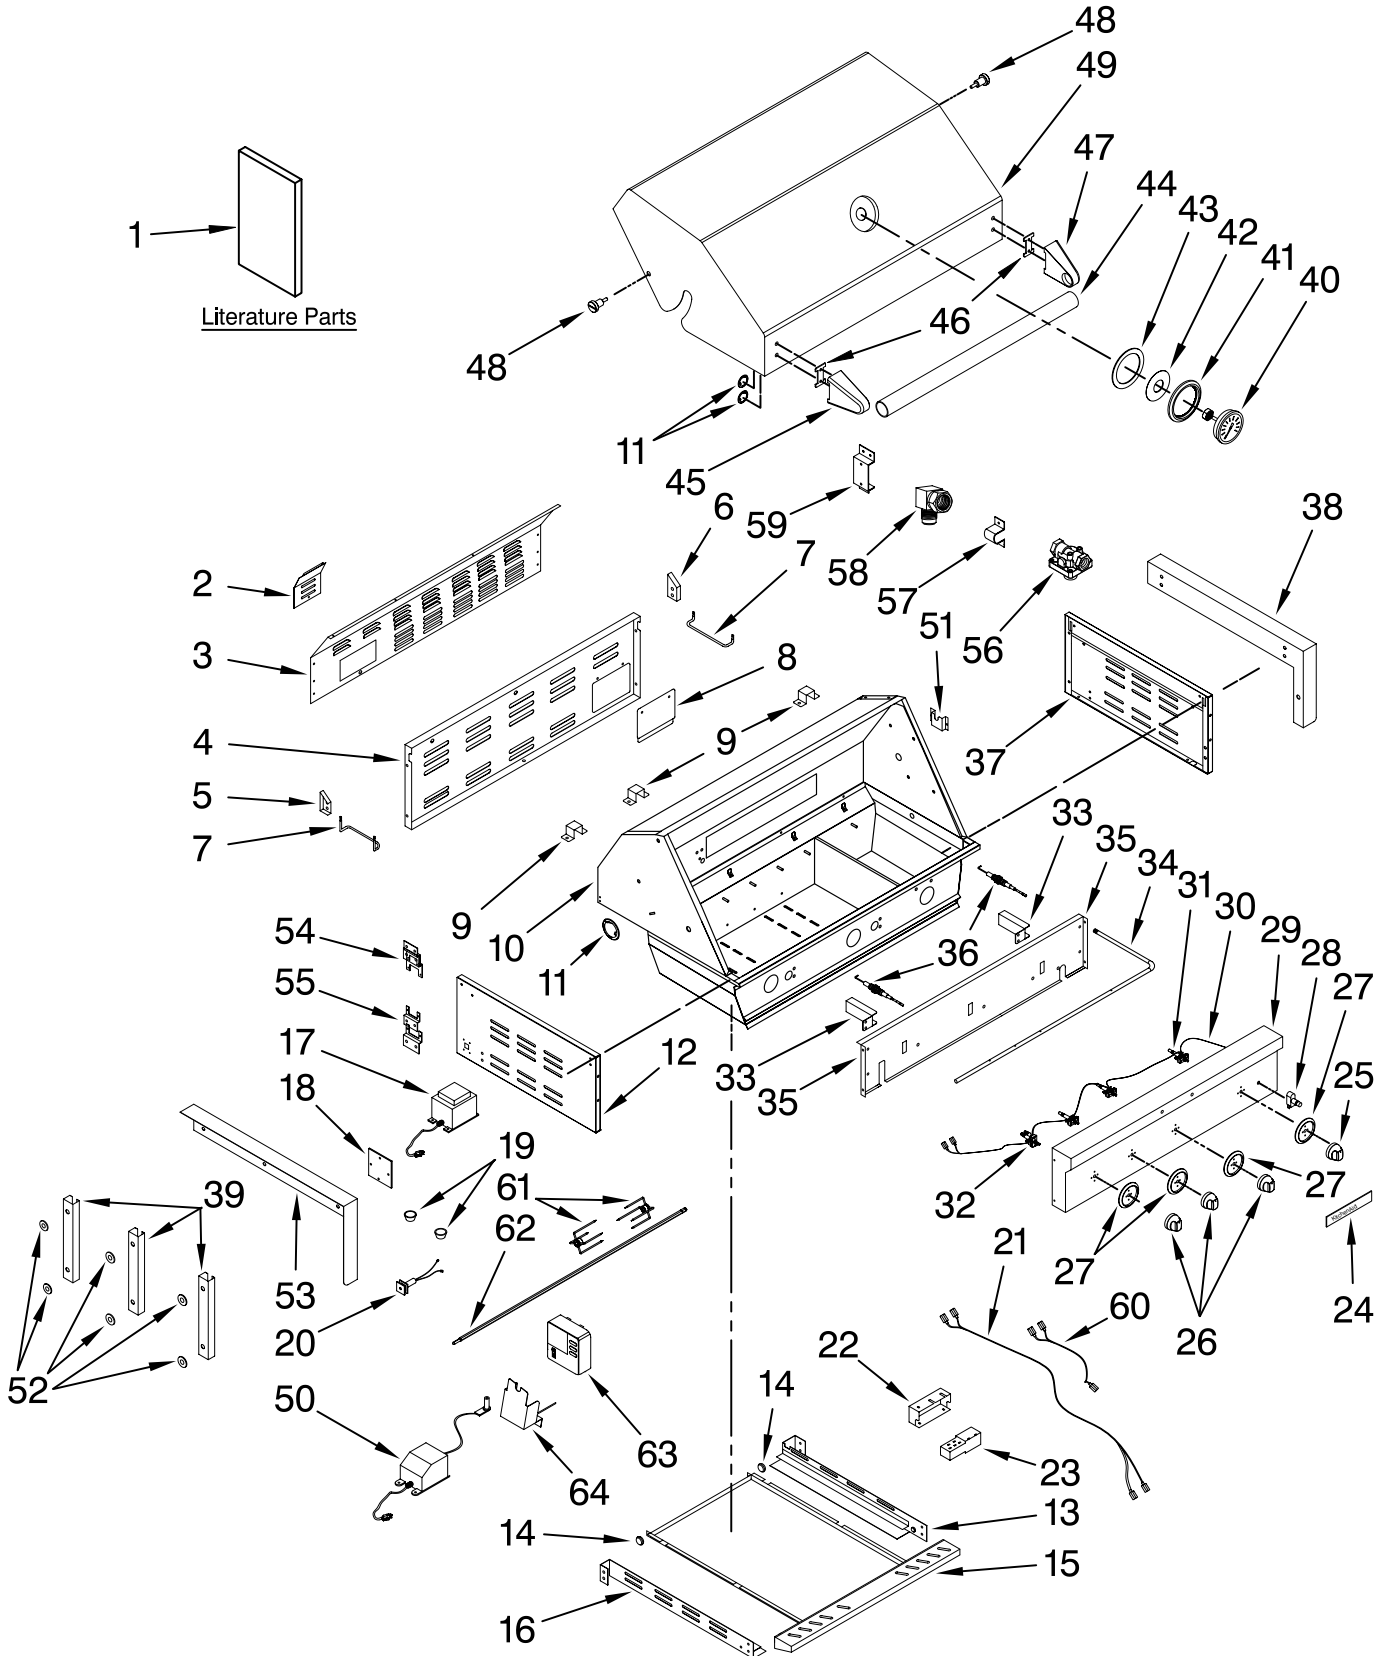

For Models: KBNU367TSS00, KBSU367TSS00
(Stainless Steel) (STLS w/Jacket)

FOR ORDERING INFORMATION REFER TO PARTS PRICE LIST

GRILL PARTS

For Models: KBNU367TSS00, KBSU367TSS00
(Stainless Steel) (STLS w/Jacket)

Illus. No.	Part No.	DESCRIPTION	Illus. No.	Part No.	DESCRIPTION	Illus. No.	Part No.	DESCRIPTION
1		Literature Parts	19		Bushing	42	W10128780	Insulator,
	W10110724	Use & Care Guide		W10132691	Plastic (#SB22)			Thermometer(Small)
	W10110730	Conversion Instr. (LP to Natural)		W10132692	Plastic (#SB19)	43	W10128782	Insulator,
2	W10128619	Cover, Rear	20	W10133869	Outlet,Transformer			Thermometer(Large)
3	W10134803	Panel, Rear	21	W10133876	Harness, Wire	44	W10133877	Handle, Hood
4	W10134813	Panel, Access			Light	45	W10128785	Endcap, Handle (Left)
5	W10128634	Bracket, Panel Left	22	W10128664	Cover, Igniter	46	W10128786	Spacer, Handle
6	W10128635	Bracket, Panel Right	23	W10128665	Spark Module, Electrode	47	W10128787	Endcap, Handle (Right)
7	W10128636	Bracket, Warming Rack	24	W10128751	Nameplate	48	W10128788	Hinge, Lid
8	W10128637	Cover, Access Panel	25	W10134821	Knob, Main Burner	49	W10134789	Hood
9	W10128638	Clip, Wire	26	W10134822	Knob, Rear Burner	50	W10134987	Transformer, Rotisserie Motor
10	W10134809	Hood Assy	27	W10134820	Bezel, Knob	51	W10134988	Bracket, Spit
11	W10128640	Hole Plug	28	W10128761	Switch, Light	52	W10132698	Washer
12	W10132699	Panel, Side Left	29	W10134819	Panel, Control	53	W10132696	Flange (LF)
13	W10128644	Bracket, Grease Tray (Right)	30	W10134817	Harness, Wire Control	54	W10132694	Brkt,Trnsfrmr(Top)
14	W10128655	Roller, Drip Tray	31	W10128764	Valve, Main Brnr	55	W10132695	Brkt,Trnsfrmr(Btm)
15	W10133870	Drip Tray Assy (Includes Rollers)	32	W10128766	Valve, Rear Brnr	56	W10132702	Regulator (NG)
16	W10128657	Bracket, Grease Tray (Left)	33	W10128767	Igniter, Cover	57	W10128747	Fixture,Manifold
17	W10134823	Transformer	34	W10133871	Manifold	58	W10128748	Connector (Brass)
18	W10132690	Cover, Wire Terminal	35	W10134815	Baffle, Front	59	W10128749	Base, Manifold Fixture
			36	W10134804	Burner, Rear	60	W10134818	Harness, Wire
			37	W10132700	Side Panel, Right	61	W10134981	Fork, Spit
			38	W10132701	Flange (RT)	62	W10140240	Rod, Spit
			39	W10132697	Bracket, Flange	63	W10134985	Motor, Rotisserie
			40	W10128777	Thermometer	64	W10134986	Bracket, Rot. Mtr.
			41	W10128779	Bezel, Thermometer			

FOR ORDERING INFORMATION REFER TO PARTS PRICE LIST