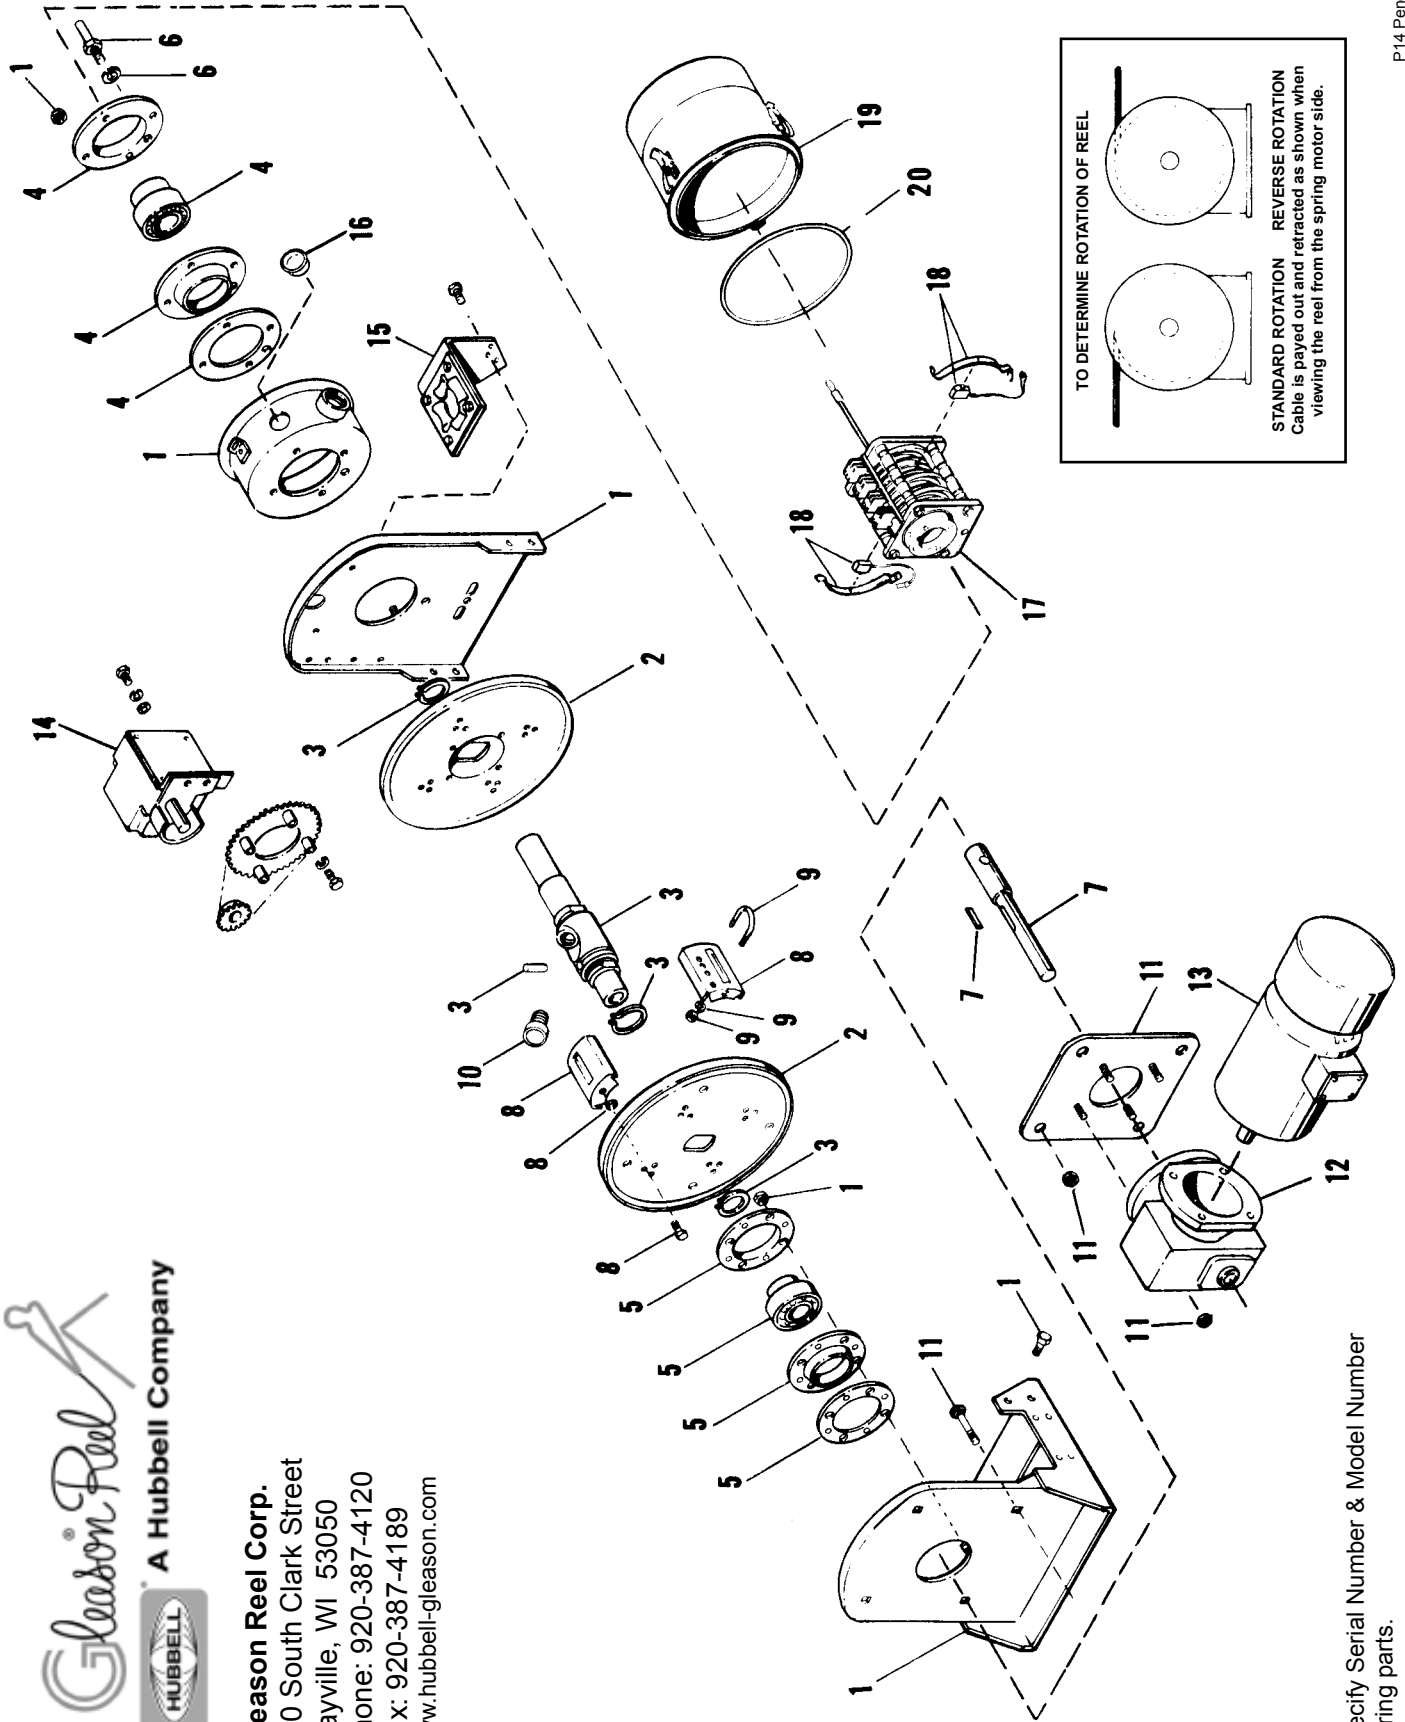

Gleason Reel Corp.
600 South Clark Street
Mayville, WI 53050
Phone: 920-387-4120
Fax: 920-387-4189
www.hubbell-gleason.com

P14 ELECTRIC CABLE REEL REPLACEMENT PARTS

ITEM	PART NO.	DESCRIPTION	QTY.	
1	012390	Frame Assembly	1	
		Frame Weldment	1	
		Vertical Frame	1	
		Collector Entrance Assembly	1	
		"Taptite" Screw, .31 - 18 x .62	4	
		Lockwasher .31	4	
		ESNA Nut .31 - 18	8	
2	012403	Discs	1	
		Disc - Drive End	1	
		Disc - Collector End	1	
3	012396	Main Shaft Assembly	1	
		Main Shaft	1	
		Stub Shaft Drive Pin	1	
		Retaining Ring	1	
		Retaining Ring	2	
4	012402	Bearing Kit - 2" Bore	1	
		Bearing - 2" Bore	1	
		Housing	1	
		Housing	1	
		Gasket	1	
5	012401	Bearing Kit - 1 3/4" Bore	1	
		Bearing 1 3/4" Bore	1	
		Housing	2	
		Gasket	1	
6	012456	Drive Stud Kit	1	
		Drive Stud Assembly	1	
		Lockwasher .44	1	
7	015744	Stub Shaft, .25 HP (P14 Only)	1	
		Stub Shaft	1	
		Key	1	
8	012415	Wrapper Kit - 4" Wide Dia.	1	
		Drum Wrapper 4.00	3	
		Drum Wrapper (Clamp)	1	
		Lockwasher .31	8	
		Hex. Hd. Capscrew .31 - 18 x .50	8	
9	012444	Cable Clamp Kit - .38 - .74 Dia. Cable	1	
		U-Bolt	1	
		Lockwasher .25	2	
		Nut Fin Hex. .25 - 20	2	
	012445	Cable Clamp Kit - .75 - 1.111 Dia. Cable	1	
	012446	Cable Clamp Kit - 1.12 - 1.50 Dia. Cable	1	
	10	012459	Cable Connector .38 - .50 Cable Dia.	1
012460		Cable Connector .50 - .62 Cable Dia.	1	
012461		Cable Connector .62 - .75 Cable Dia.	1	
012462		Cable Connector .75 - .88 Cable Dia.	1	
012463		Cable Connector .88 - 1.00 Cable Dia.	1	
012464		Cable Connector 1.00 - 1.12 Cable Dia.	1	
016465		Cable Connector 1.12 - 1.25 Cable Dia.	1	
11	015747	016466	Cable Connector 1.25 - 1.38 Cable Dia.	1
		016467	Cable Connector 1.38 - 1.50 Cable Dia.	1
		Adapter Plate Kit, .25 HP	1	

ITEM	PART NO.	DESCRIPTION	QTY.	
		Adapter Plate	1	
		ESNA Nut .31 - 18	4	
		Carriage Bolt .50 - 13 x 2.00	4	
		ESNA Nut .50 - 13	4	
12	700349	Reducer, Gear .25 HP	1	
13	700353	Brake Motor, .25 HP	1	
14	012092	Rotary Limit Switch	1	
15	012079	Roller Guide Assy.	1	
16	012457	Button Plug	1	
17	012285	Collector Assembly, 2 Poles, 35 Amps.	1	
	012286	Collector Assembly, 3 Poles, 35 Amps.	1	
	012287	Collector Assembly, 4 Poles, 35 Amps.	1	
	012288	Collector Assembly, 6 Poles, 35 Amps.	1	
	012289	Collector Assembly, 8 Poles, 35 Amps.	1	
	012290	Collector Assembly, 10 Poles, 35 Amps.	1	
	012291	Collector Assembly, 12 Poles, 35 Amps.	1	
	012292	Collector Assembly, 14 Poles, 35 Amps.	1	
	012293	Collector Assembly, 16 Poles, 35 Amps.	1	
	012294	Collector Assembly, 20 Poles, 35 Amps.	1	
	012295	Collector Assembly, 24 Poles, 35 Amps.	1	
	012296	Collector Assembly, 30 Poles, 35 Amps.	1	
	012297	Collector Assembly, 36 Poles, 35 Amps.	1	
	012298	Collector Assembly, 2 Poles, 75 Amps.	1	
	012299	Collector Assembly, 3 Poles, 75 Amps.	1	
	012300	Collector Assembly, 4 Poles, 75 Amps.	1	
	012376	Collector Assembly, 6 Poles, 75 Amps.	1	
	012377	Collector Assembly, 8 Poles, 75 Amps.	1	
	037194	Collector Assembly, 2 Poles, 125 Amps.	1	
	037294	Collector Assembly, 3 Poles, 125 Amps.	1	
	037295	Collector Assembly, 4 Poles, 125 Amps.	1	
	012304	Collector Assembly, 2 Poles, 200 Amps.	1	
	012381	Collector Assembly, 3 Poles, 200 Amps.	1	
	012382	Collector Assembly, 4 Poles, 200 Amps.	1	
	012383	Collector Assembly, 6 Poles, 200 Amps.	1	
	012384	Collector Assembly, 8 Poles, 200 Amps.	1	
18	012440	Brush Kit (35 Amp.)	1	
		Brush	4	
		Finger	4	
		Brush Kit (75 Amp.)	1	
	012443	Brush Kit (125 Amp./200 Amp.)	1	
19	012409	Collector Cover Kit (8" long)	1	
		Collector Cover Kit Assembly	1	
		Seal Ring	1	
		012410	Collector Cover Kit (10.5" long)	1
		012411	Collector Cover Kit (13" long)	1
		012412	Collector Cover Kit (15.5" long)	1
		012413	Collector Cover Kit (20.5" long)	1
		012414	Collector Cover Kit (28.5" long)	1
20	012458	Seal Ring	1