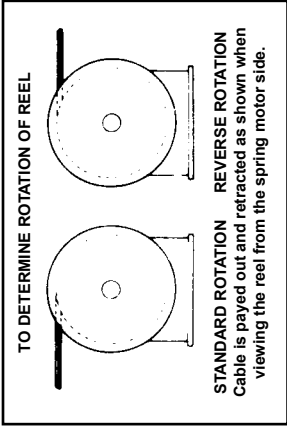

Gleason Reel Corp.
600 South Clark Street
Mayville, WI 53050
Phone: 920-387-4120
Fax: 920-387-4189
www.hubbell-gleason.com