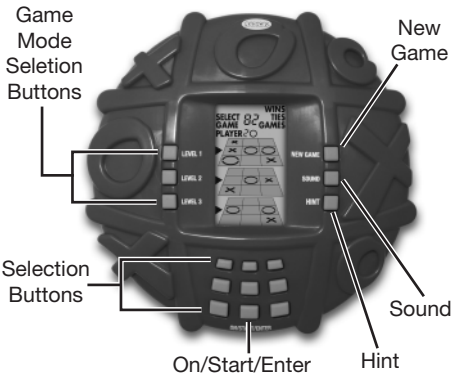

Tic Tac Toe

MODEL 75011

For 1 to 2 players / Ages 8 and up

INSTRUCTION MANUAL

P/N 82388900 Rev.A

Our Pocket Tic Tac Toe gives you classic tic tac toe game play with a challenging twist. Choose from Standard Tic Tac Toe, Triple Tic Tac Toe or Random Block. Each game offers increasingly difficult levels of game play as you attempt to beat either the computer or a friend.

BUTTON FUNCTIONS

On•Start•Enter — Press this button to wake the game or enter a game selection.

New Game — Press this button to change the number of players and the game mode.

E

Sound — Press this button to turn the sound on or off.

Hint — Press this button to get a hint of the next move you should make.

1,2,3 (Game Mode Selection Buttons) — Press these buttons to choose your game mode or grid level.

Selection — Press any of these nine (9) buttons to choose the location of your mark (X or O).

Next, press 1,2, or 3 to select the game mode. (**NOTE:** If you are playing against the computer, you are the O's and the computer is the X's).

Select the square to place a game piece by pressing the number button (1,2, or 3), which corresponds to the level of the space you want.