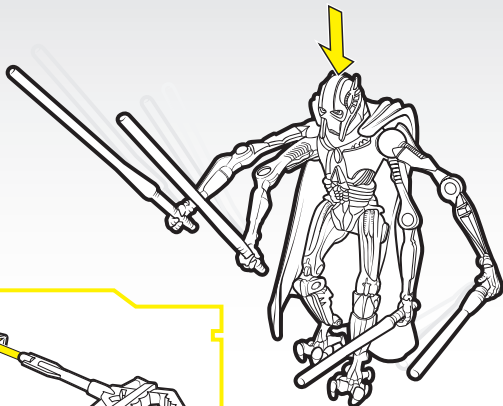

STAR WARS[®]

REVENGE OF THE SITH™

AGES 4+
85430/85182 Asst.

GENERAL GRIEVOUS™

Attach cape to figure.

Press head down to reveal secret 4 arm lightsaber attack.

To reset, manually press arms down against side of figure.

Insert grapping hook into launcher. Press button to fire.

Some poses may require additional support. Product and colors may vary.
© 2005 Lucasfilm Ltd. & ® or TM where indicated. All rights reserved.
Used under authorization.
®* and/or TM* & © 2005 Hasbro.
® denotes Reg. U.S. Pat. & TM Office.