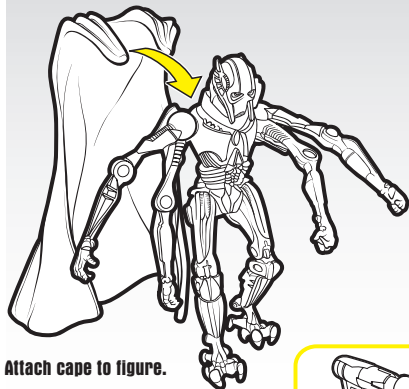

STAR WARS[®]

REVENGE OF THE SITH™

AGES 4+
85430/85182 Asst.

GENERAL GRIEVOUS™

Attach cape to figure.

Press head down to reveal secret 4 arm lightsaber attack.

To reset, manually press arms down against side of figure.

Insert grapping hook into launcher. Press button to fire.

Some poses may require additional support. Product and colors may vary.
© 2005 Lucasfilm Ltd. & ® or TM where indicated. All rights reserved.
Used under authorization.
®* and/or TM* & © 2005 Hasbro.
® denotes Reg. U.S. Pat. & TM Office.