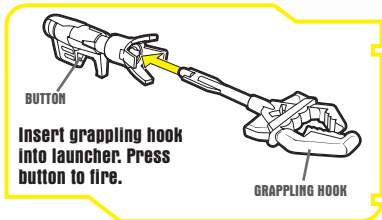

STAR WARS[®]

REVENGE OF THE SITH™

AGES 4+
85430/85182 Asst.

GENERAL GRIEVOUS™

Attach cape to figure.

Press head down to reveal secret 4 arm lightsaber attack.

To reset, manually press arms down against side of figure.

Insert grapping hook into launcher. Press button to fire.

Some poses may require additional support. Product and colors may vary.
© 2005 Lucasfilm Ltd. & ® or TM where indicated. All rights reserved.
Used under authorization.
®* and/or TM* & © 2005 Hasbro.
® denotes Reg. U.S. Pat. & TM Office.