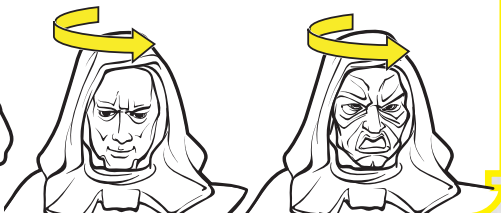

FORCE BATTLERS STAR WARS

WARNING:

CHOKING HAZARD—Small parts.
Not for children under 3 years.

AGES 4+

85668/85179 Asst.

QUICK-CHANGE ACTION! EMPEROR PALPATINE

Insert Force lightning
into robe sleeve.

Press
button
to launch.

THUMBWHEEL

Turn thumbwheel to change Palpatine's
face to Force-damaged look.

Remove lightsaber blade to show lightsaber in
“deactivated” mode. Re-attach blade for “activated” mode.

Some poses may require additional support.