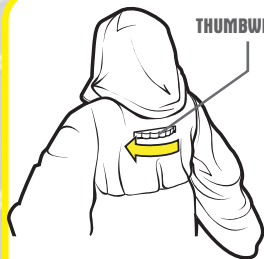

FORCE BATTLERS STAR WARS

WARNING:

CHOKING HAZARD—Small parts.
Not for children under 3 years.

AGES 4+

85668/85179 Asst.

QUICK-CHANGE ACTION! EMPEROR PALPATINE

Insert Force lightning
into robe sleeve.

Press
button
to launch.

THUMBWHEEL

Turn thumbwheel to change Palpatine's
face to Force-damaged look.

Remove lightsaber blade to show lightsaber in
“deactivated” mode. Re-attach blade for “activated” mode.

Some poses may require additional support.