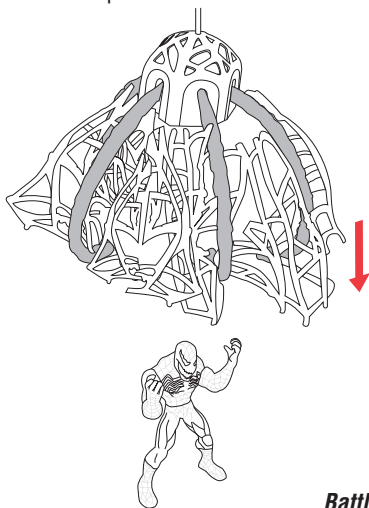

SPIDER-MAN 3

SPIDER-MAN® versus VENOM™

1 Set trap by pushing all trap arms out into the open, "locked" position.

2 Trigger trap by dropping it on top of VENOM. Trap will snap shut and snare figure.

3 Hang trap using the red clip.

AGES 4+
69517/69110 Asst.

Battle these figures on and around WEBWORLD playsets (sold separately)!

P/N: 6671520000

Not suitable for children under 3 years because of small parts — choking hazard.

Spider-Man and all related characters and the distinctive likeness thereof: TM & © 2007 Marvel Characters, Inc. Spider-Man 3, the Movie: TM & © 2007 Columbia Pictures Industries, Inc. All rights reserved. ®* and/or TM* & © 2007 Hasbro. All Rights Reserved. TM & © denote U.S. Trademarks.