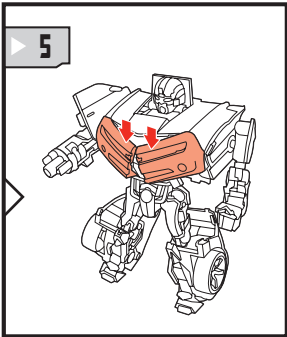

CHANGING TO ROBOT

DREAMWORKS
PICTURES

TRANSFORMERS.COM

© 2007 DreamWorks LLC and Paramount Pictures Corporation
®* and/or TM* & © 2007 Hasbro. All rights reserved.
TM & ® denote U.S. trademarks.
Manufactured under license from Tomy Company, Ltd.

Camaro and all related Emblems and vehicle body designs are General Motors Trademarks used under license to Hasbro, Inc.

OFFICIAL LICENSED PRODUCT

Some poses may require hand support.

P/N 6759940000

Not suitable for children under 3 years because of small parts – choking hazard.