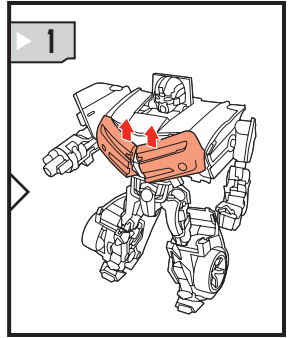

CHANGING TO VEHICLE