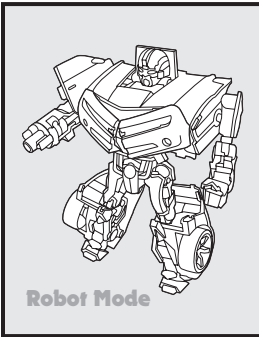

CHANGING TO ROBOT

DREAMWORKS
PICTURES

TRANSFORMERS.COM

© 2007 DreamWorks LLC and Paramount Pictures Corporation
®* and/or TM* & © 2007 Hasbro. All rights reserved.
TM & ® denote U.S. trademarks.
Manufactured under license from Tomy Company, Ltd.

Camaro and all related Emblems and vehicle body designs are General Motors Trademarks used under license to Hasbro, Inc.

OFFICIAL LICENSED PRODUCT

Some poses may require hand support.

P/N 6759940000

Not suitable for children under 3 years because of small parts – choking hazard.