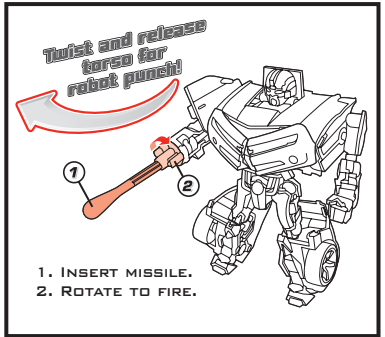

CHANGING TO ROBOT

DREAMWORKS
PICTURES

TRANSFORMERS.COM

© 2007 DreamWorks LLC and Paramount Pictures Corporation
®* and/or TM* & © 2007 Hasbro. All rights reserved.
TM & ® denote U.S. trademarks.
Manufactured under license from Tomy Company, Ltd.

Camaro and all related Emblems and vehicle body designs are General Motors Trademarks used under license to Hasbro, Inc.

OFFICIAL LICENSED PRODUCT

Some poses may require hand support.

P/N 6759940000

Not suitable for children under 3 years because of small parts – choking hazard.