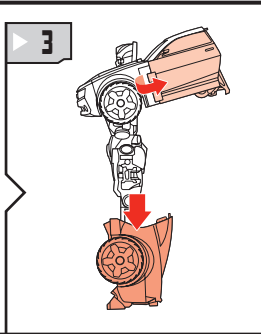

CHANGING TO VEHICLE