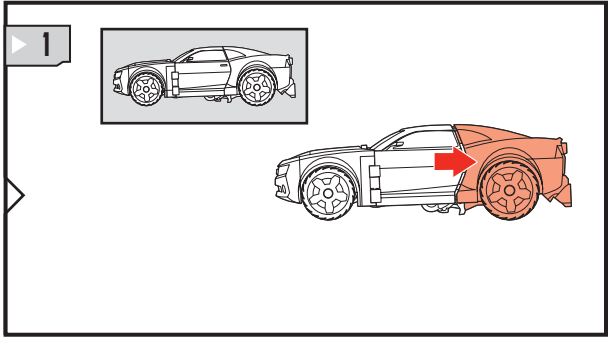

CHANGING TO ROBOT

DREAMWORKS
PICTURES

TRANSFORMERS.COM

© 2007 DreamWorks LLC and Paramount Pictures Corporation
®* and/or TM* & © 2007 Hasbro. All rights reserved.
TM & ® denote U.S. trademarks.
Manufactured under license from Tomy Company, Ltd.

Camaro and all related Emblems and vehicle body designs are General Motors Trademarks used under license to Hasbro, Inc.

OFFICIAL LICENSED PRODUCT

Some poses may require hand support.

P/N 6759940000

Not suitable for children under 3 years because of small parts – choking hazard.