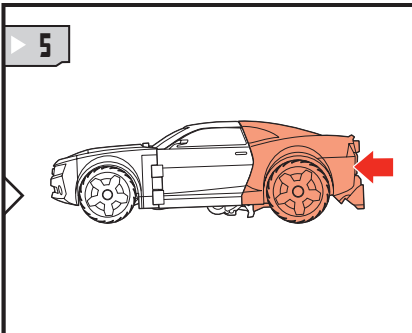

CHANGING TO VEHICLE