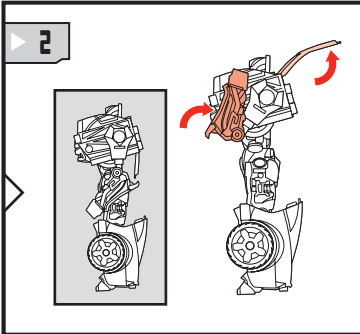

CHANGING TO VEHICLE