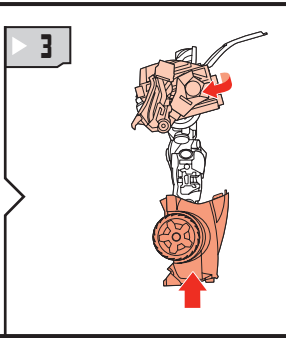

CHANGING TO ROBOT

DREAMWORKS
PICTURES

TRANSFORMERS.COM

© 2007 DreamWorks LLC and Paramount Pictures Corporation
®* and/or TM* & © 2007 Hasbro. All rights reserved.
TM & ® denote U.S. trademarks.
Manufactured under license from Tomy Company, Ltd.

Camaro and all related Emblems and vehicle body designs are General Motors Trademarks used under license to Hasbro, Inc.

OFFICIAL LICENSED PRODUCT

Some poses may require hand support.

P/N 6759940000

Not suitable for children under 3 years because of small parts – choking hazard.