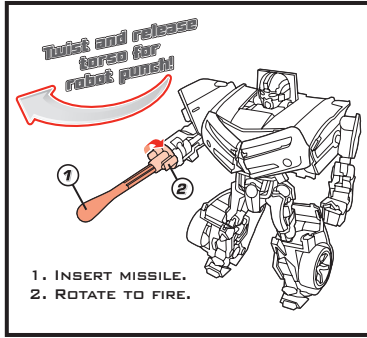

CHANGING TO VEHICLE