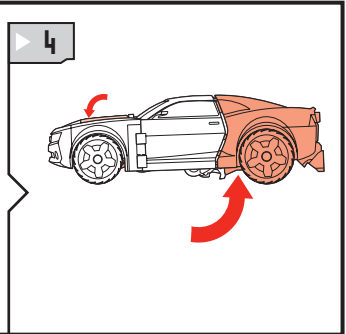

CHANGING TO VEHICLE