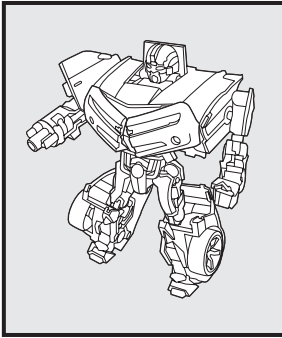

CHANGING TO VEHICLE