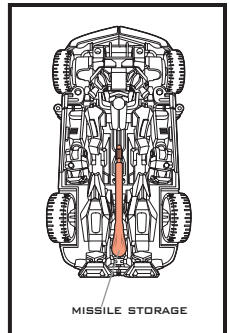

CHANGING TO VEHICLE