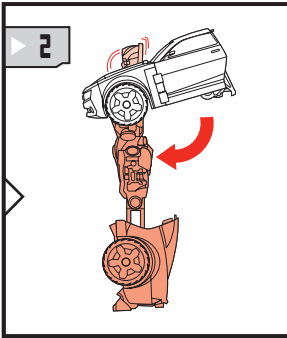

CHANGING TO ROBOT

DREAMWORKS
PICTURES

TRANSFORMERS.COM

© 2007 DreamWorks LLC and Paramount Pictures Corporation
®* and/or TM* & © 2007 Hasbro. All rights reserved.
TM & ® denote U.S. trademarks.
Manufactured under license from Tomy Company, Ltd.

Camaro and all related Emblems and vehicle body designs are General Motors Trademarks used under license to Hasbro, Inc.

OFFICIAL LICENSED PRODUCT

Some poses may require hand support.

P/N 6759940000

Not suitable for children under 3 years because of small parts – choking hazard.