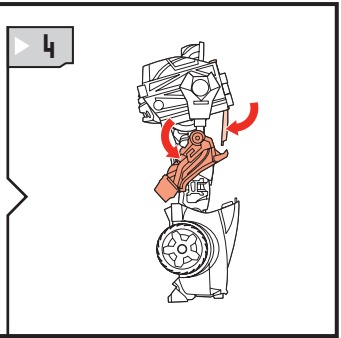

CHANGING TO ROBOT

DREAMWORKS
PICTURES

TRANSFORMERS.COM

© 2007 DreamWorks LLC and Paramount Pictures Corporation
®* and/or TM* & © 2007 Hasbro. All rights reserved.
TM & ® denote U.S. trademarks.
Manufactured under license from Tomy Company, Ltd.

Camaro and all related Emblems and vehicle body designs are General Motors Trademarks used under license to Hasbro, Inc.

OFFICIAL LICENSED PRODUCT

Some poses may require hand support.

P/N 6759940000

Not suitable for children under 3 years because of small parts – choking hazard.