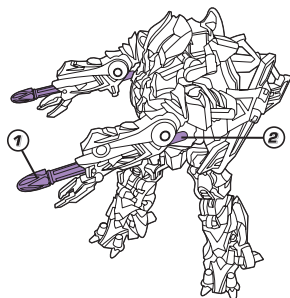

TRANSFORMERS™

AGES 4+

83781/82414 Asst.

Night Attack MEGATRON™

TRANSFORMERS.COM

NOTE: Some parts are made to detach if excessive force is applied and are designed to be reattached if separation occurs. Adult supervision may be necessary for younger children.

CHANGING TO VEHICLE

1. INSERT MISSILES INTO LAUNCHERS.
2. PUSH TO FIRE.

Twist and release torso for robot punch!

Vehicle Mode

CHANGING TO ROBOT

P/N 6759920000

Some poses may require hand support.

DREAMWORKS
PICTURES