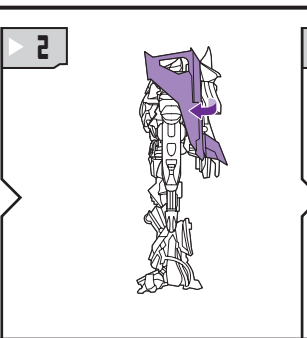

TRANSFORMERS™

AGES 4+

83781/82414 Asst.

Night Attack MEGATRON™

TRANSFORMERS.COM

NOTE: Some parts are made to detach if excessive force is applied and are designed to be reattached if separation occurs. Adult supervision may be necessary for younger children.

CHANGING TO VEHICLE

1. INSERT MISSILES INTO LAUNCHERS.
2. PUSH TO FIRE.

Twist and release torso for robot punch!

Vehicle Mode

CHANGING TO ROBOT

P/N 6759920000

Some poses may require hand support.

DREAMWORKS
PICTURES