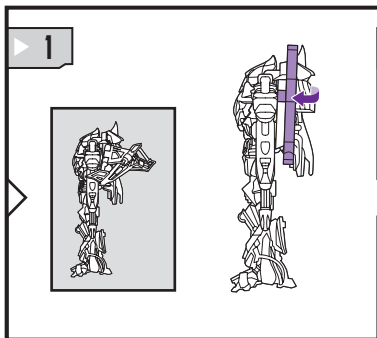

TRANSFORMERS™

AGES 4+

83781/82414 Asst.

Night Attack MEGATRON™

TRANSFORMERS.COM

NOTE: Some parts are made to detach if excessive force is applied and are designed to be reattached if separation occurs. Adult supervision may be necessary for younger children.

CHANGING TO VEHICLE

1. INSERT MISSILES INTO LAUNCHERS.
2. PUSH TO FIRE.

Twist and release torso for robot punch!

Vehicle Mode

CHANGING TO ROBOT

P/N 6759920000

Some poses may require hand support.

DREAMWORKS
PICTURES