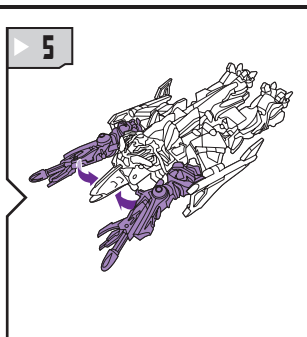

TRANSFORMERS™

AGES 4+

83781/82414 Asst.

Night Attack MEGATRON™

TRANSFORMERS.COM

NOTE: Some parts are made to detach if excessive force is applied and are designed to be reattached if separation occurs. Adult supervision may be necessary for younger children.

CHANGING TO VEHICLE

1. INSERT MISSILES INTO LAUNCHERS.
2. PUSH TO FIRE.

Twist and release torso for robot punch!

Vehicle Mode

CHANGING TO ROBOT

P/N 6759920000

Some poses may require hand support.

DREAMWORKS
PICTURES