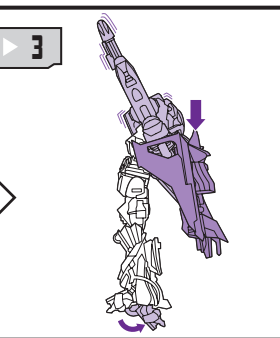

TRANSFORMERS™

AGES 4+

83781/82414 Asst.

Night Attack MEGATRON™

TRANSFORMERS.COM

NOTE: Some parts are made to detach if excessive force is applied and are designed to be reattached if separation occurs. Adult supervision may be necessary for younger children.

CHANGING TO VEHICLE

1. INSERT MISSILES INTO LAUNCHERS.
2. PUSH TO FIRE.

Twist and release torso for robot punch!

Vehicle Mode

CHANGING TO ROBOT

P/N 6759920000

Some poses may require hand support.

DREAMWORKS
PICTURES