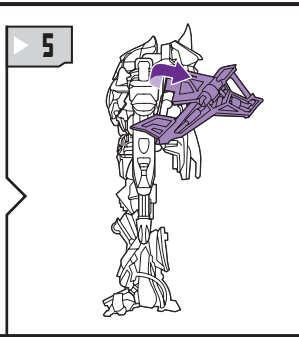

TRANSFORMERS™

AGES 4+

83781/82414 Asst.

Night Attack MEGATRON™

TRANSFORMERS.COM

NOTE: Some parts are made to detach if excessive force is applied and are designed to be reattached if separation occurs. Adult supervision may be necessary for younger children.

CHANGING TO VEHICLE

1. INSERT MISSILES INTO LAUNCHERS.
2. PUSH TO FIRE.

Twist and release torso for robot punch!

Vehicle Mode

CHANGING TO ROBOT

P/N 6759920000

Some poses may require hand support.

DREAMWORKS
PICTURES