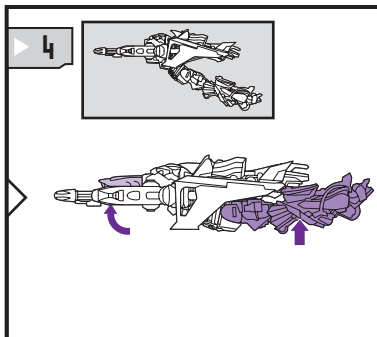

TRANSFORMERS™

AGES 4+

83781/82414 Asst.

Night Attack MEGATRON™

TRANSFORMERS.COM

NOTE: Some parts are made to detach if excessive force is applied and are designed to be reattached if separation occurs. Adult supervision may be necessary for younger children.

CHANGING TO VEHICLE

1. INSERT MISSILES INTO LAUNCHERS.
2. PUSH TO FIRE.

Twist and release torso for robot punch!

Vehicle Mode

CHANGING TO ROBOT

P/N 6759920000

Some poses may require hand support.

DREAMWORKS
PICTURES