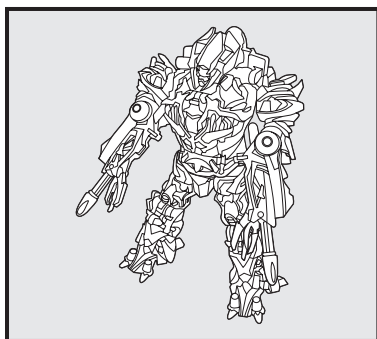

TRANSFORMERS™

AGES 4+

83781/82414 Asst.

Night Attack MEGATRON™

TRANSFORMERS.COM

NOTE: Some parts are made to detach if excessive force is applied and are designed to be reattached if separation occurs. Adult supervision may be necessary for younger children.

CHANGING TO VEHICLE

1. INSERT MISSILES INTO LAUNCHERS.
2. PUSH TO FIRE.

Twist and release torso for robot punch!

Vehicle Mode

CHANGING TO ROBOT

P/N 6759920000

Some poses may require hand support.

DREAMWORKS
PICTURES