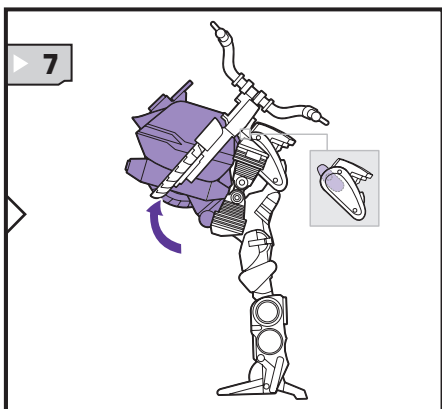

TRANSFORMERS

CYBERTRON

ROBOTS IN DISGUISE

NOTE: Some parts are made to detach if excessive force is applied and are designed to be reattached if separation occurs. Adult supervision may be necessary for younger children.

AGES 5+

81172/80285 Asst.

TRANSFORMERS.COM

CHANGING TO ROBOT

Reverse order of instructions to convert back into vehicle.

INSERT KEY TO ACTIVATE FEATURES!

© 2005 Hasbro. All Rights Reserved.
TM & © denote U.S. Trademarks.
Manufactured under license from Takara Co., Ltd.