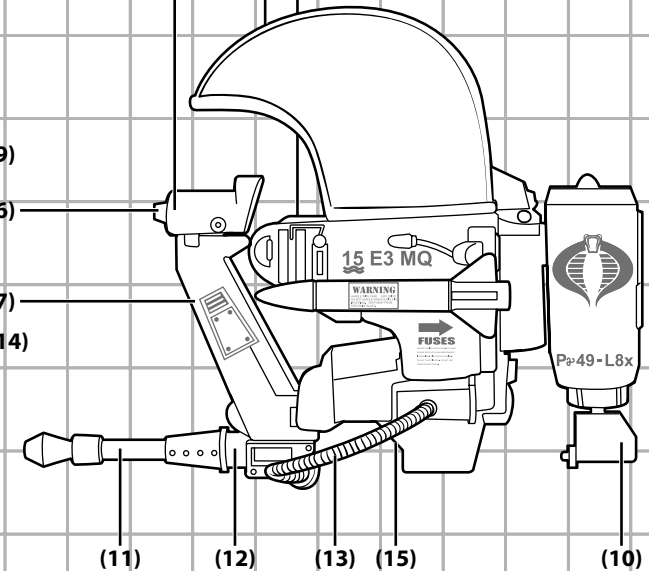

**WARNING:**

CHOKING HAZARD-Small parts.  
Not for children under 3 years.

**AGES 5+**

68573/68572 Asst.

## COBRA FLIGHT POD™

- 1) FIRE-CONTROL COMPUTER HOUSING
- 2) CONTROL POD LATERAL HANDGRIP FIRING CONTROLS
- 3) SHELL-PROOF DOMED FLIGHT CANOPY
- 4) "ARMREST" FLIGHT CONTROLS
- 5) WARLOCK LR-3-8 LASER-SEEKING ANTITANK MISSILES
- 6) FORWARD RANGE INFRARED TARGETING SENSORS
- 7) HYDRAULICALLY ADJUSTABLE CONTROL CONSOLE
- 8) POSITIVE-LOCATION COMMAND CHAIR
- 9) TWIN VERTICAL-THRUST HIGH BYPASS RATIO TURBOFAN ENGINES
- 10) HIGH-REFLEX SYNCHRONIZED STEERING RUDDERS
- 11) 1XM-97 MINI-CANNON
- 12) MOTOR-DRIVEN FORWARD MINI-TURRET
- 13) TURBO-PROPULSION LAUNCHING HOSES
- 14) FORWARD-FLIGHT STABILIZING DUCTS
- 15) ENGINE SYNCHRONIZER SYSTEM