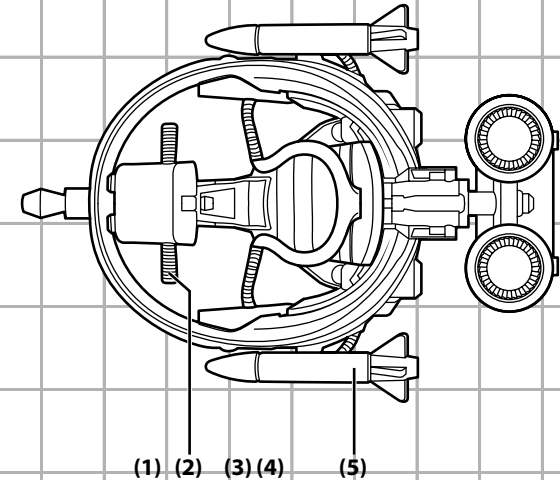

**WARNING:**

CHOKING HAZARD-Small parts.  
Not for children under 3 years.

**AGES 5+**

68573/68572 Asst.

## COBRA FLIGHT POD™

- 1) FIRE-CONTROL COMPUTER HOUSING
- 2) CONTROL POD LATERAL HANDGRIP FIRING CONTROLS
- 3) SHELL-PROOF DOMED FLIGHT CANOPY
- 4) "ARMREST" FLIGHT CONTROLS
- 5) WARLOCK LR-3-8 LASER-SEEKING ANTITANK MISSILES
- 6) FORWARD RANGE INFRARED TARGETING SENSORS
- 7) HYDRAULICALLY ADJUSTABLE CONTROL CONSOLE
- 8) POSITIVE-LOCATION COMMAND CHAIR
- 9) TWIN VERTICAL-THRUST HIGH BYPASS RATIO TURBOFAN ENGINES
- 10) HIGH-REFLEX SYNCHRONIZED STEERING RUDDERS
- 11) 1XM-97 MINI-CANNON
- 12) MOTOR-DRIVEN FORWARD MINI-TURRET
- 13) TURBO-PROPULSION LAUNCHING HOSES
- 14) FORWARD-FLIGHT STABILIZING DUCTS
- 15) ENGINE SYNCHRONIZER SYSTEM