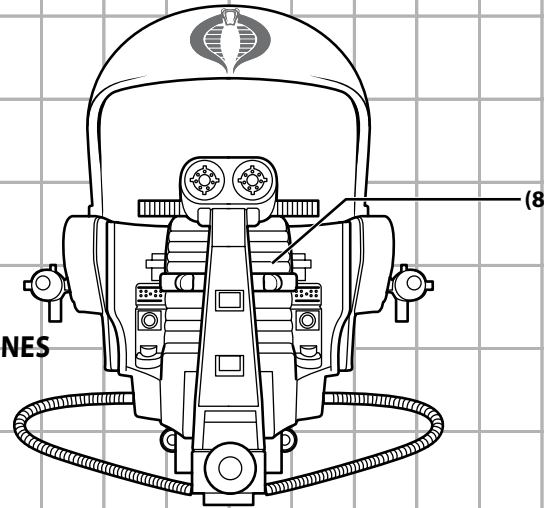

**WARNING:**

CHOKING HAZARD-Small parts.  
Not for children under 3 years.

**AGES 5+**

68573/68572 Asst.

## COBRA FLIGHT POD™

- 1) FIRE-CONTROL COMPUTER HOUSING
- 2) CONTROL POD LATERAL HANDGRIP FIRING CONTROLS
- 3) SHELL-PROOF DOMED FLIGHT CANOPY
- 4) "ARMREST" FLIGHT CONTROLS
- 5) WARLOCK LR-3-8 LASER-SEEKING ANTITANK MISSILES
- 6) FORWARD RANGE INFRARED TARGETING SENSORS
- 7) HYDRAULICALLY ADJUSTABLE CONTROL CONSOLE
- 8) POSITIVE-LOCATION COMMAND CHAIR
- 9) TWIN VERTICAL-THRUST HIGH BYPASS RATIO TURBOFAN ENGINES
- 10) HIGH-REFLEX SYNCHRONIZED STEERING RUDDERS
- 11) 1XM-97 MINI-CANNON
- 12) MOTOR-DRIVEN FORWARD MINI-TURRET
- 13) TURBO-PROPULSION LAUNCHING HOSES
- 14) FORWARD-FLIGHT STABILIZING DUCTS
- 15) ENGINE SYNCHRONIZER SYSTEM