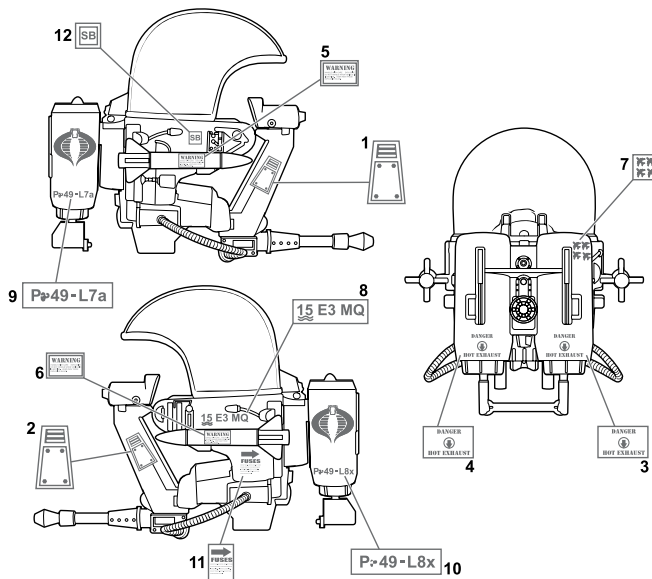

Peel and apply labels as shown.