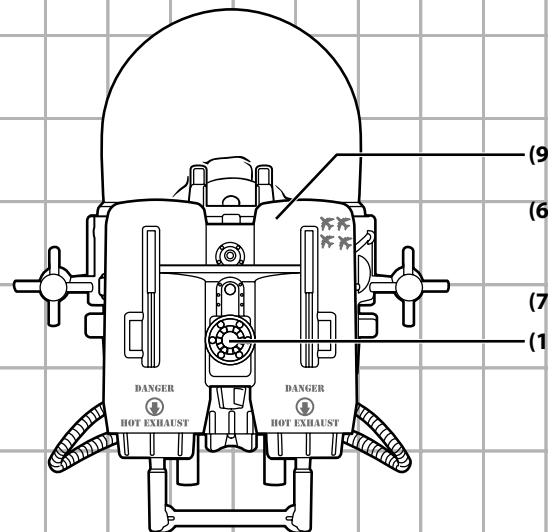

**WARNING:**

CHOKING HAZARD-Small parts.  
Not for children under 3 years.

**AGES 5+**

68573/68572 Asst.

## COBRA FLIGHT POD™

- 1) FIRE-CONTROL COMPUTER HOUSING
- 2) CONTROL POD LATERAL HANDGRIP FIRING CONTROLS
- 3) SHELL-PROOF DOMED FLIGHT CANOPY
- 4) "ARMREST" FLIGHT CONTROLS
- 5) WARLOCK LR-3-8 LASER-SEEKING ANTITANK MISSILES
- 6) FORWARD RANGE INFRARED TARGETING SENSORS
- 7) HYDRAULICALLY ADJUSTABLE CONTROL CONSOLE
- 8) POSITIVE-LOCATION COMMAND CHAIR
- 9) TWIN VERTICAL-THRUST HIGH BYPASS RATIO TURBOFAN ENGINES
- 10) HIGH-REFLEX SYNCHRONIZED STEERING RUDDERS
- 11) 1XM-97 MINI-CANNON
- 12) MOTOR-DRIVEN FORWARD MINI-TURRET
- 13) TURBO-PROPULSION LAUNCHING HOSES
- 14) FORWARD-FLIGHT STABILIZING DUCTS
- 15) ENGINE SYNCHRONIZER SYSTEM