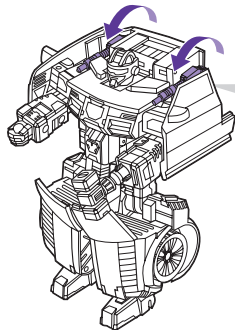

TRANSFORMERS

CYBERTRON

ROBOTS IN DISGUISE

NOTE: Some parts are made to detach if excessive force is applied and are designed to be reattached if separation occurs. Adult supervision may be necessary for younger children.

WARNING:

CHOKING HAZARD—Small parts.
Not for children under 3 years.

AGES 5+

81239/80286 Asst.

TRANSFORMERS.COM

CHANGING TO ROBOT

-
-
-
-
-
-
-

ROBOT MODE™

INSERT KEY TO
ACTIVATE FEATURES!

Insert **CYBER PLANET KEY™**
to reveal rotary cannons!

Insert **CYBER PLANET KEY™**
to reveal rotary cannons!

P/N 6555380000

Reverse order of instructions
to convert back into vehicle.