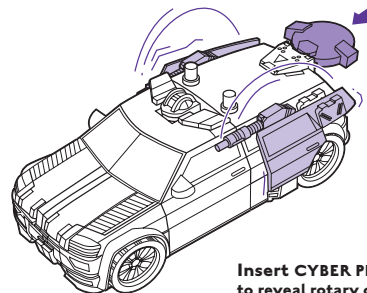

TRANSFORMERS

CYBERTRON

ROBOTS IN DISGUISE

NOTE: Some parts are made to detach if excessive force is applied and are designed to be reattached if separation occurs. Adult supervision may be necessary for younger children.

WARNING:

CHOKING HAZARD—Small parts.
Not for children under 3 years.

AGES 5+

81239/80286 Asst.

TRANSFORMERS.COM

CHANGING TO ROBOT

-
-
-
-
-
-
-

ROBOT MODE™

INSERT KEY TO
ACTIVATE FEATURES!

Insert **CYBER PLANET KEY™**
to reveal rotary cannons!

Insert **CYBER PLANET KEY™**
to reveal rotary cannons!

P/N 6555380000

Reverse order of instructions
to convert back into vehicle.