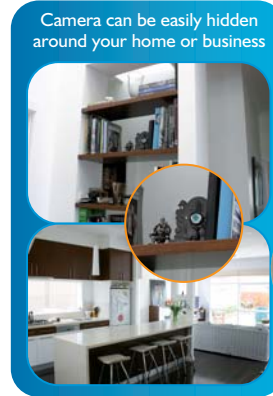

DIY Home & Office Security Camera

Night Vision 16ft/5m

StyleCam™

Stylish, yet discreet color day & night camera for home & business

The Swann StyleCam™ is a versatile security solution that suits both indoor and outdoor applications. Providing clear color images during the day, the camera automatically switches to black & white mode at night, while the infra-red LEDs project invisible light up to 16ft (5m)!

Now, you can monitor your premises at night or keep an eye on areas such as stairwells, secluded corners or alleyways that usually have little light!