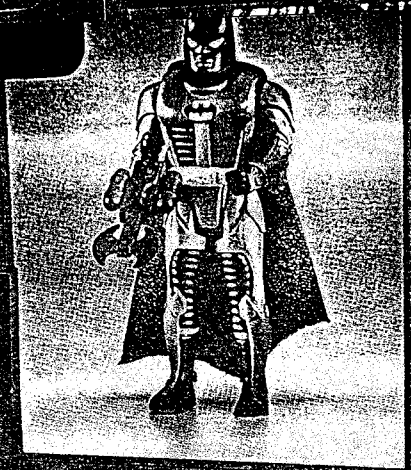

BATMAN

The Animated Series

Bruce Wayne™ ACTION FIGURE

BATMAN® emerges quickly with special snap-on armor, powerful hand weapon, mask and cape!

INSTRUCTIONS

Gotham City™ is under siege.
BRUCE WAYNE™ sees the Bat-Signal™
in the sky . . .