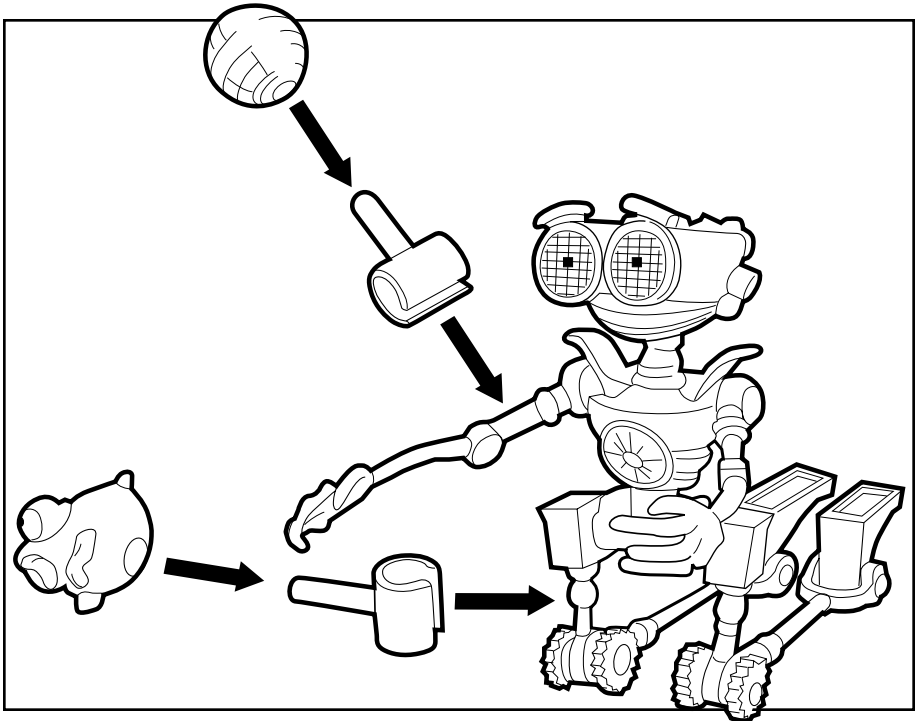

AGE 4+

6640

 **WARNING:**
CHOKING HAZARD-Toy contains small ball and small parts.
Not for children under 3 years.

B.E.N. and Magic Morphin Chest

Map sphere and Morphin figure fasten onto B.E.N. figure as shown.

Not suitable for children under 36 months due to small parts, choking hazard.

© Disney
®* and/or TM* & ©2002 Hasbro. All Rights Reserved.
® denotes Reg. U.S. Pat. & TM Office.
6640 PN 6177280000

Questions? Call: 1-800-327-8264