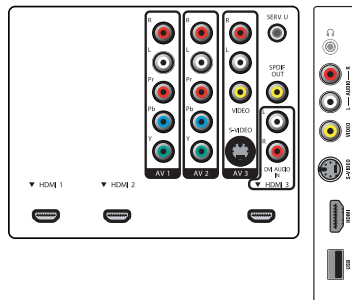

Connectivity

- **AV 1:** Audio L/R in, YPbPr
- **AV 2:** Audio L/R in, YPbPr
- **AV 3:** CVBS in, S-Video in
- **HDMI 1:** HDMI v1.3
- **HDMI 2:** HDMI v1.3
- **HDMI 3:** Analog audio L/R in, HDMI v1.3
- **EasyLink (HDMI-CEC):** One touch play, Power status, System info (menu language), System standby
- **Front / Side connections:** HDMI, S-video in, CVBS in, Audio L/R in, Headphone out, USB
- **Audio Output - Digital:** Coaxial (cinch)

Power

- **Ambient temperature:** 5 °C to 40 °C
- **Mains power:** 110-240V, 50-60Hz
- **Power consumption:** 260 W
- **Standby power consumption:** < 1 W

Dimensions

- **Set dimensions in inch (W x H x D):** 41.19 x 25.39 x 3.48 inch
- **Set dimensions with stand in inch (W x H x D):** 41.19 x 28.19 x 10.31 inch
- **Weight incl. Packaging (lb):** 64.0
- **Product weight (lb):** 51.8 (with stand), 42.3 (without stand)
- **Box dimensions in inch (W x H x D):** 45.31 x 31.22 x 13.11 inch
- **VESA wall mount compatible:** 400 x 400 mm

Accessories

- **Included Accessories:** Tabletop swivel stand, Power cord, Quick start guide, User Manual, Registration card, Remote Control

Flat TV
42" LCD Full HD 1080p

42TA648BX/37

Product highlights

Full HD LCD display 1920x1080p