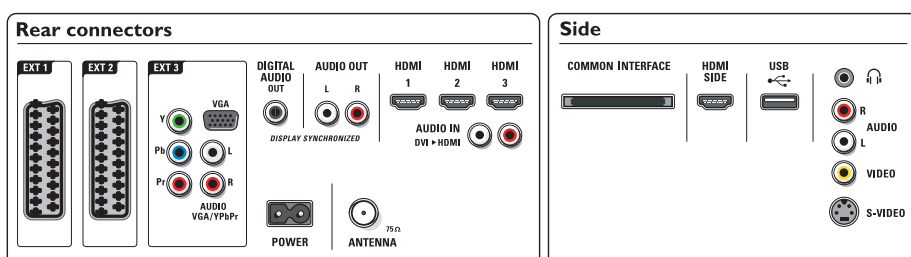

Tuner/Reception/Transmission

- **Aerial Input:** 75 ohm coaxial (IEC75)
- **TV system:** PAL I, PAL B/G, PAL D/K, SECAM B/G, SECAM D/K, SECAM L/L', DVB COFDM 2K/8K
- **Video Playback:** NTSC, SECAM, PAL
- **DVB:** DVB Terrestrial *
- **Tuner bands:** Hyperband, S-Channel, UHF, VHF

Connectivity

- **Ext 1 Scart:** Audio L/R, CVBS in/out, RGB
- **Ext 2 Scart:** Audio L/R, CVBS in/out, RGB
- **Ext 3:** YPbPr, Audio L/R in, VGA PC-in
- **Ext 4:** HDMI v1.3
- **Ext 5:** HDMI v1.3
- **Ext 6:** HDMI v1.3
- **EasyLink (HDMI-CEC):** One touch play, System audio control, System standby
- **Front / Side connections:** HDMI v1.3, S-video in, CVBS in, Audio L/R in, Headphone out, USB
- **Other connections:** Analog audio Left/Right out, S/PDIF out (coaxial), Common Interface

Power

- **Ambient temperature:** 5 °C to 35 °C
- **Mains power:** AC 220 - 240 V +/- 10%
- **Power consumption:** 270 W
- **Standby power consumption:** 0,15 W

Dimensions

- **Set dimensions (W x H x D):** 1163 x 712 x 117 mm
- **Set dimensions with stand (H x D):** 786 x 310 mm
- **Weight incl. Packaging:** 51 kg
- **Product weight:** 29.5 kg
- **Product weight (+stand):** 36.5 kg
- **Box dimensions (W x H x D):** 1287 x 883 x 391 mm
- **Color cabinet:** Black colour deco front & white colour back cover
- **VESA wall mount compatible:** 400 x 400 mm

Accessories

- **Included Accessories:** Power cord, Quick start guide, User Manual, Warranty certificate, Remote Control, Batteries for remote control