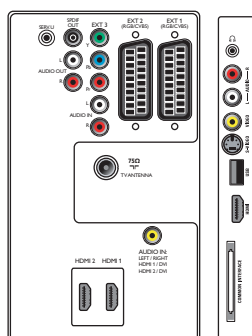

- **Aerial Input:** 75 ohm coaxial (IEC75)
- **TV system:** PAL I, PAL B/G, PAL D/K, SECAM B/G, SECAM D/K, SECAM L/L', DVB COFDM 2K/8K
- **Video Playback:** NTSC, SECAM, PAL
- **DVB:** DVB-T MPEG4
- **Tuner bands:** Hyperband, S-Channel, UHF, VHF
- **Tuner Display:** PLL

Connectivity

- **Ext 1 Scart:** Audio L/R, CVBS in/out, RGB
- **Ext 2 Scart:** Audio L/R, CVBS in/out, RGB
- **Ext 3:** YPbPr, Audio L/R in
- **Ext 4:** HDMI v1.3
- **Ext 5:** HDMI v1.3
- **HDMI-control (CEC features):** One touch play, System standby
- **Front / Side connections:** Audio L/R in, CVBS in, Headphone out, S-video in, USB, HDMI v1.3
- **Other connections:** Analog audio Left/Right out, PC Audio in, S/PDIF out (coaxial), Common Interface

Power

- **Ambient temperature:** 5 °C to 35 °C
- **Mains power:** 220 - 240V, 50/60Hz
- **Power consumption:** 260 W
- **Standby power consumption:** 0.15 W

Dimensions

- **Set dimensions (W x H x D):** 1163 x 712 x 104 mm
- **Set dimensions with stand (W x H x D):** 1163 x 786 x 310 mm
- **Weight incl. Packaging:** 48.7 kg
- **Product weight:** 27.5 kg
- **Product weight (+stand):** 34.3 kg
- **Box dimensions (W x H x D):** 1287 x 883 x 391 mm
- **Color cabinet:** Black cabinet with High Gloss deco

- front
- **VESA wall mount compatible:** 400 x 400 mm

Accessories

- **Included Accessories:** Power cord, Quick start guide, User Manual, Warranty certificate, Remote Control, Batteries for remote control

Stereo system					Transmission system					
2CS DK	NICAM DK	2CS BG	NICAM I	NICAM LL'	PAL BG	PAL D/K	PAL I	SECAM BG	SECAM DK	SECAM LL'
•	•	•	•	•	•	•	•	•	•	•