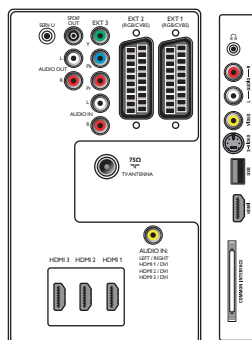

Connectivity

- Ext 1 Scart: Audio L/R, CVBS in/out, RGB
- Ext 2 Scart: Audio L/R, CVBS in/out, RGB

- Ext 3: YPbPr, Audio L/R in
- Ext 4: HDMI v1.3
- Ext 5: HDMI v1.3
- Ext 6: HDMI v1.3
- EasyLink (HDMI-CEC): One touch play, System standby
- Front / Side connections: HDMI v1.3, S-video in, CVBS in, Audio L/R in, Headphone out, USB
- Other connections: Analog audio Left/Right out, PC Audio in, S/PDIF out (coaxial), Common Interface

Power

- Ambient temperature: 5 °C to 35 °C
- Mains power: 220 - 240V, 50/60Hz
- Power consumption: 170 W
- Standby power consumption: 0.15 W

Dimensions

- Set dimensions (W x H x D): 940 x 585 x 99 mm
- Set dimensions with stand (W x H x D): 940 x 657 x 262 mm
- Weight incl. Packaging: 29 kg
- Product weight: 17.5 kg
- Product weight (+stand): 22.5 kg
- Box dimensions (W x H x D): 1090 x 665 x 330 mm
- Color cabinet: Black cabinet with High Gloss deco front
- VESA wall mount compatible: 300 x 300 mm

Accessories

- Included Accessories: Tabletop swivel stand, Power cord, Quick start guide, User Manual, Warranty certificate, Remote Control, Batteries for remote control

| Stereo system | | | | | Transmission system | | | | | |
|---------------|----------|--------|---------|----------|---------------------|---------|-------|----------|----------|----------|
| 2CS DK | NICAM DK | 2CS BG | NICAM I | NICAM LL | PAL BG | PAL D/K | PAL I | SECAM BG | SECAM DK | SECAM LL |
| • | • | • | • | • | • | • | • | • | • | • |