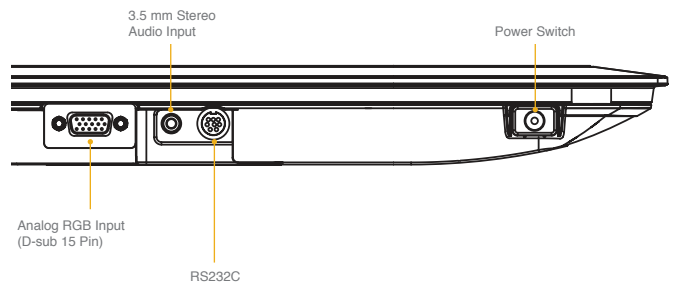

HDTV
MONITOR

HDMI™
HIGH-DEFINITION MULTIMEDIA INTERFACE

120Hz

Director's Series

UltraThin **1.5**