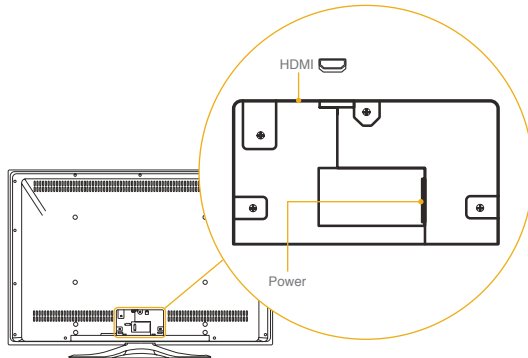

HDTV
MONITOR

HDMI™
HIGH-DEFINITION MULTIMEDIA INTERFACE

120Hz

Director's Series

UltraThin **1.5**