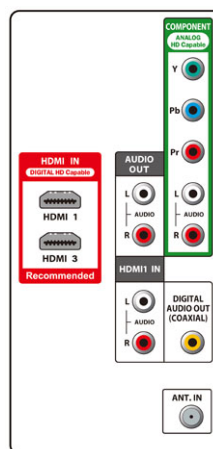

Rear Panel

Side Panel