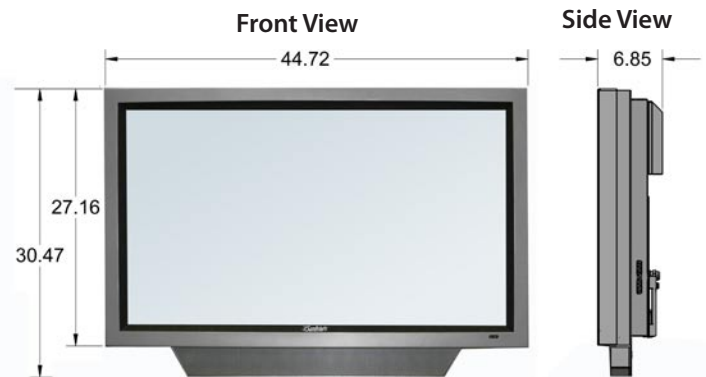

## Model 4610HD

Extra Bright 46" LCD Screen, Full HD

All-weather exterior protects internal components from rain, dirt, insects and scratches

Quad-fan airflow system keeps unit cool and dry in temperatures up to 122 degrees F.

Internal thermostatically-controlled heater protects TV in temperatures as low as -24 degrees F.

Innovative watertight cable entry system with pass-through design keeps cables dry and allows for easy hook-ups

Dimensions with detachable speaker module. All measurements are in inches